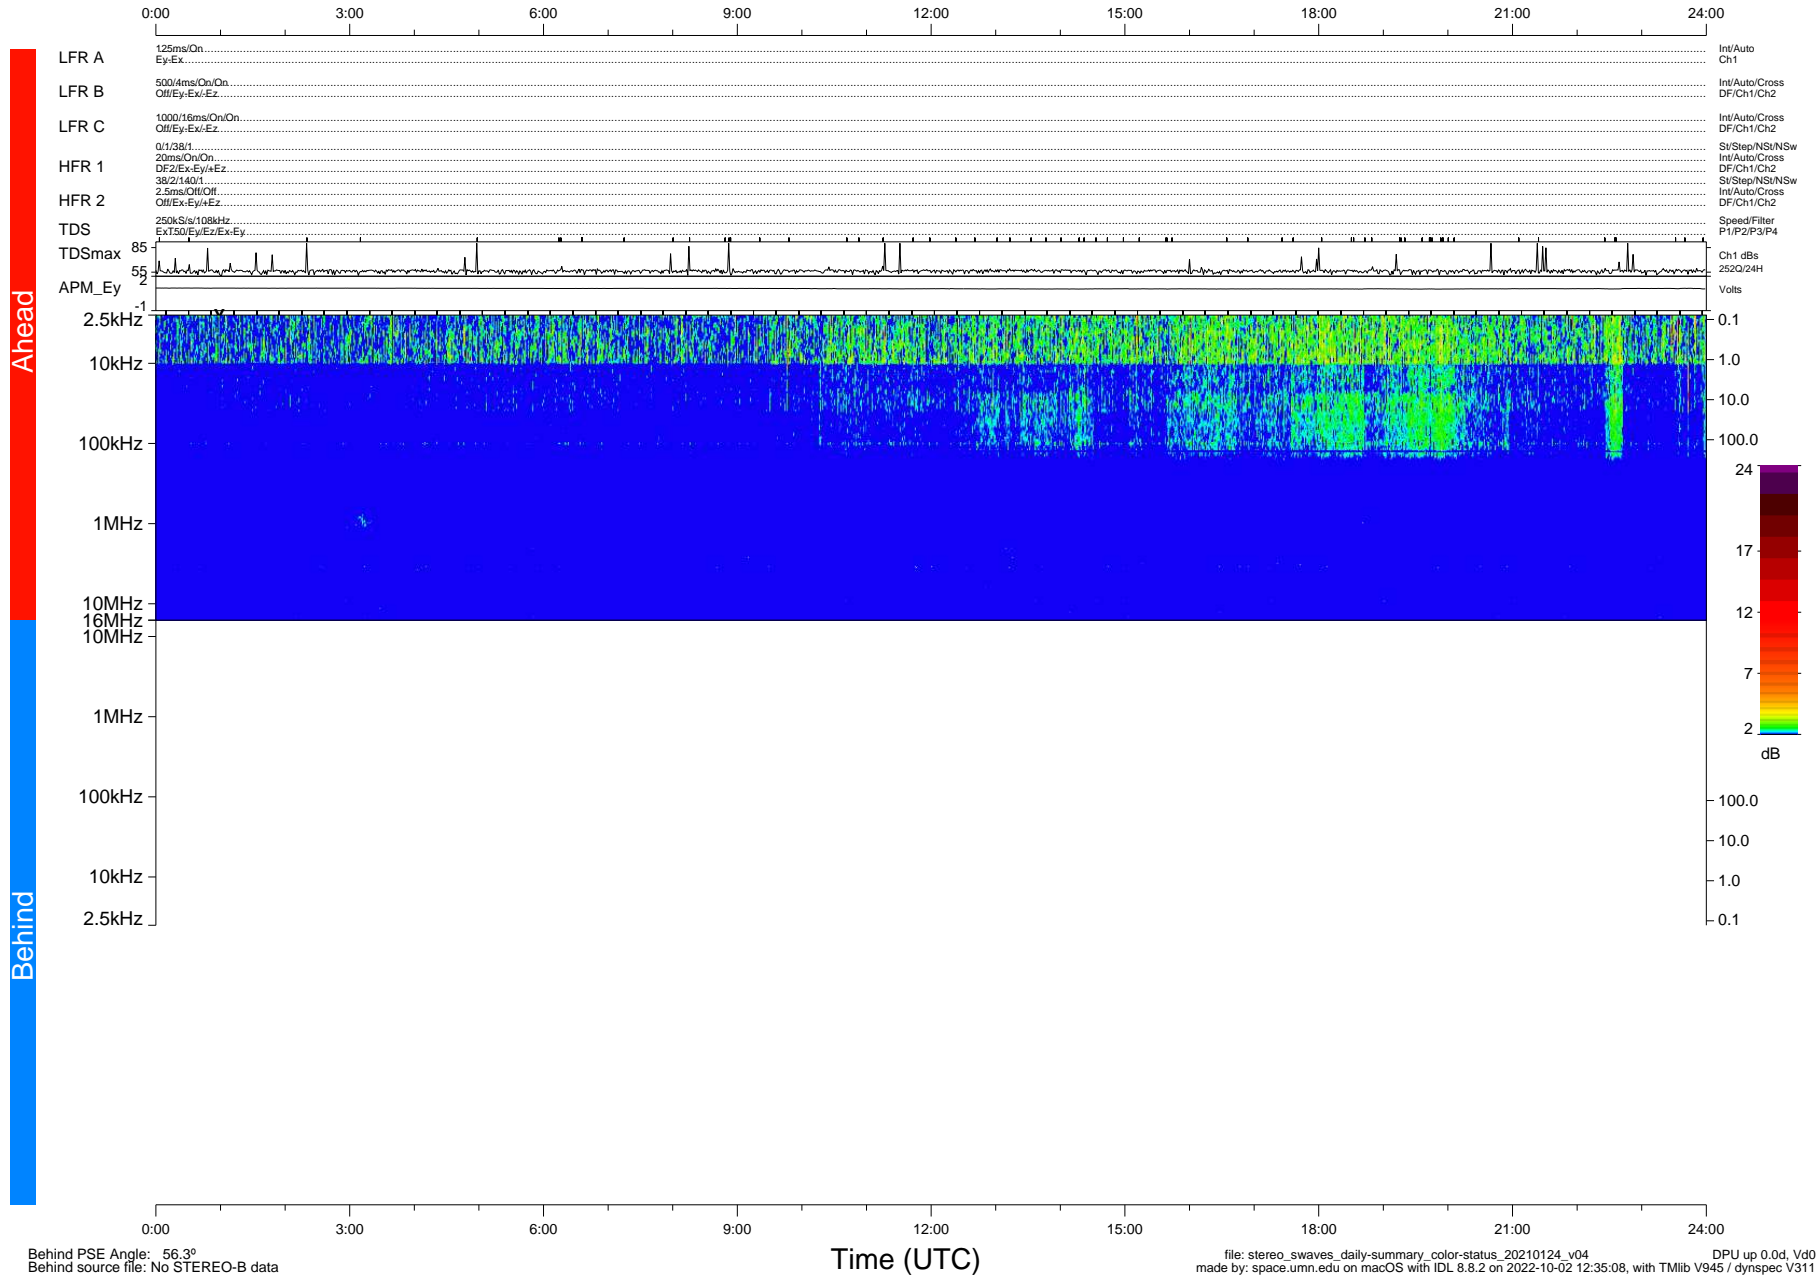

STEREO/WAVES Daily Summary - 24-Jan-2021 (DOY 024)

Ahead source file: swaves_ahead_2021_024_1_05.fin (Recovery: 100.0% HK, 92% Pkts)
 Ahead PSE Angle: -56.4°

DPU up 2027.9d, V412d32

Behind PSE Angle: 56.3°
 Behind source file: No STEREO-B data

Time (UTC)

file: stereo_swaves_daily-summary_color-status_20210124_v04
 made by: space.umn.edu on macOS with IDL 8.8.2 on 2022-10-02 12:35:08, with Tlib V945 / dynspec V311
 DPU up 0.0d, Vd0