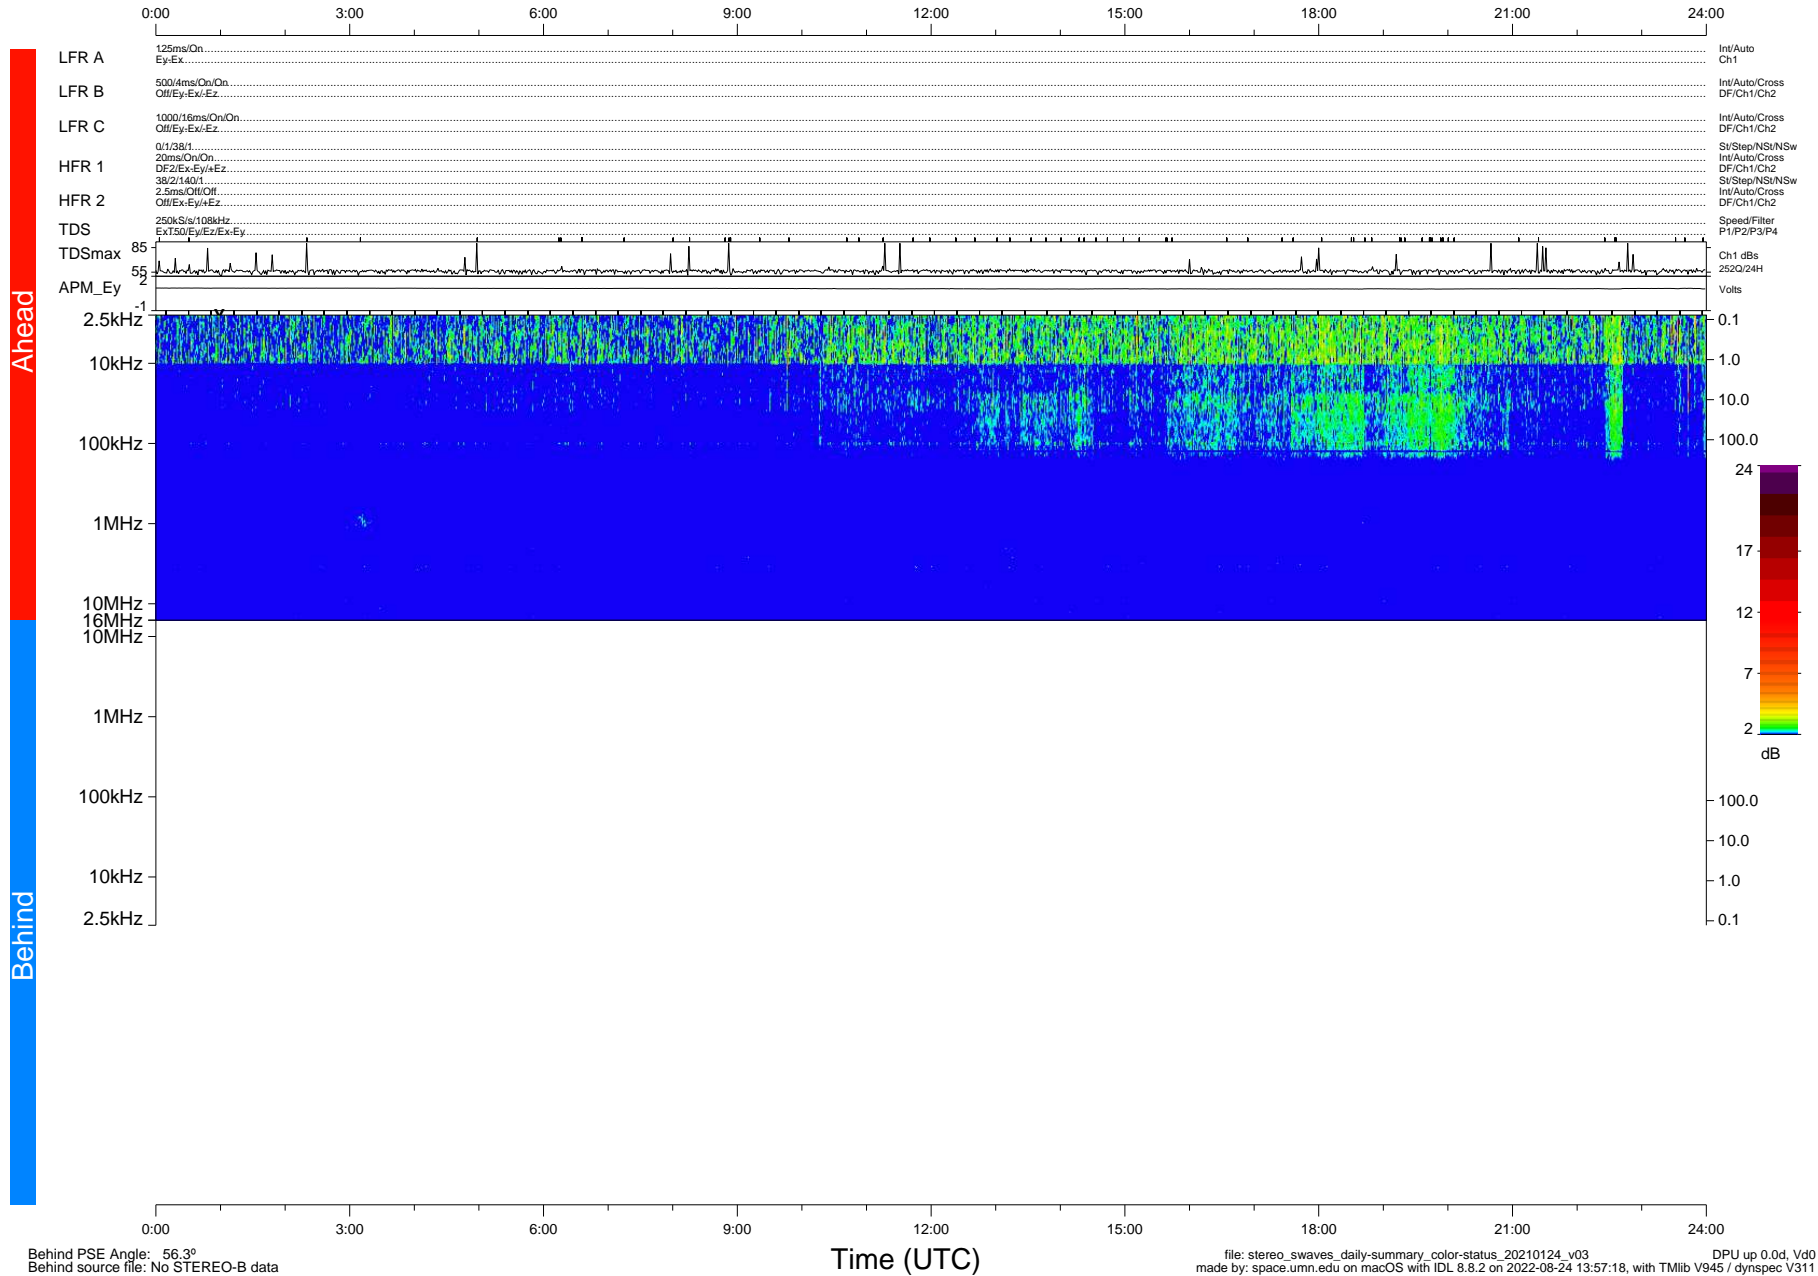

STEREO/WAVES Daily Summary - 24-Jan-2021 (DOY 024)

Ahead source file: swaves_ahead_2021_024_1_05.fin (Recovery: 100.0% HK, 92% Pkts)
Ahead PSE Angle: -56.4°

DPU up 2027.9d, V412d32

Behind PSE Angle: 56.3°
Behind source file: No STEREO-B data

Time (UTC)