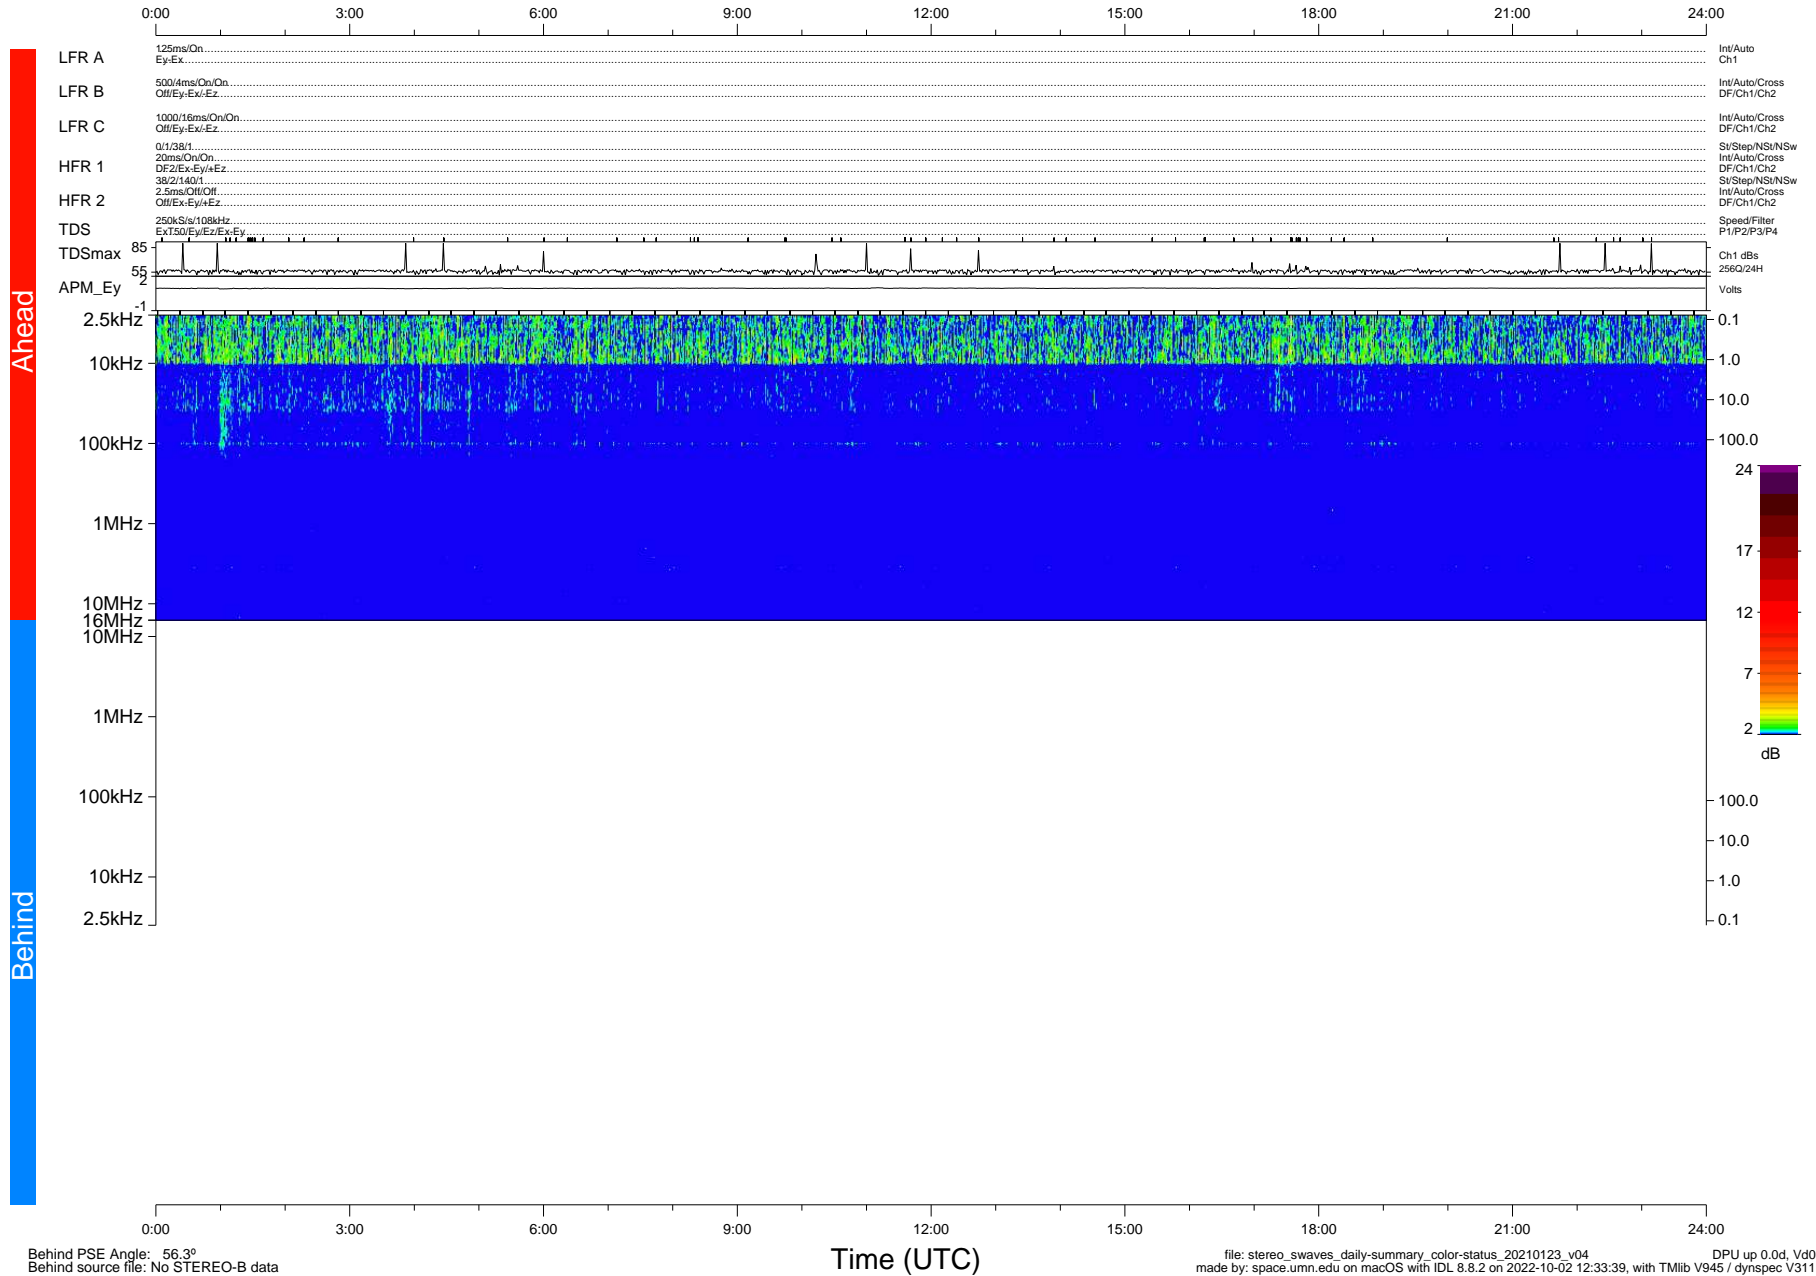

STEREO/WAVES Daily Summary - 23-Jan-2021 (DOY 023)

Ahead source file: swaves_ahead_2021_023_1_05.fin (Recovery: 100.0% HK, 92% Pkts)
 Ahead PSE Angle: -56.5°

DPU up 2026.9d, V412d32

Behind PSE Angle: 56.3°
 Behind source file: No STEREO-B data

file: stereo_swaves_daily-summary_color-status_20210123_v04
 made by: space.umn.edu on macOS with IDL 8.8.2 on 2022-10-02 12:33:39, with TLib V945 / dynspec V311
 DPU up 0.0d, Vd0