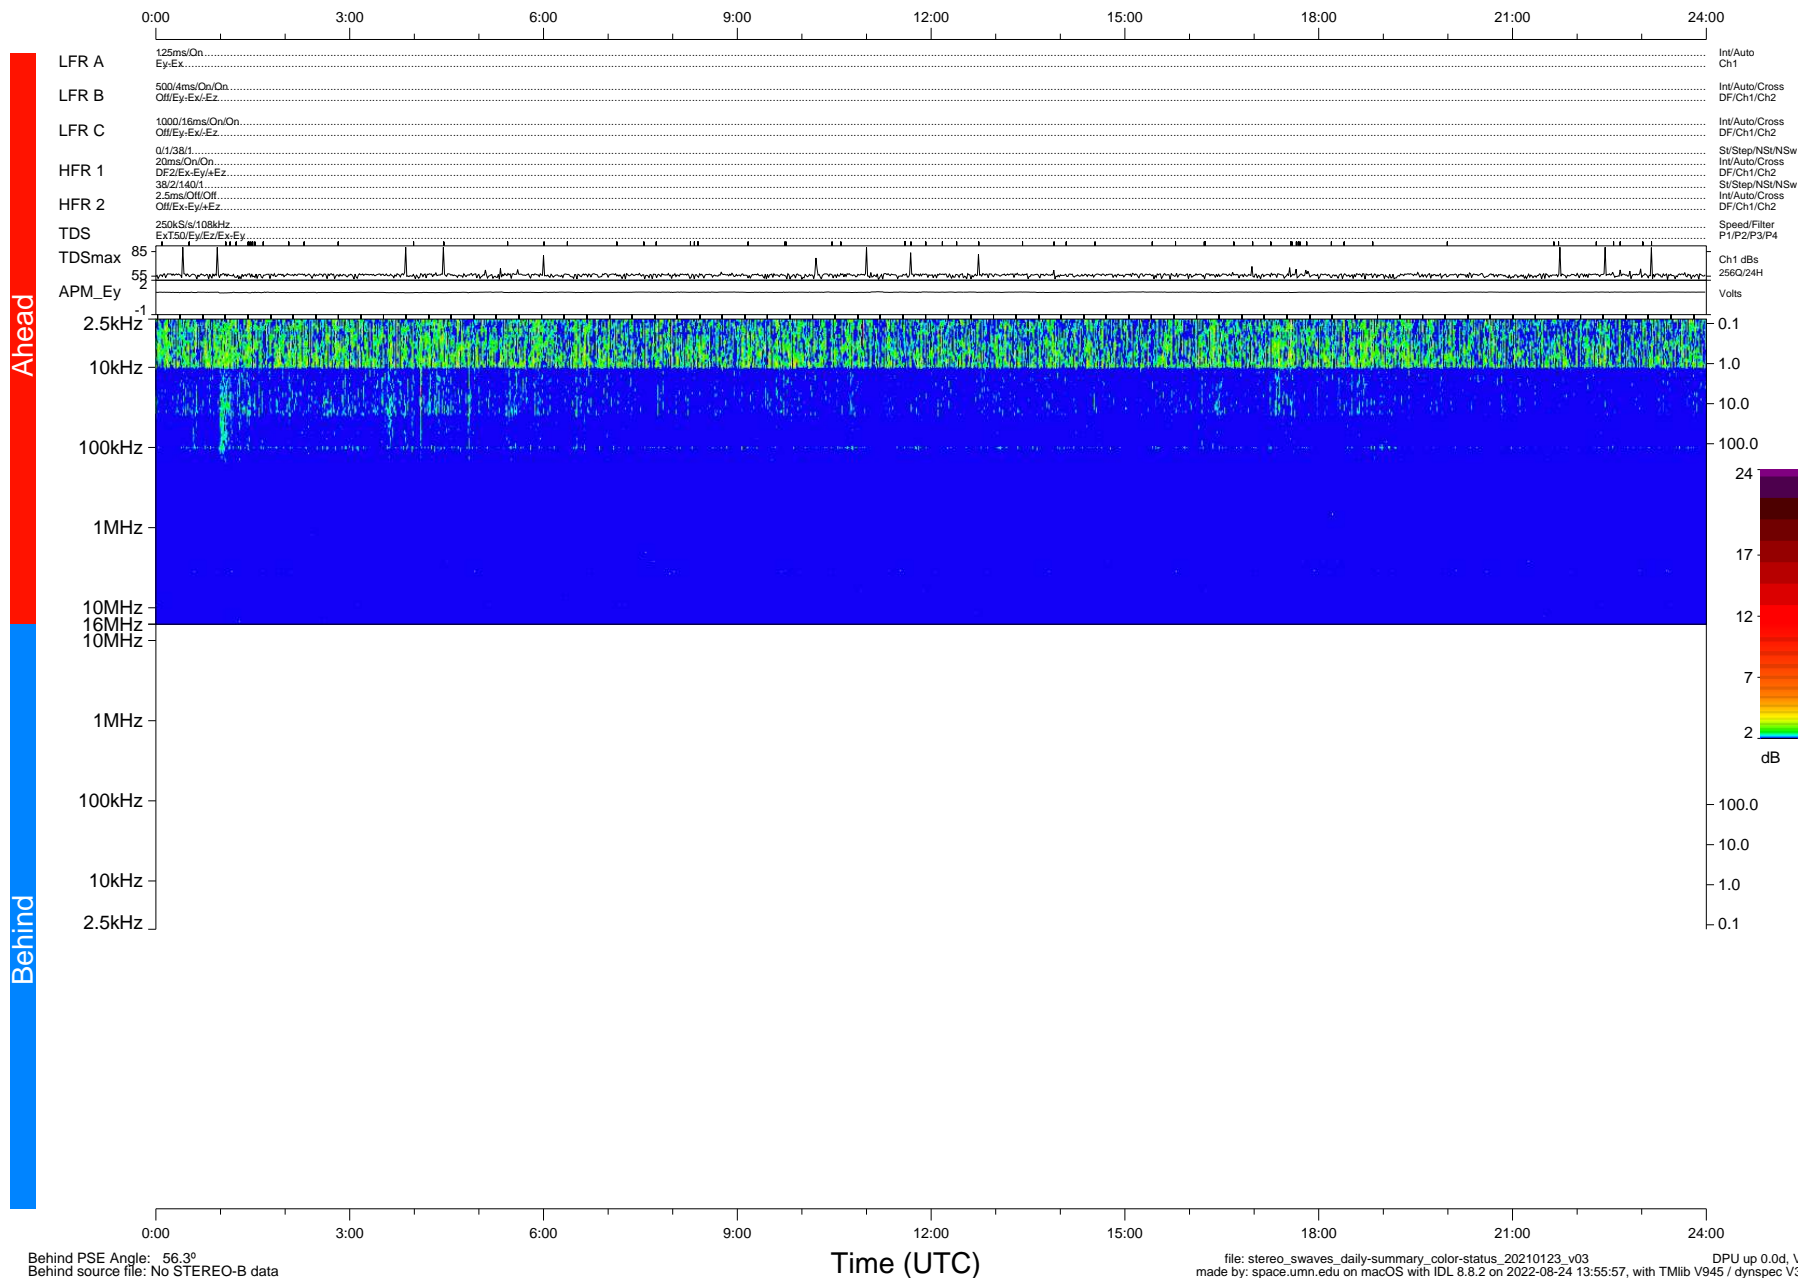

STEREO/WAVES Daily Summary - 23-Jan-2021 (DOY 023)

Ahead source file: swaves_ahead_2021_023_1_05.fin (Recovery: 100.0% HK, 92% Pkts)
Ahead PSE Angle: -56.5°

DPU up 2026.9d, V412d32

Behind PSE Angle: 56.3°
Behind source file: No STEREO-B data