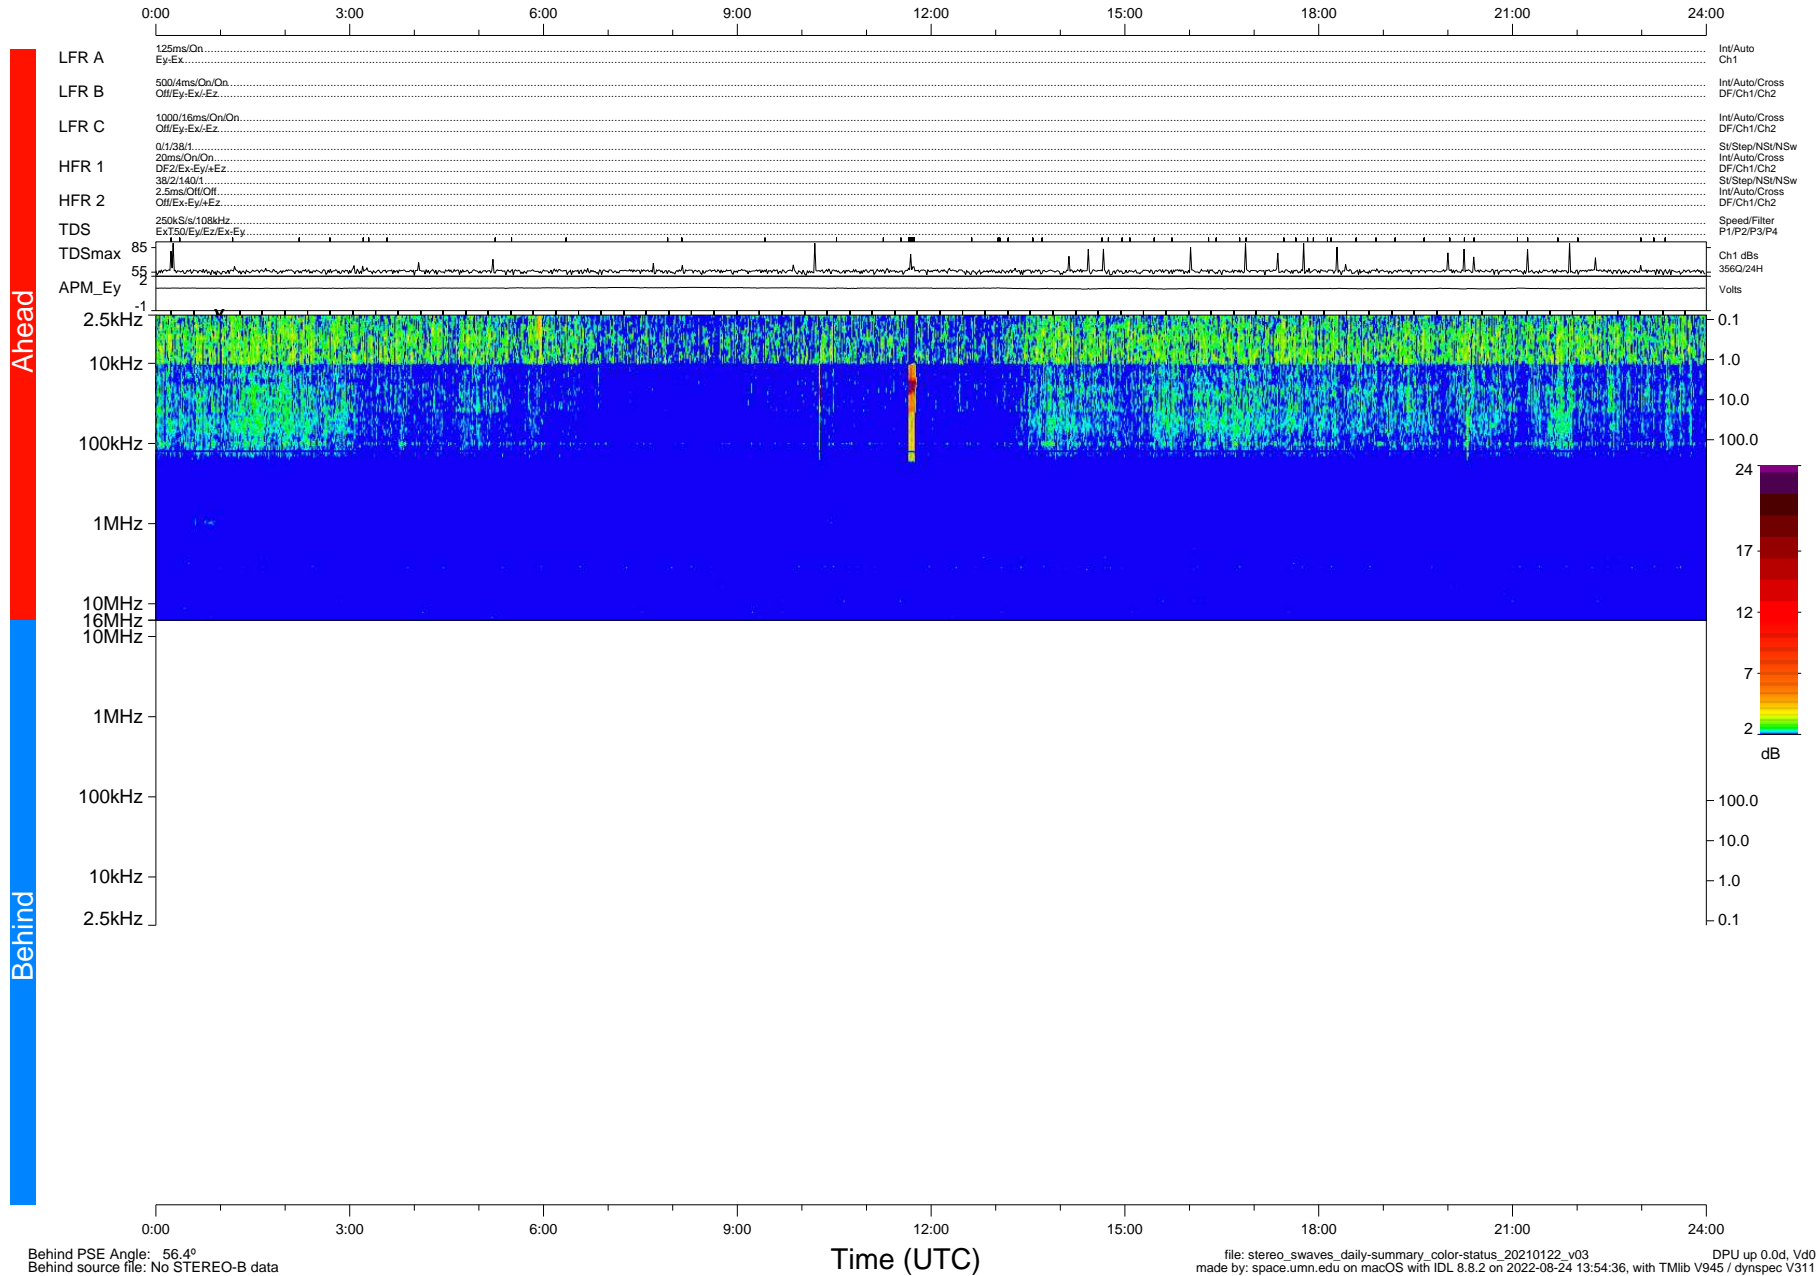

STEREO/WAVES Daily Summary - 22-Jan-2021 (DOY 022)

Ahead source file: swaves_ahead_2021_022_1_05.fin (Recovery: 100.0% HK, 107% Pkts)
Ahead PSE Angle: -56.5°

DPU up 2025.9d, V412d32

Behind PSE Angle: 56.4°
Behind source file: No STEREO-B data