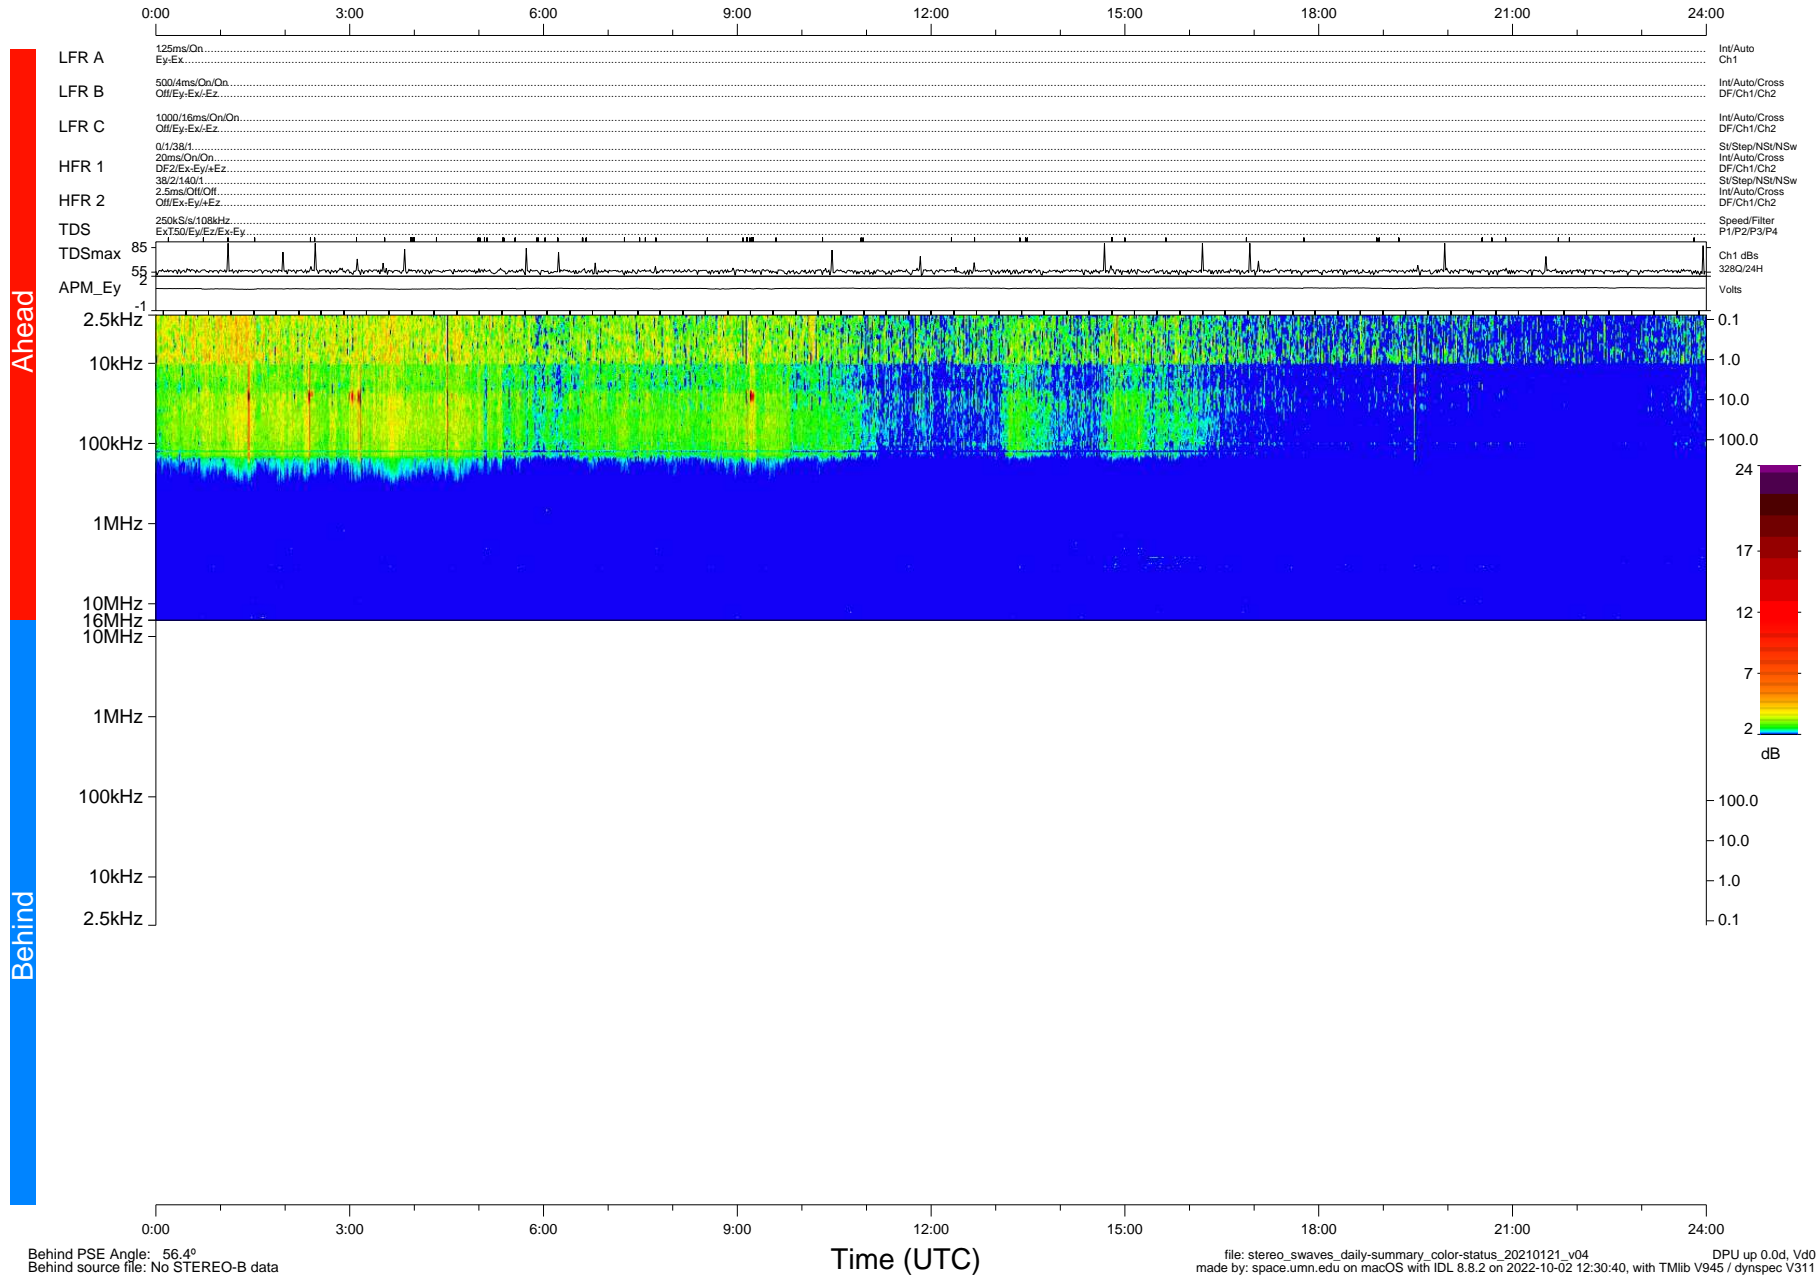

STEREO/WAVES Daily Summary - 21-Jan-2021 (DOY 021)

Ahead source file: swaves_ahead_2021_021_1_05.fin (Recovery: 100.1% HK, 103% Pkts)
 Ahead PSE Angle: -56.6°

DPU up 2024.9d, V412d32

Behind PSE Angle: 56.4°
 Behind source file: No STEREO-B data

file: stereo_swaves_daily-summary_color-status_20210121_v04
 made by: space.umn.edu on macOS with IDL 8.8.2 on 2022-10-02 12:30:40, with Tlib V945 / dynspec V311
 DPU up 0.0d, Vd0