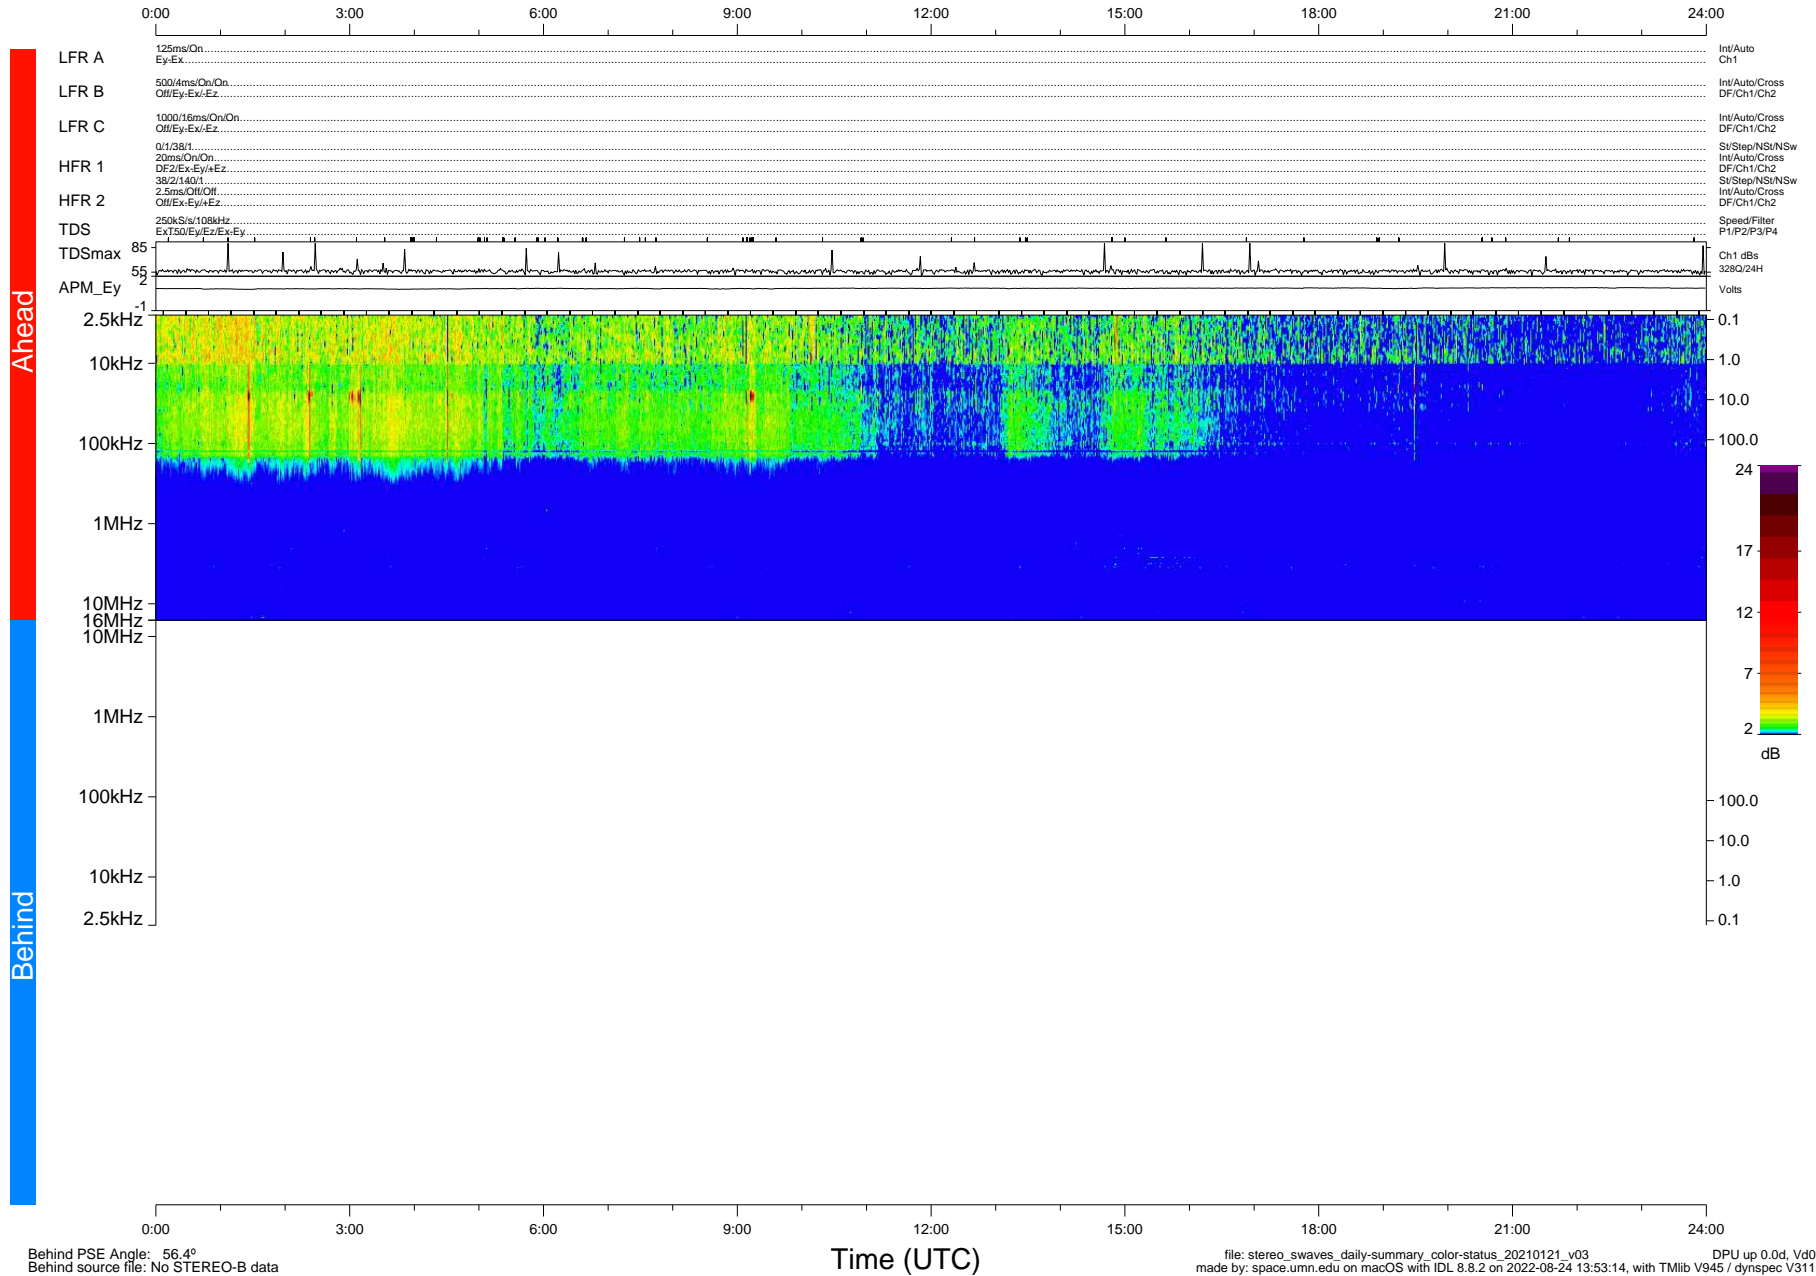

STEREO/WAVES Daily Summary - 21-Jan-2021 (DOY 021)

Ahead source file: swaves_ahead_2021_021_1_05.fin (Recovery: 100.1% HK, 103% Pkts)
 Ahead PSE Angle: -56.6°

DPU up 2024.9d, V412d32

Behind PSE Angle: 56.4°
 Behind source file: No STEREO-B data

Time (UTC)

file: stereo_swaves_daily-summary_color-status_20210121_v03
 made by: space.umn.edu on macOS with IDL 8.8.2 on 2022-08-24 13:53:14, with Tlib V945 / dynspec V311
 DPU up 0.0d, Vd0