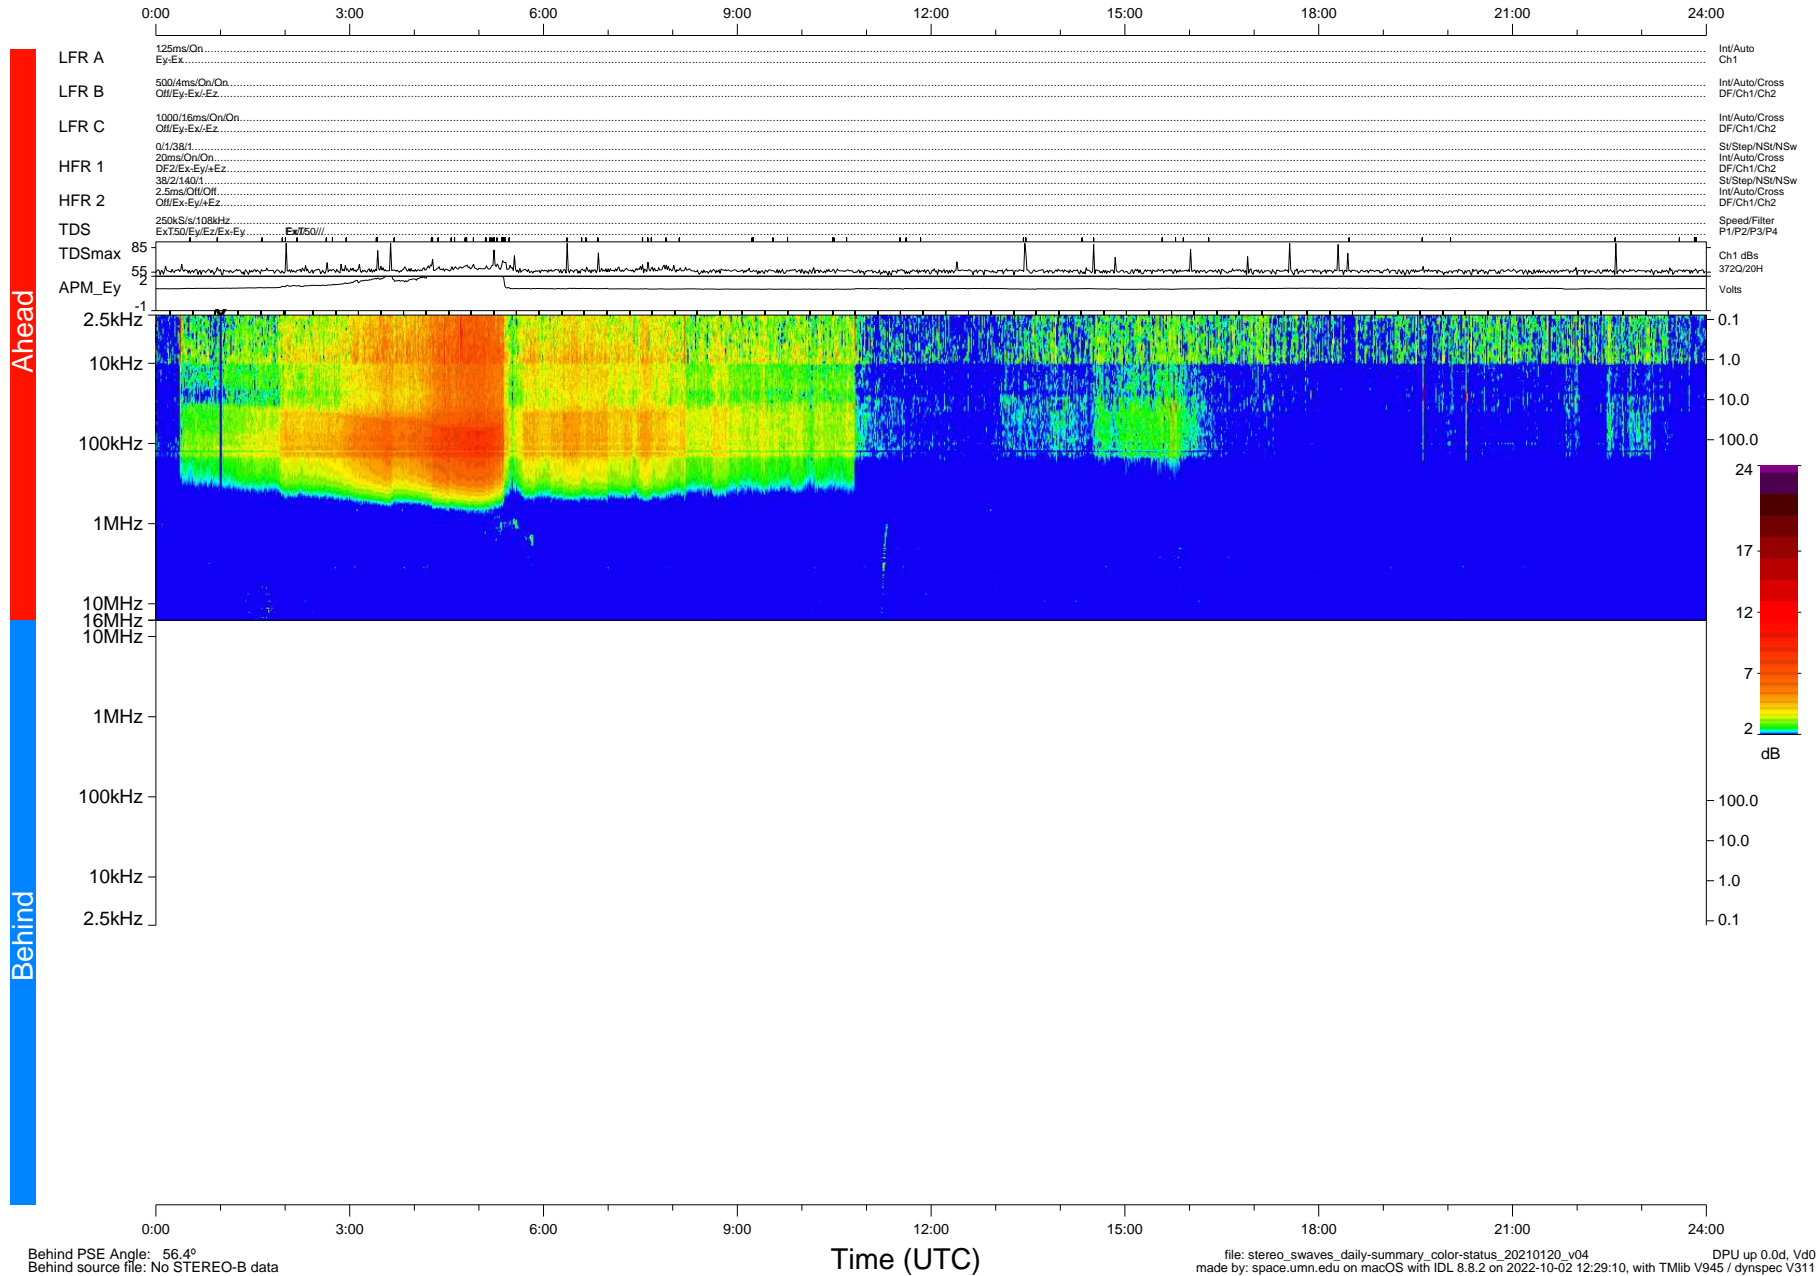

STEREO/WAVES Daily Summary - 20-Jan-2021 (DOY 020)

Ahead source file: swaves_ahead_2021_020_1_05.fin (Recovery: 100.0% HK, 108% Pkts)
Ahead PSE Angle: -56.6°

DPU up 2023.9d, V412d32

Behind PSE Angle: 56.4°
Behind source file: No STEREO-B data