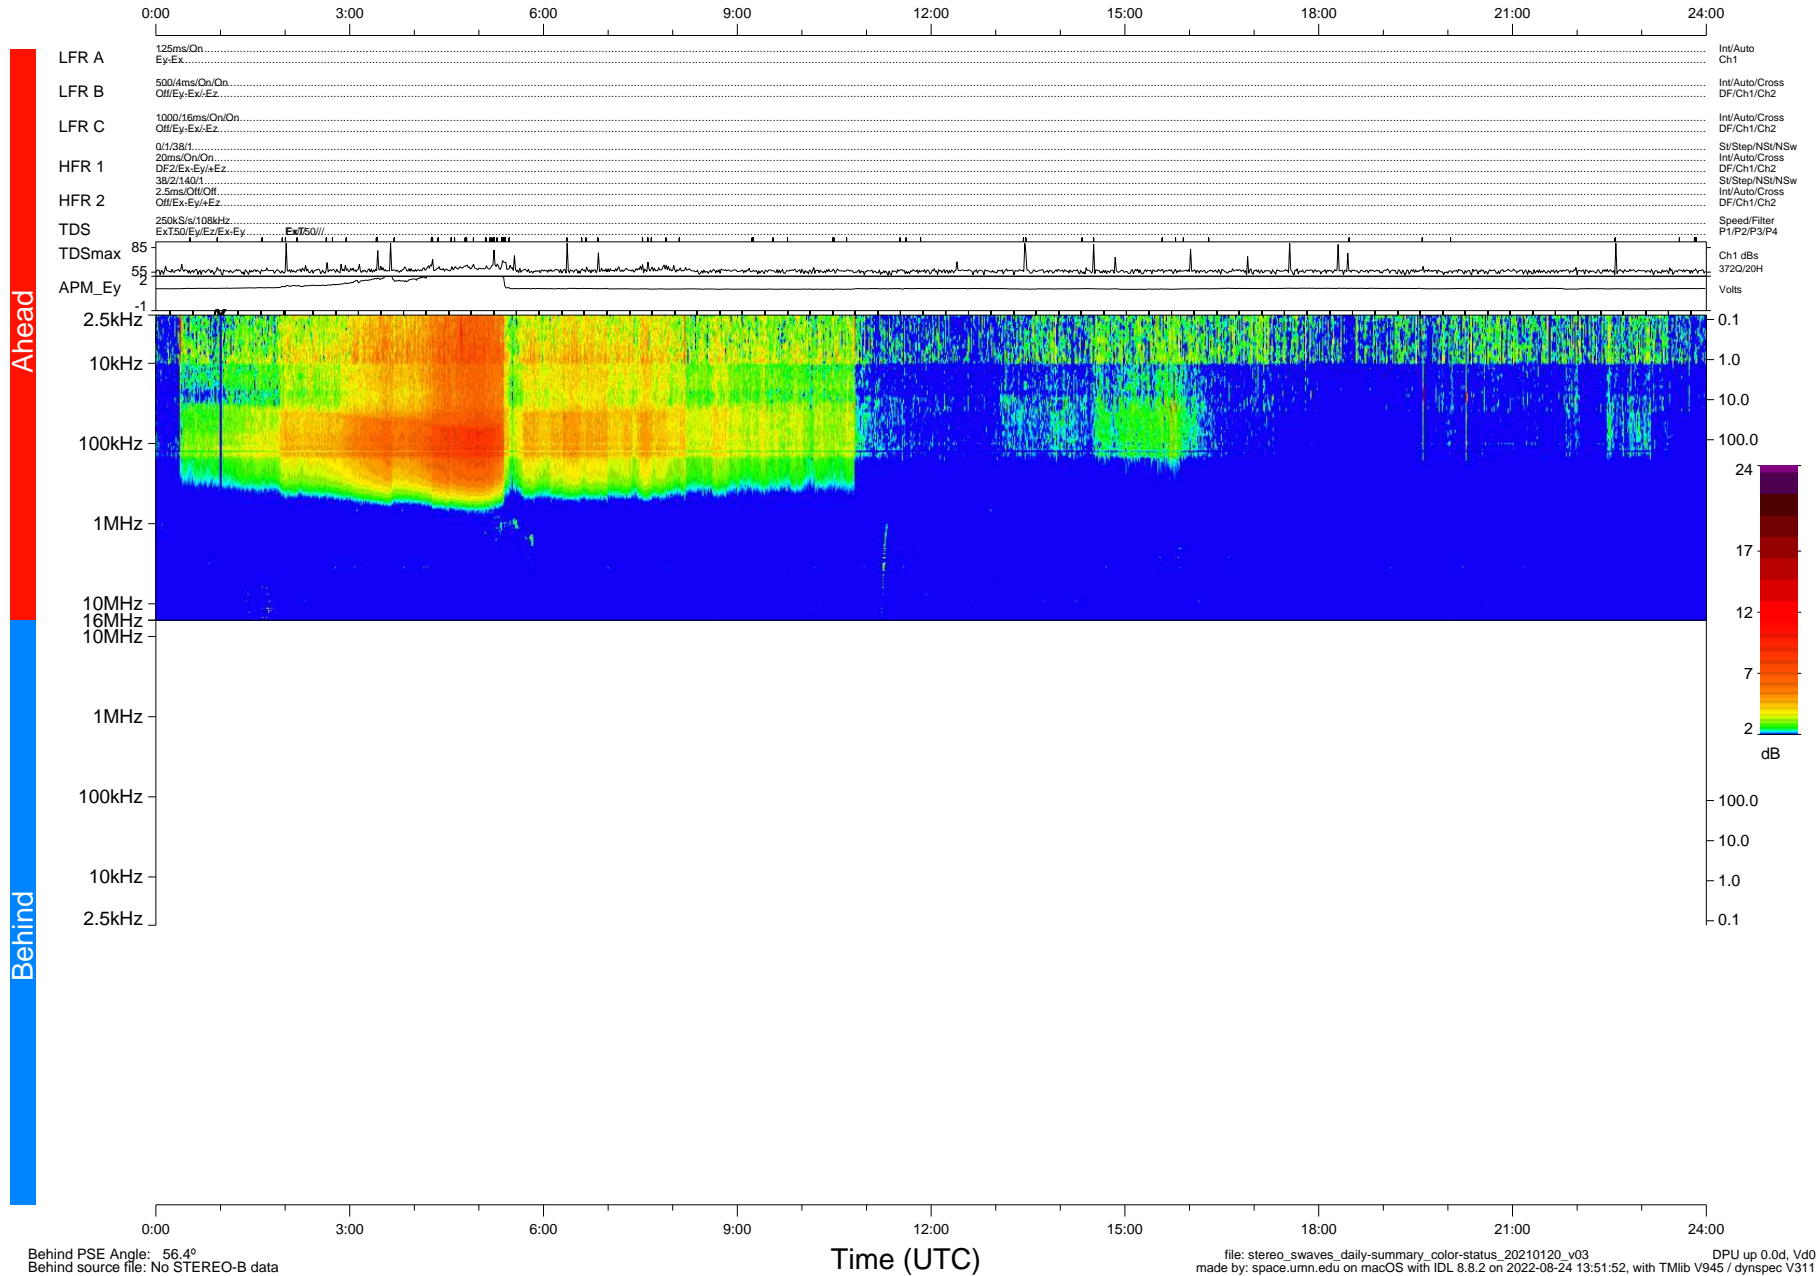

# STEREO/WAVES Daily Summary - 20-Jan-2021 (DOY 020)

Ahead source file: swaves\_ahead\_2021\_020\_1\_05.fin (Recovery: 100.0% HK, 108% Pkts)  
 Ahead PSE Angle: -56.6°

DPU up 2023.9d, V412d32

Behind PSE Angle: 56.4°  
 Behind source file: No STEREO-B data

Time (UTC)

file: stereo\_swaves\_daily-summary\_color-status\_20210120\_v03 DPU up 0.0d, Vd0  
 made by: space.umn.edu on macOS with IDL 8.8.2 on 2022-08-24 13:51:52, with TLib V945 / dynspec V311