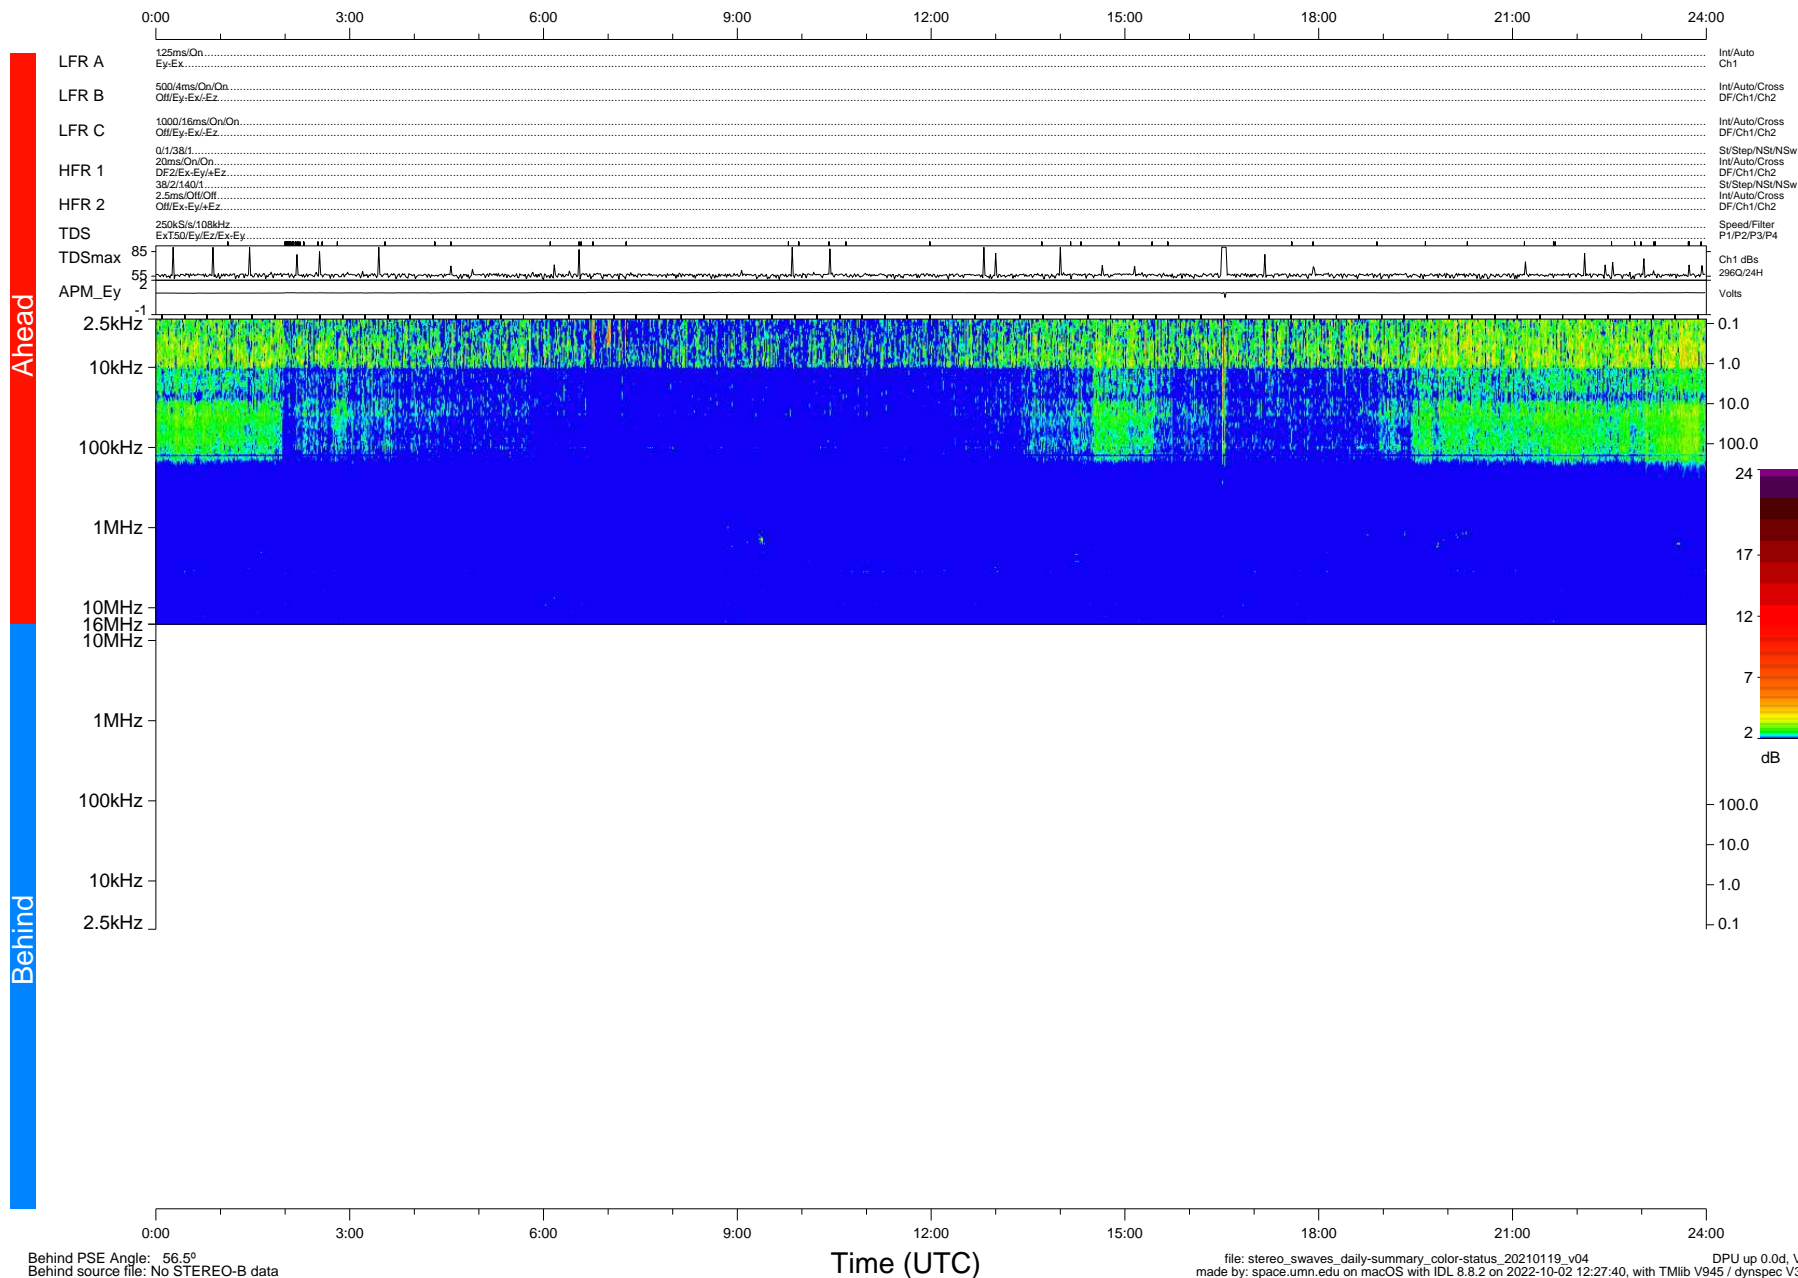

STEREO/WAVES Daily Summary - 19-Jan-2021 (DOY 019)

Ahead source file: swaves_ahead_2021_019_1_05.fin (Recovery: 100.0% HK, 98% Pkts)
 Ahead PSE Angle: -56.5°

DPU up 2022.9d, V412d32

Behind PSE Angle: 56.5°
 Behind source file: No STEREO-B data

Time (UTC)

file: stereo_swaves_daily-summary_color-status_20210119_v04
 made by: space.umn.edu on macOS with IDL 8.8.2 on 2022-10-02 12:27:40, with Tlib V945 / dynspec V311

DPU up 0.0d, Vd0