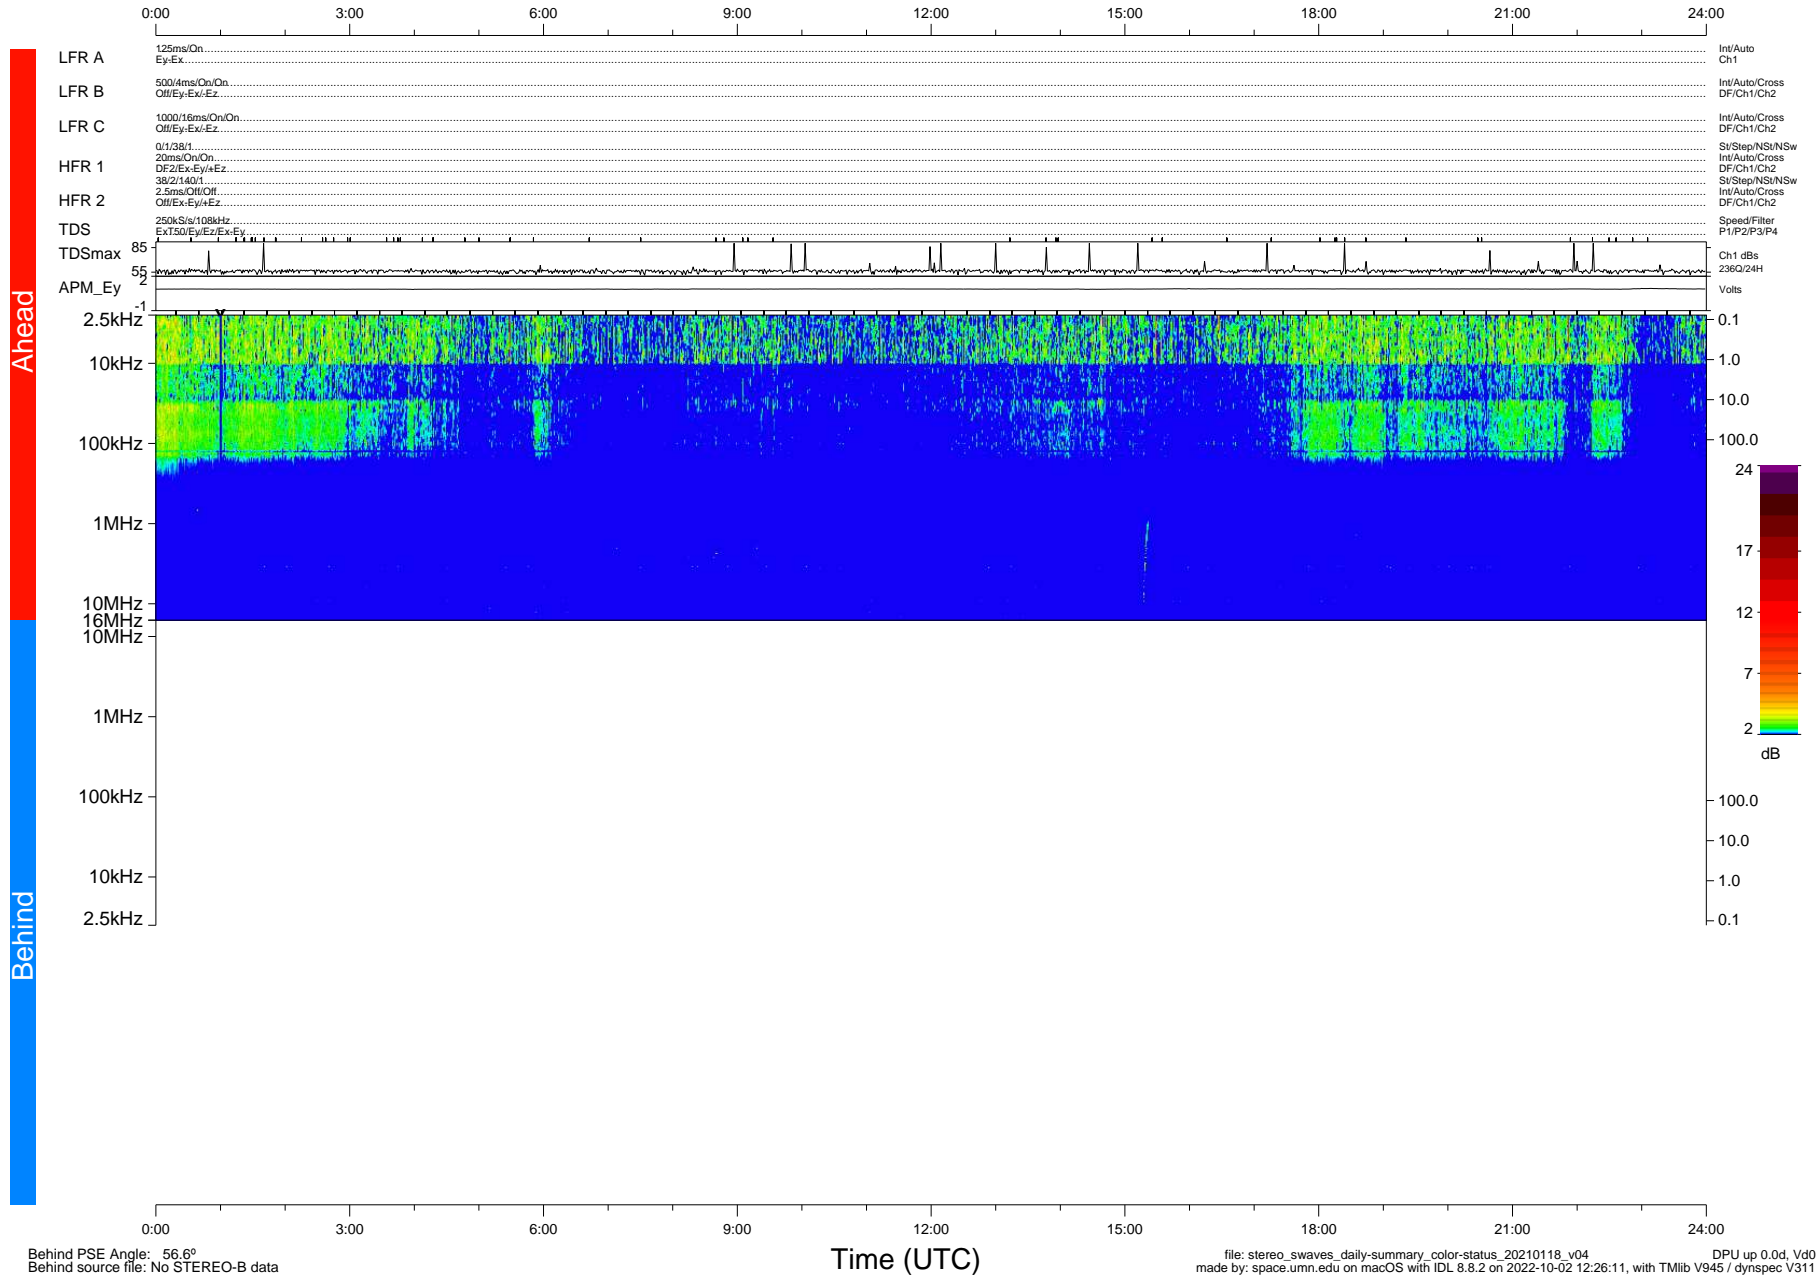

STEREO/WAVES Daily Summary - 18-Jan-2021 (DOY 018)

Ahead source file: swaves_ahead_2021_018_1_05.fin (Recovery: 100.0% HK, 89% Pkts)
 Ahead PSE Angle: -56.6°

DPU up 2021.9d, V412d32

Behind PSE Angle: 56.6°
 Behind source file: No STEREO-B data

Time (UTC)

file: stereo_swaves_daily-summary_color-status_20210118_v04 DPU up 0.0d, Vd0
 made by: space.umn.edu on macOS with IDL 8.8.2 on 2022-10-02 12:26:11, with TLib V945 / dynspec V311