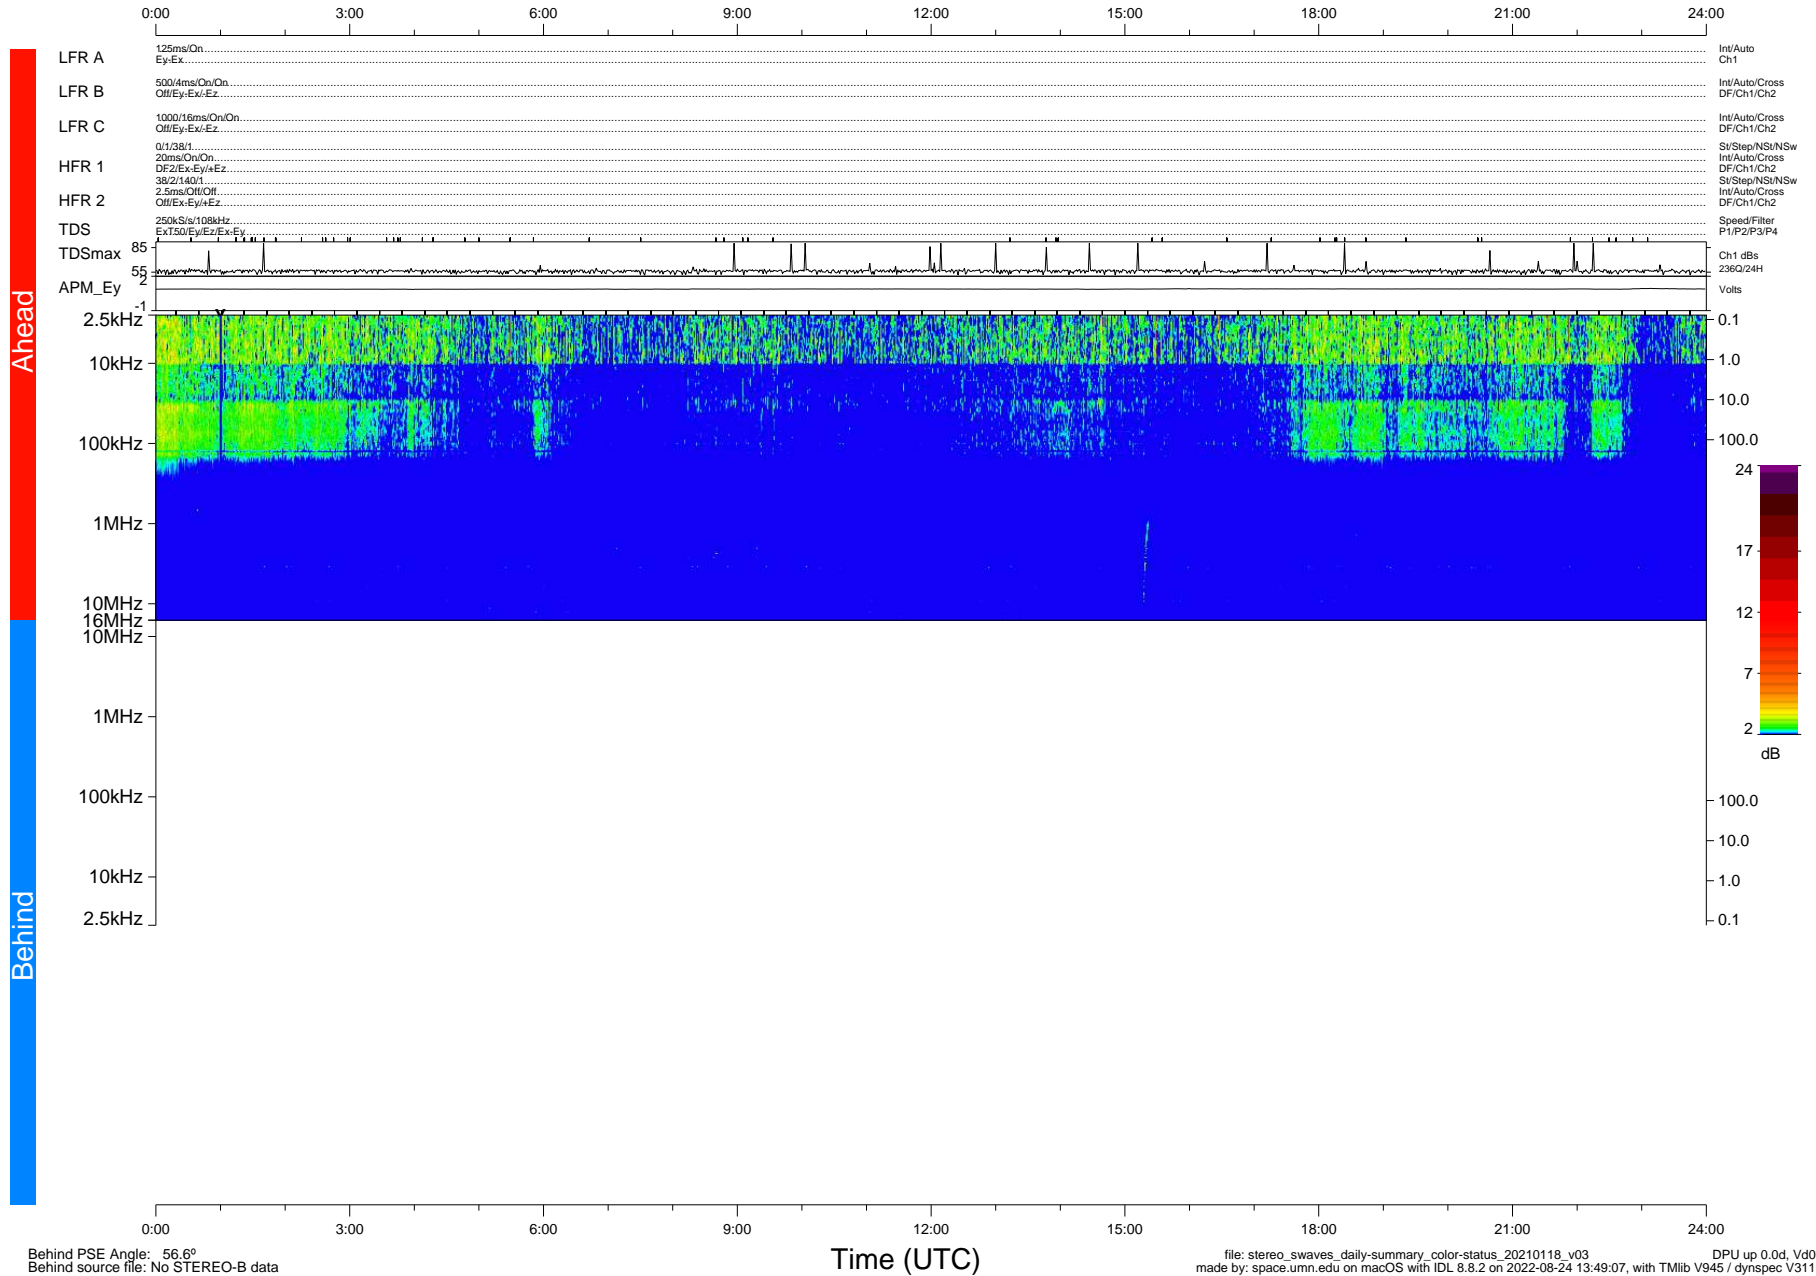

STEREO/WAVES Daily Summary - 18-Jan-2021 (DOY 018)

Ahead source file: swaves_ahead_2021_018_1_05.fin (Recovery: 100.0% HK, 89% Pkts)
 Ahead PSE Angle: -56.6°

DPU up 2021.9d, V412d32

Behind PSE Angle: 56.6°
 Behind source file: No STEREO-B data

file: stereo_swaves_daily-summary_color-status_20210118_v03 DPU up 0.0d, Vd0
 made by: space.umn.edu on macOS with IDL 8.8.2 on 2022-08-24 13:49:07, with Tlib V945 / dynspec V311