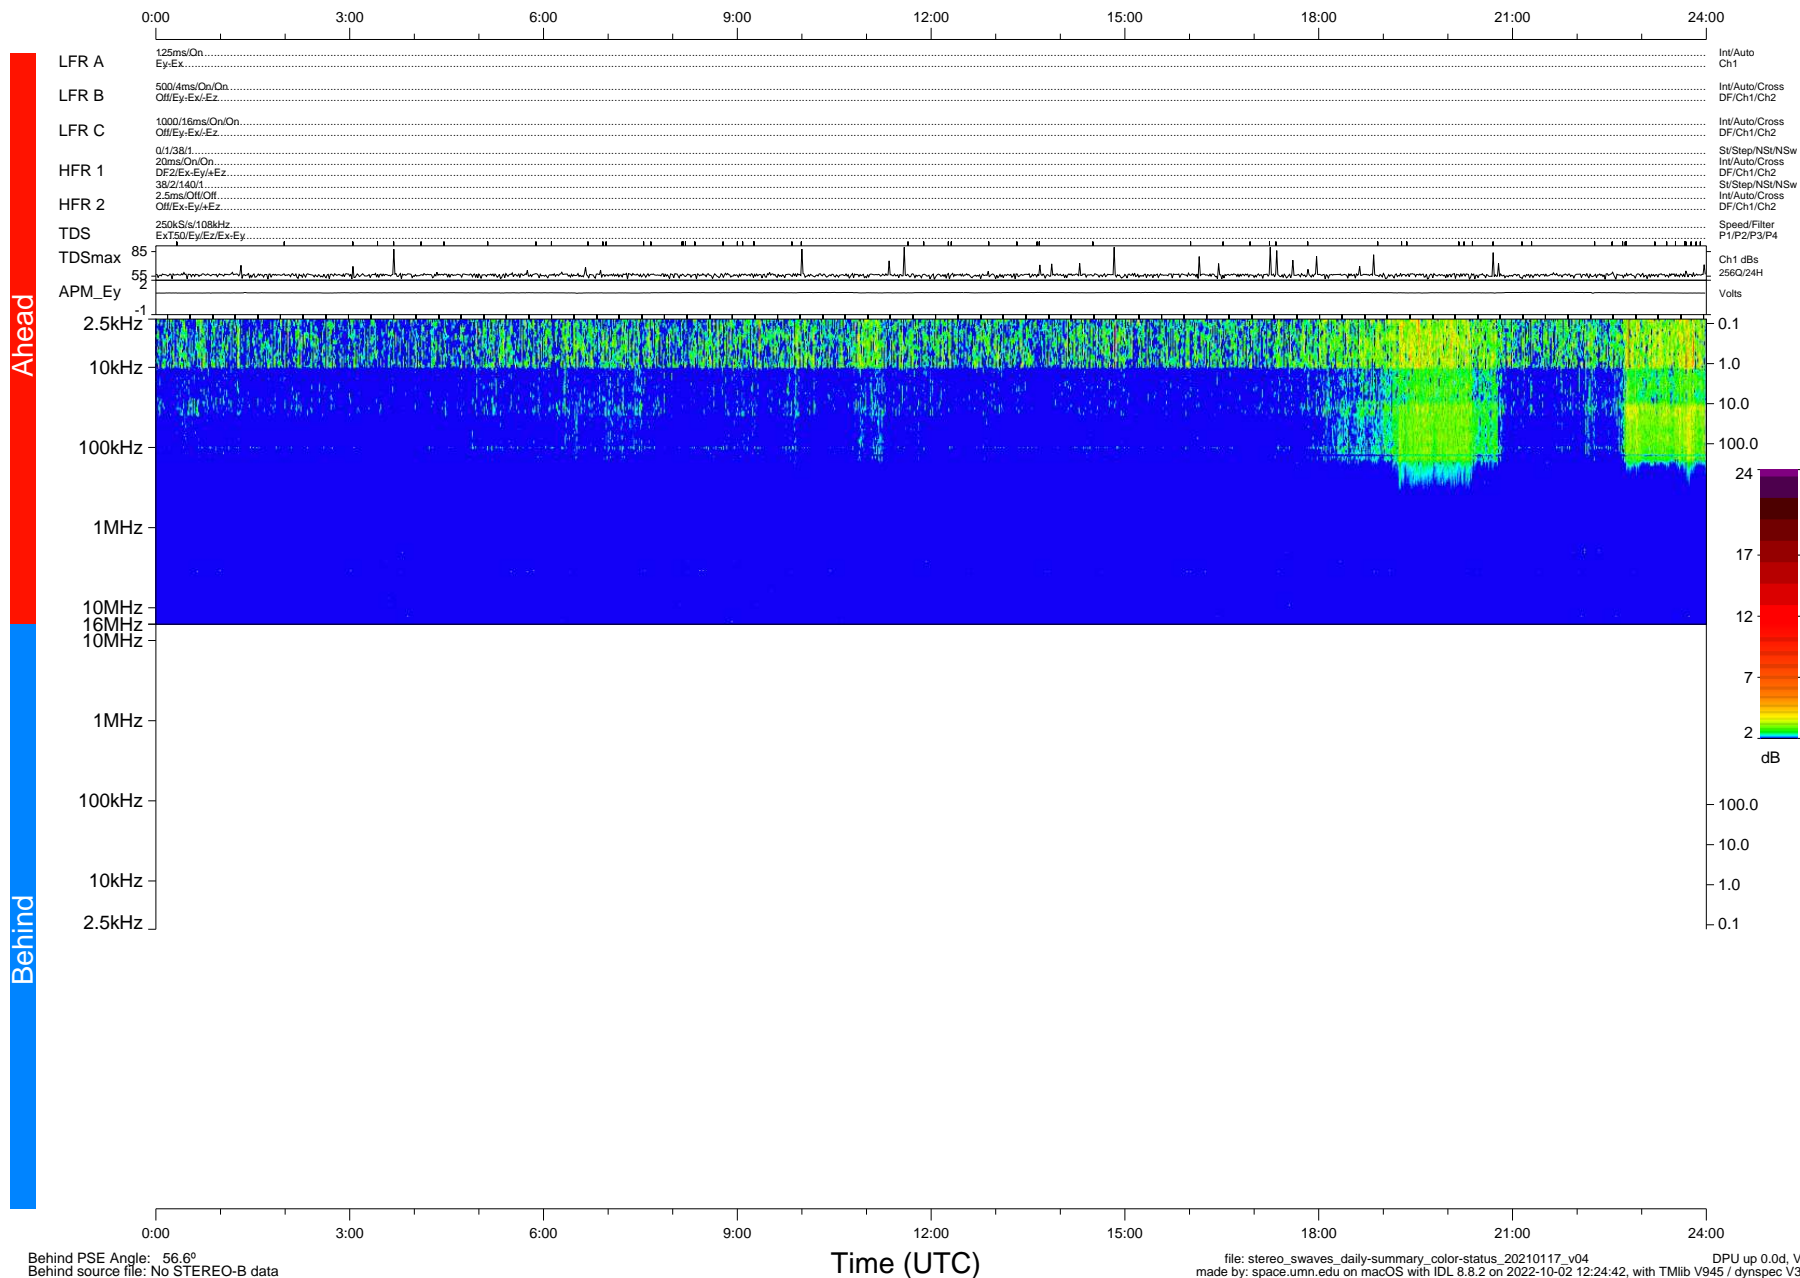

STEREO/WAVES Daily Summary - 17-Jan-2021 (DOY 017)

Ahead source file: swaves_ahead_2021_017_1_05.fin (Recovery: 100.0% HK, 92% Pkts)
Ahead PSE Angle: -56.6°

DPU up 2020.9d, V412d32

Behind PSE Angle: 56.6°
Behind source file: No STEREO-B data

Time (UTC)