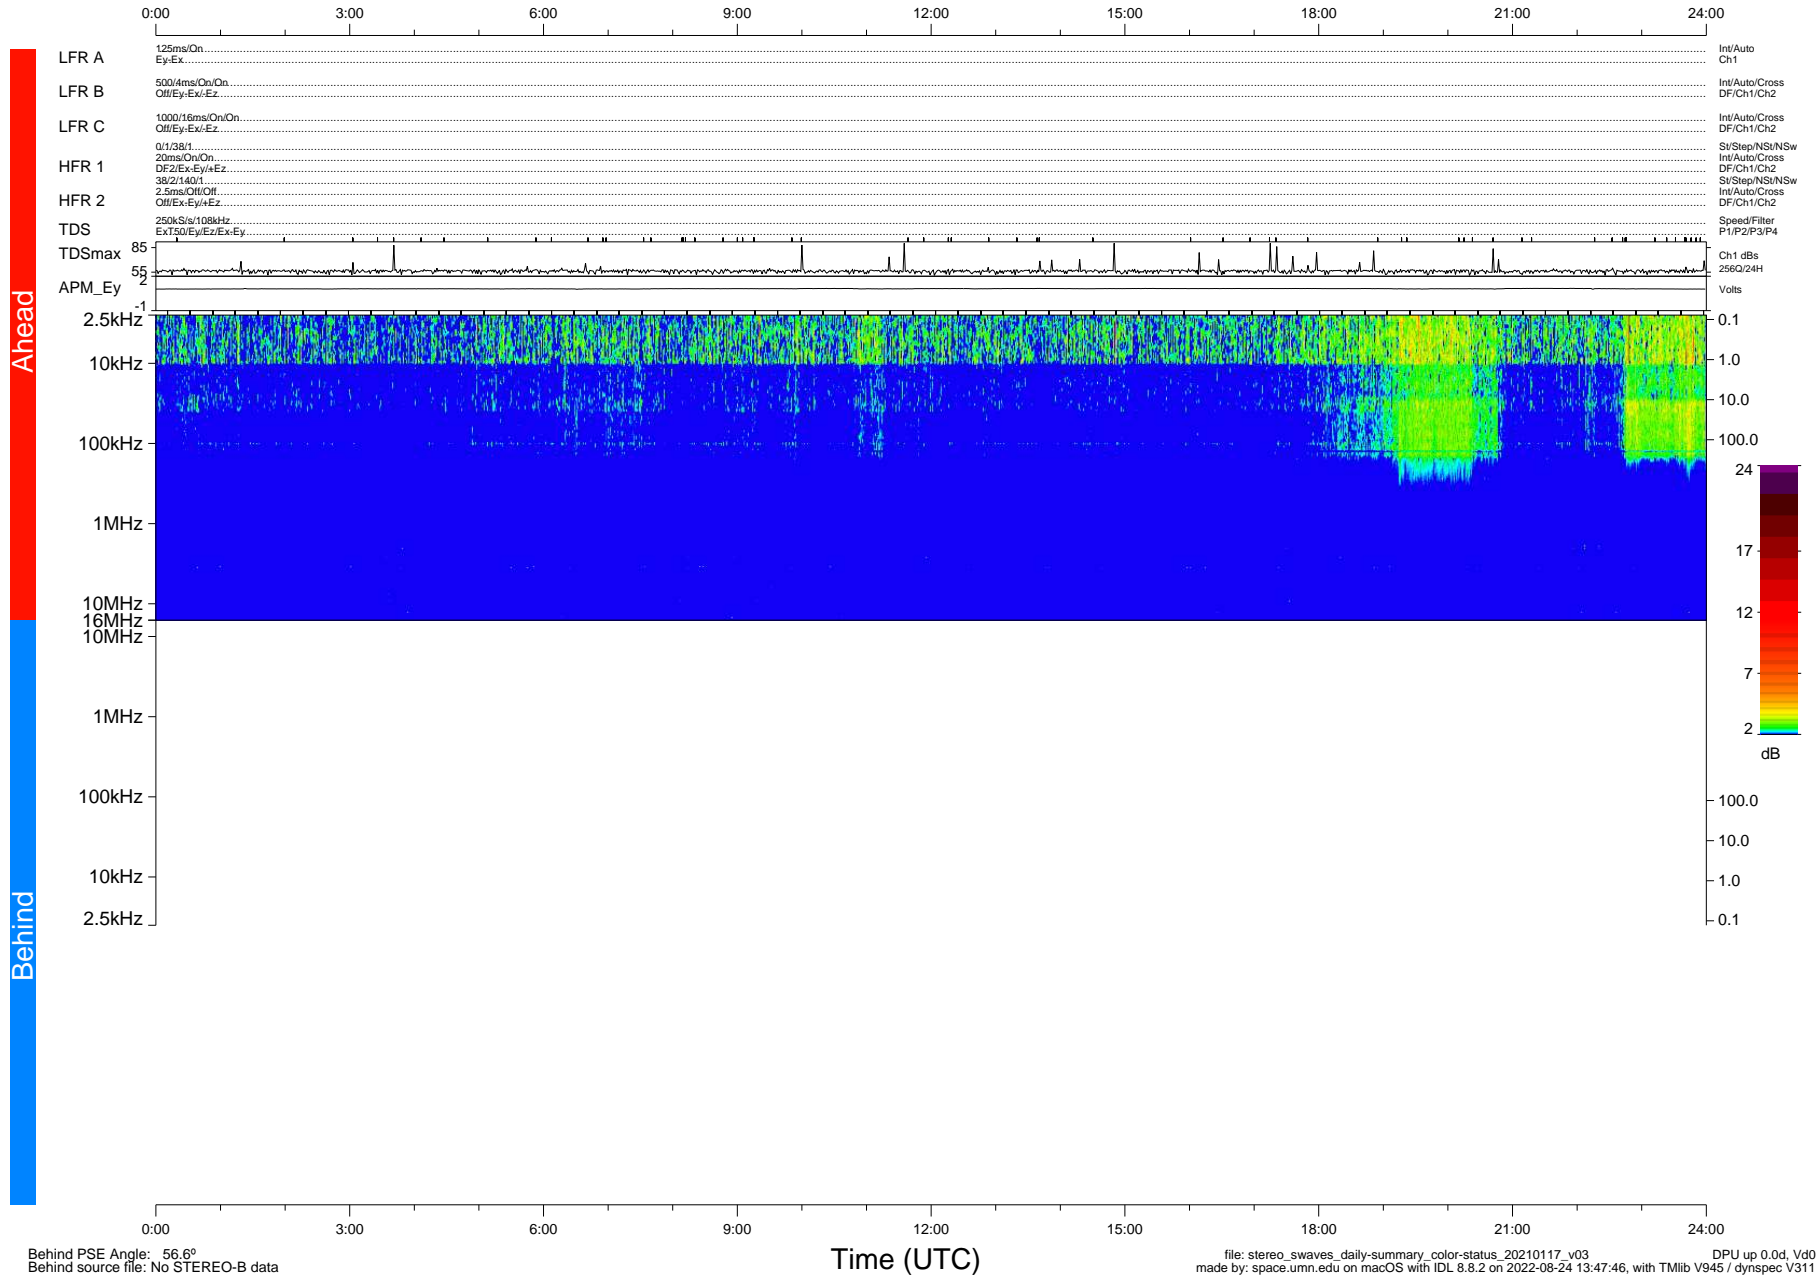

# STEREO/WAVES Daily Summary - 17-Jan-2021 (DOY 017)

Ahead source file: swaves\_ahead\_2021\_017\_1\_05.fin (Recovery: 100.0% HK, 92% Pkts)  
 Ahead PSE Angle: -56.6°

DPU up 2020.9d, V412d32

Behind PSE Angle: 56.6°  
 Behind source file: No STEREO-B data

Time (UTC)

file: stereo\_swaves\_daily-summary\_color-status\_20210117\_v03 DPU up 0.0d, Vd0  
 made by: space.umn.edu on macOS with IDL 8.8.2 on 2022-08-24 13:47:46, with Tlib V945 / dynspec V311