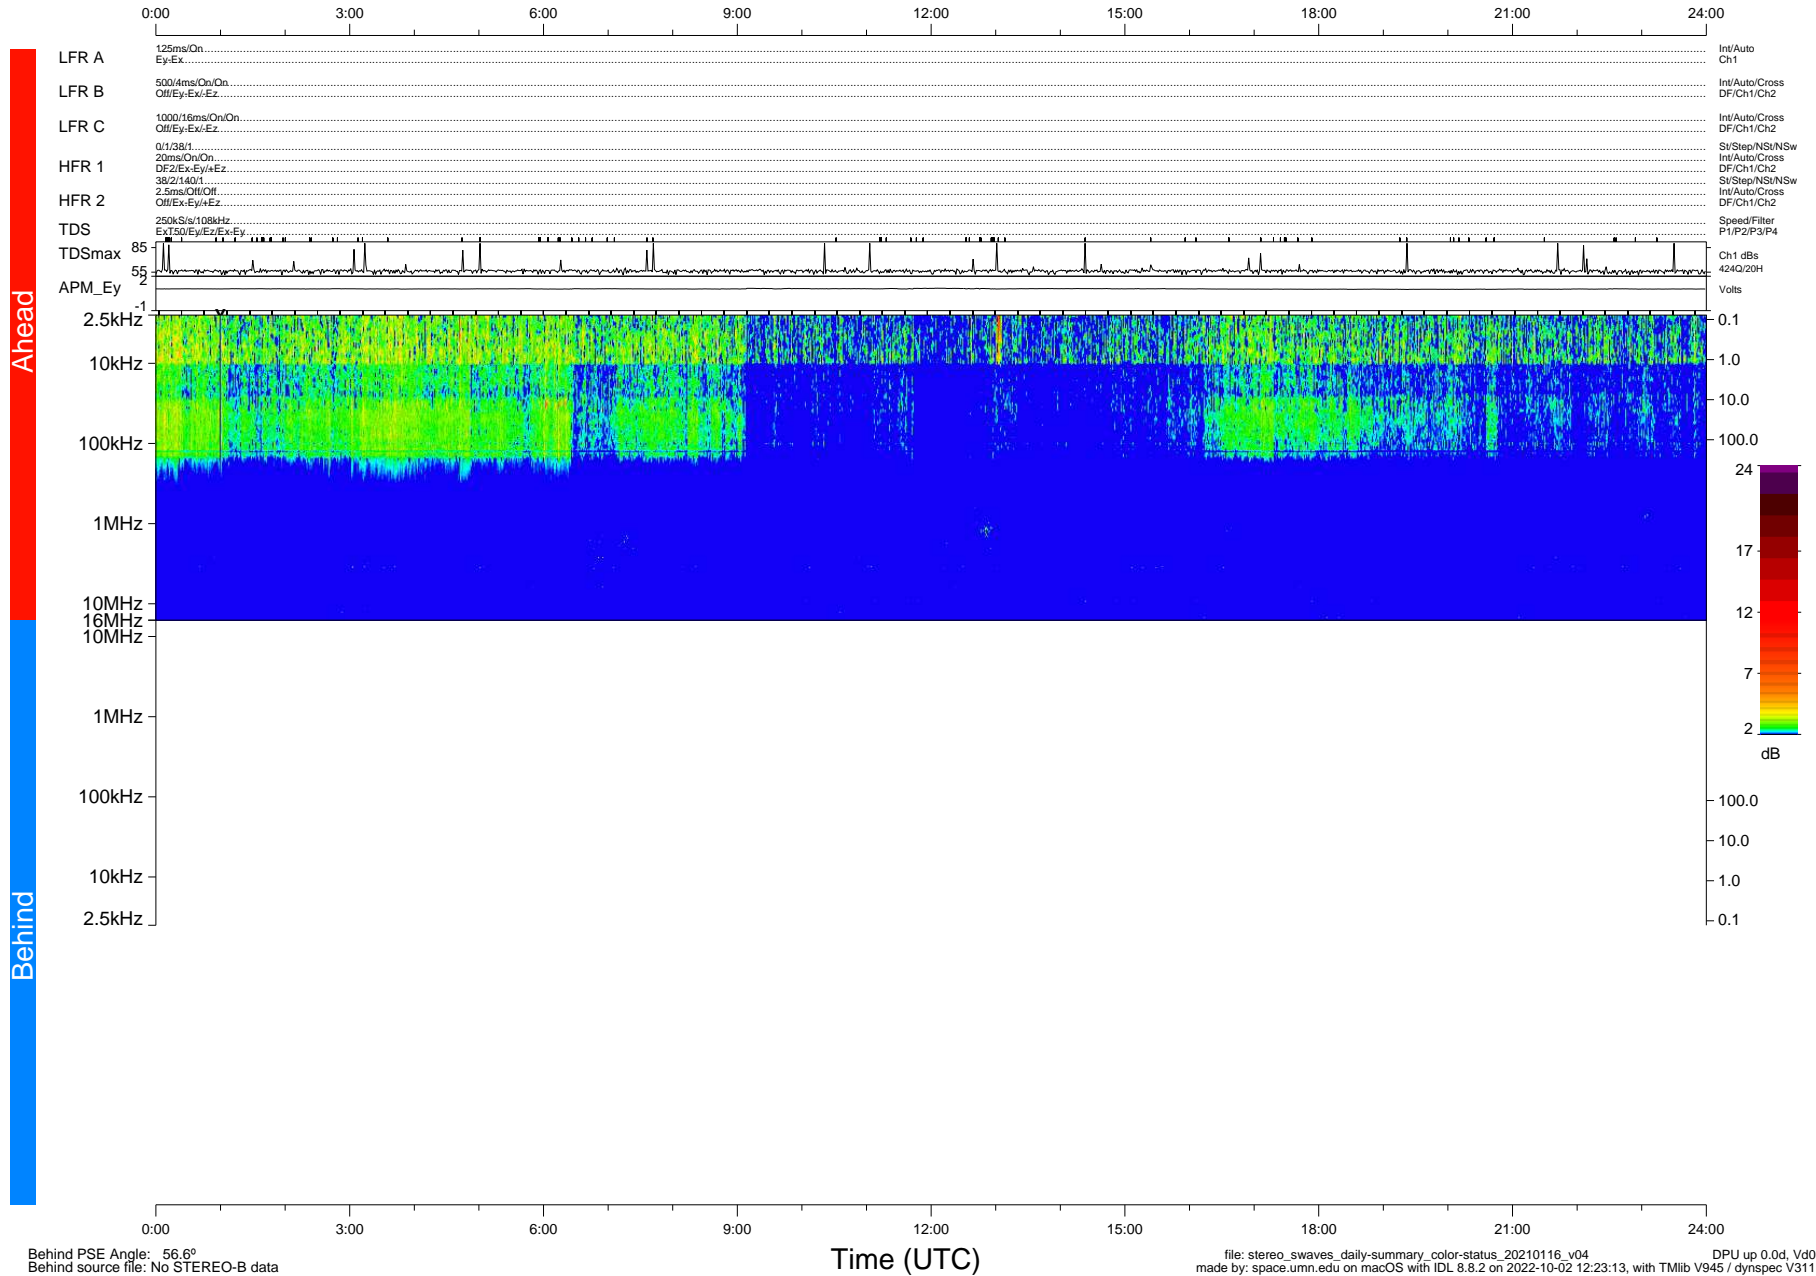

STEREO/WAVES Daily Summary - 16-Jan-2021 (DOY 016)

Ahead source file: swaves_ahead_2021_016_1_05.fin (Recovery: 100.0% HK, 116% Pkts)
 Ahead PSE Angle: -56.7°

DPU up 2019.9d, V412d32

Behind PSE Angle: 56.6°
 Behind source file: No STEREO-B data

file: stereo_swaves_daily-summary_color-status_20210116_v04
 made by: space.umn.edu on macOS with IDL 8.8.2 on 2022-10-02 12:23:13, with TLib V945 / dynspec V311
 DPU up 0.0d, Vd0