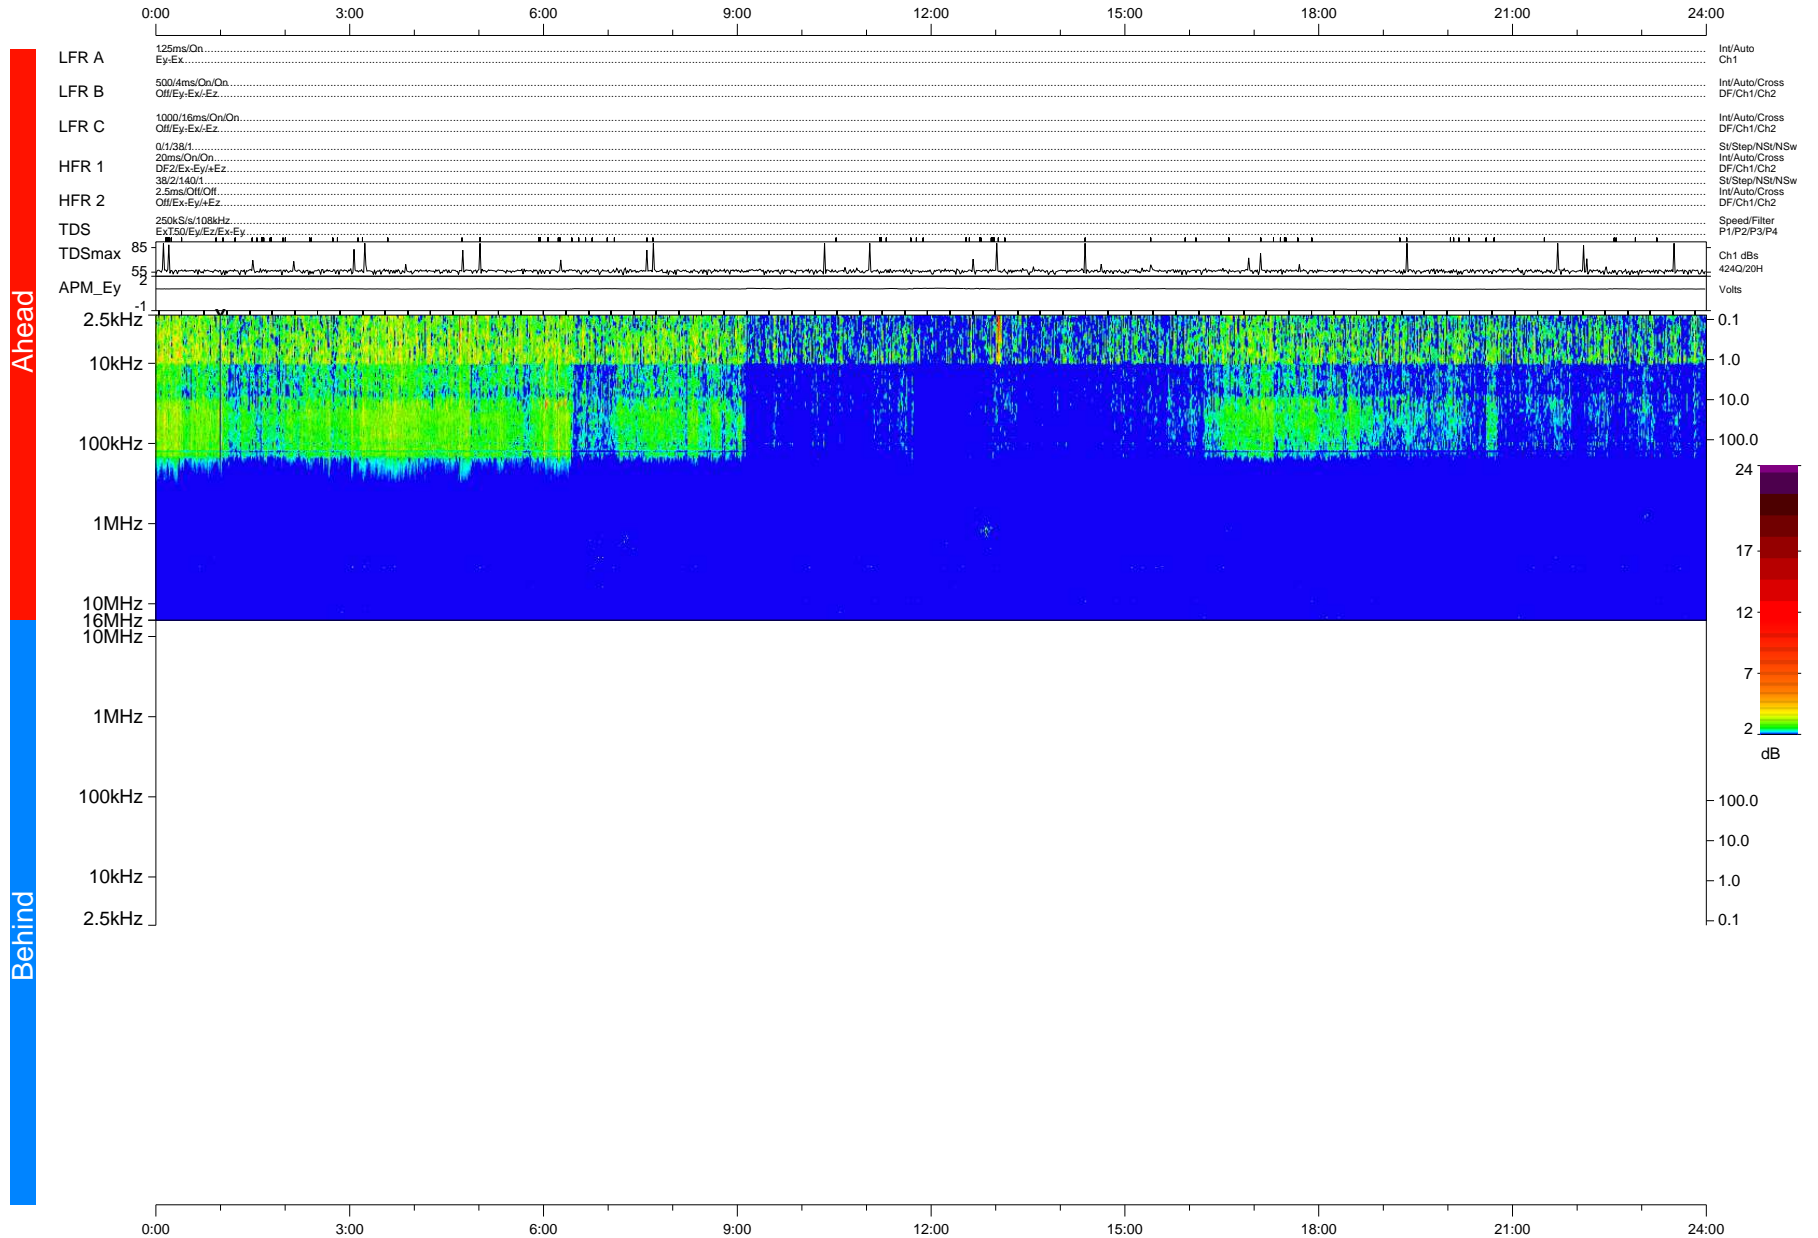

STEREO/WAVES Daily Summary - 16-Jan-2021 (DOY 016)

Ahead source file: swaves_ahead_2021_016_1_05.fin (Recovery: 100.0% HK, 116% Pkts)
 Ahead PSE Angle: -56.7°

DPU up 2019.9d, V412d32

Behind PSE Angle: 56.6°
 Behind source file: No STEREO-B data

Time (UTC)

file: stereo_swaves_daily-summary_color-status_20210116_v03 DPU up 0.0d, Vd0
 made by: space.umn.edu on macOS with IDL 8.8.2 on 2022-08-24 13:46:25, with Tlib V945 / dynspec V311