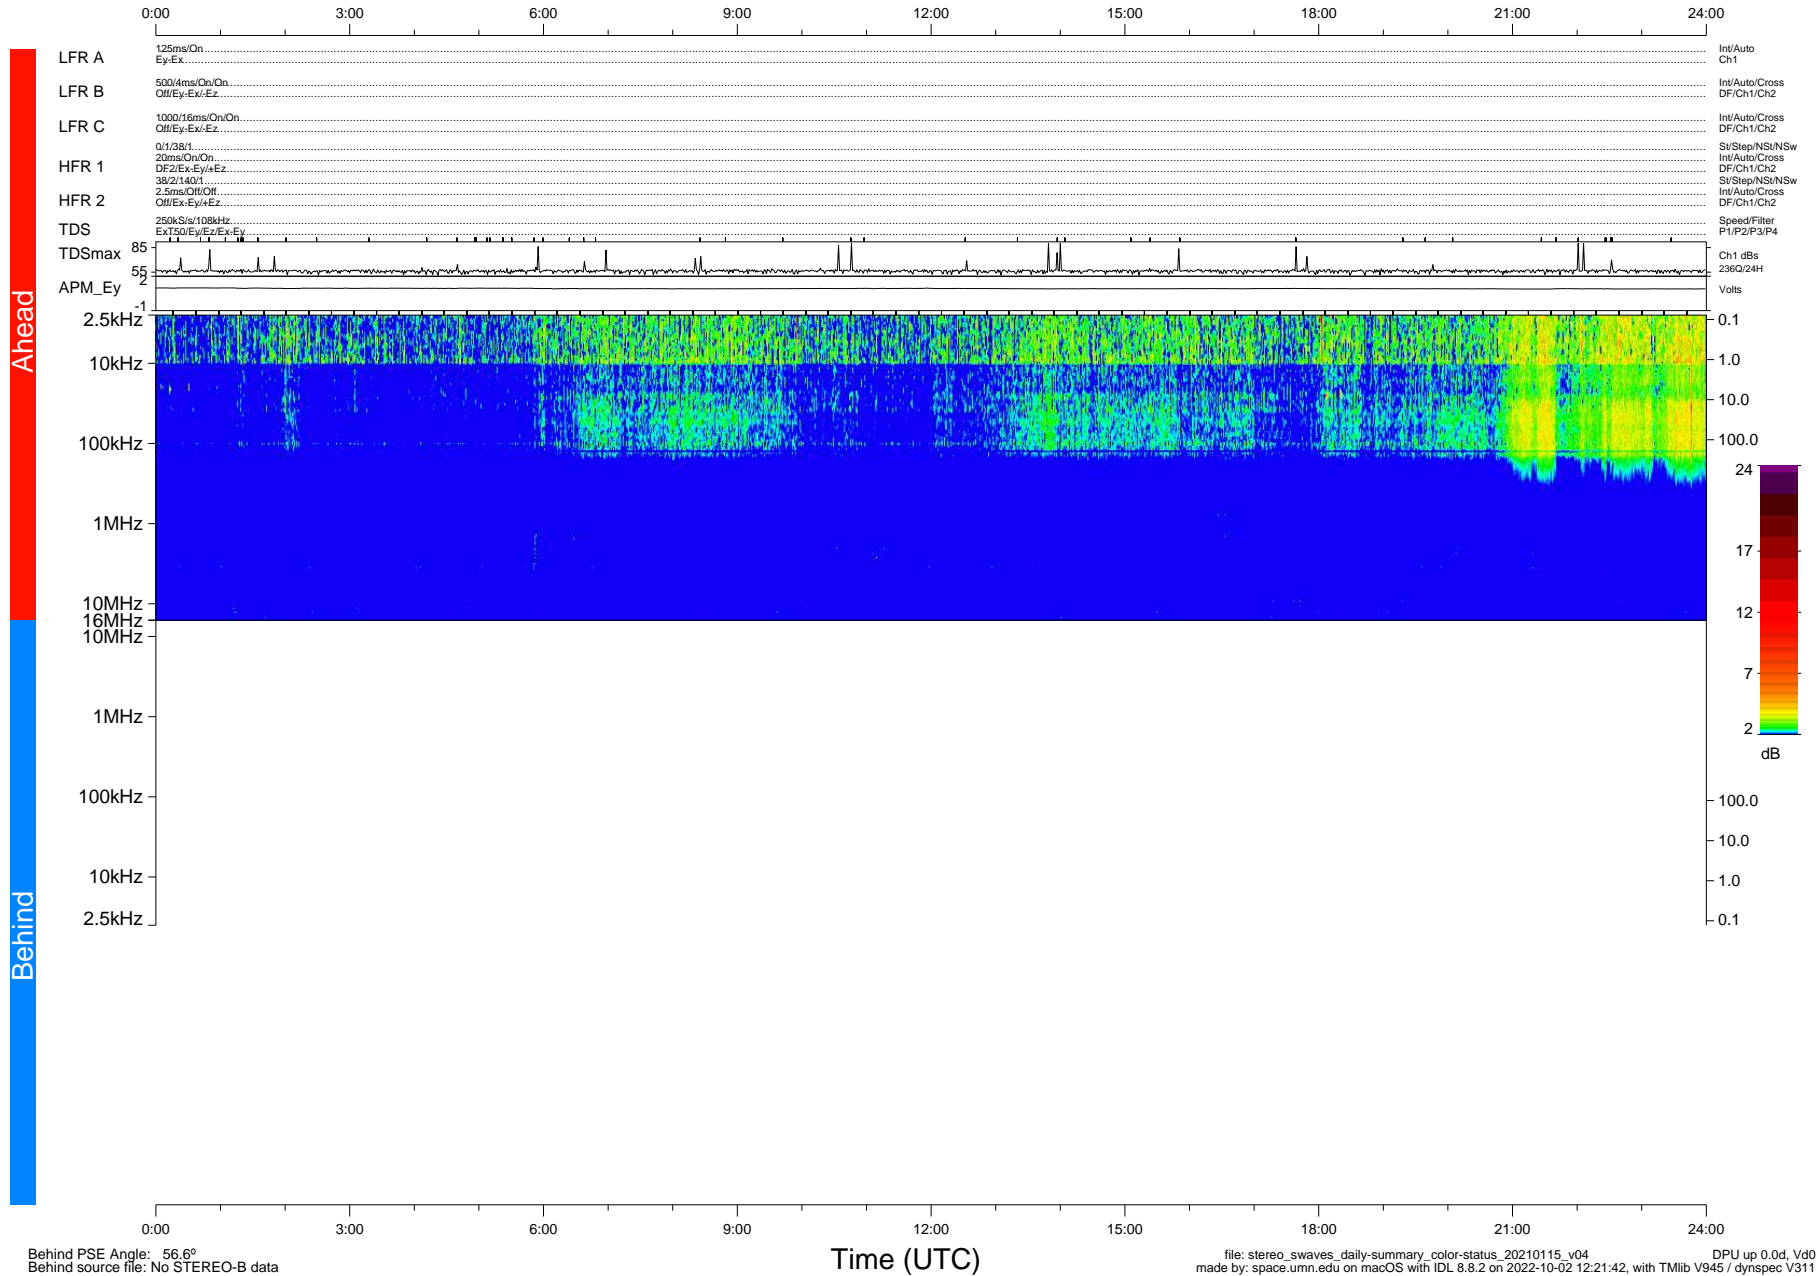

STEREO/WAVES Daily Summary - 15-Jan-2021 (DOY 015)

Ahead source file: swaves_ahead_2021_015_1_05.fin (Recovery: 100.0% HK, 88% PKts)
 Ahead PSE Angle: -56.7°

DPU up 2018.9d, V412d32

Behind PSE Angle: 56.6°
 Behind source file: No STEREO-B data

file: stereo_swaves_daily-summary_color-status_20210115_v04
 made by: space.umn.edu on macOS with IDL 8.8.2 on 2022-10-02 12:21:42, with TLib V945 / dynspec V311
 DPU up 0.0d, Vd0