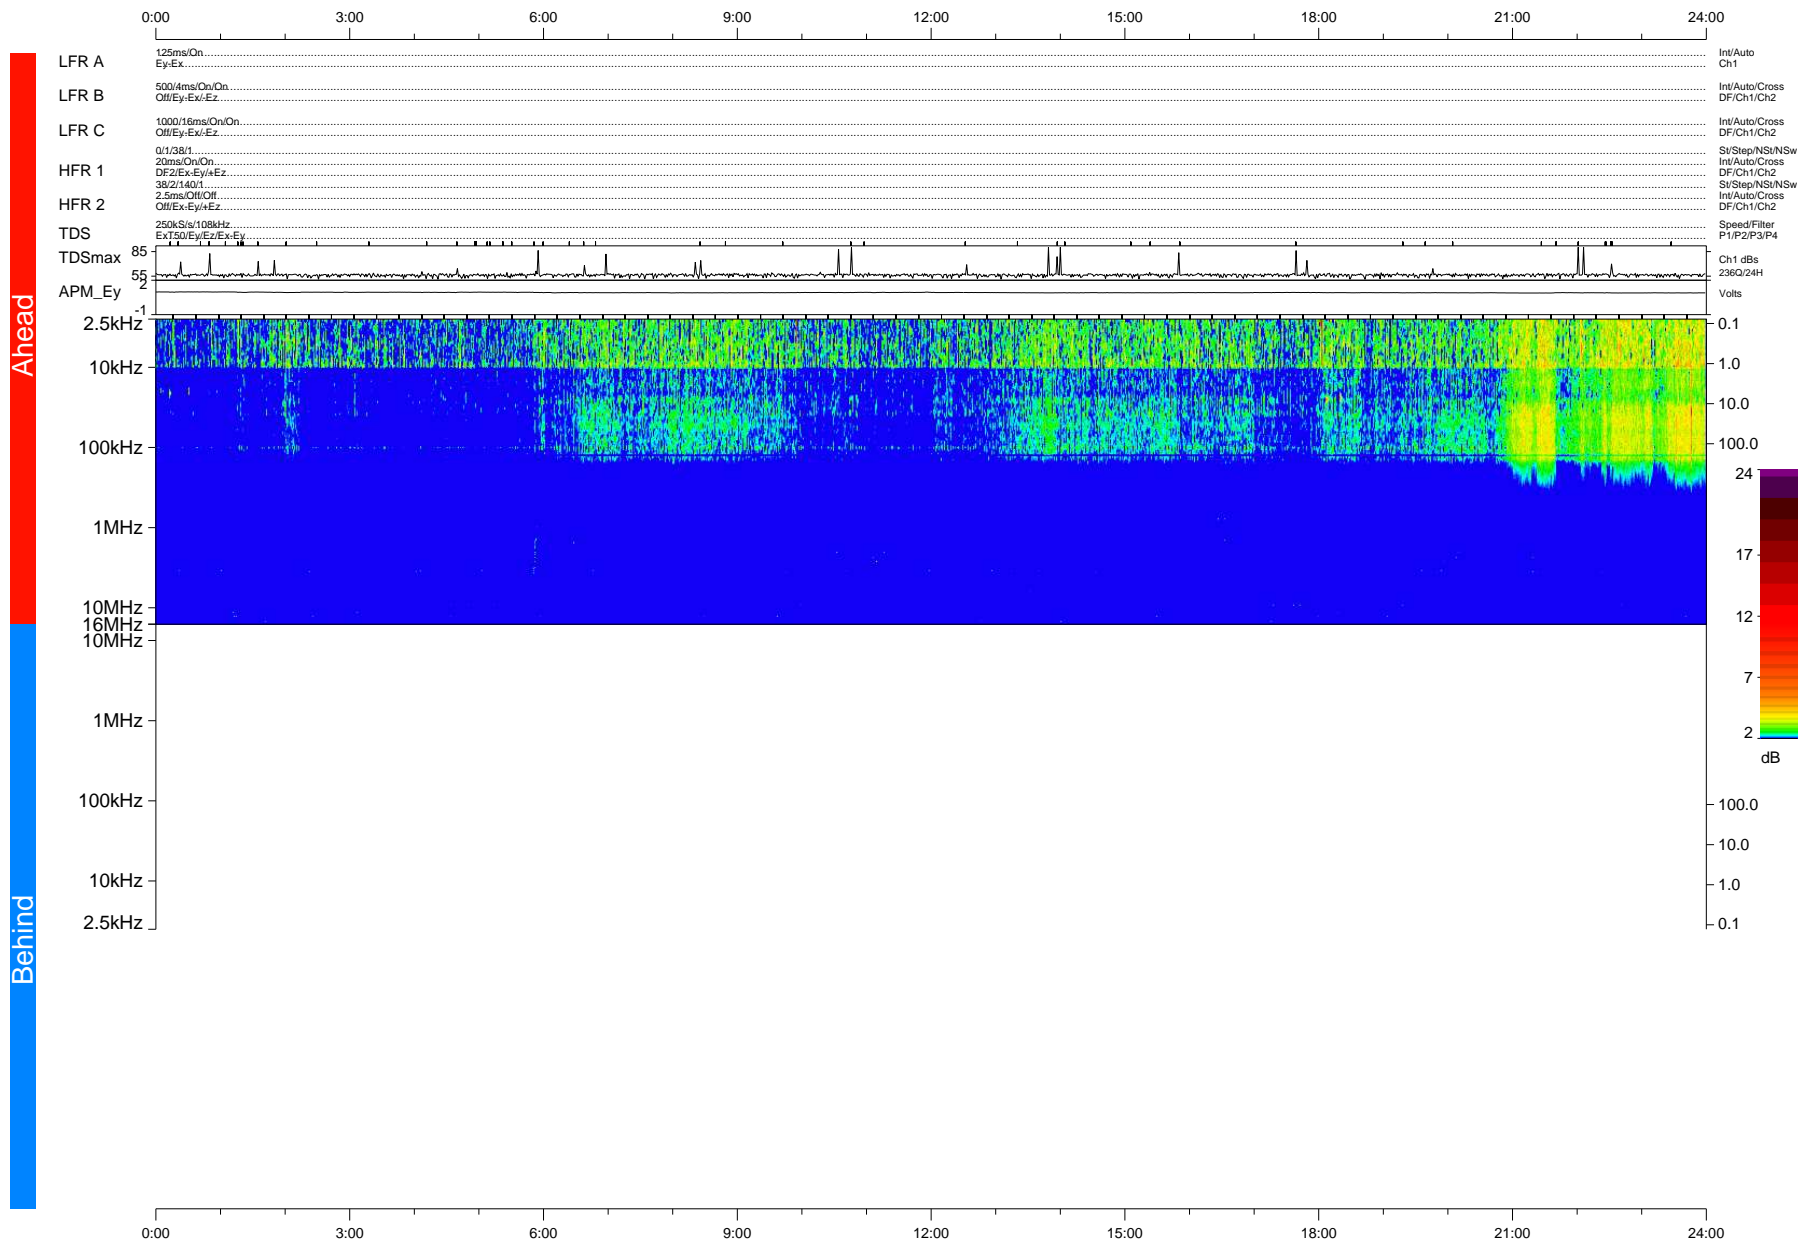

STEREO/WAVES Daily Summary - 15-Jan-2021 (DOY 015)

Ahead source file: swaves_ahead_2021_015_1_05.fin (Recovery: 100.0% HK, 88% PKts)
 Ahead PSE Angle: -56.7°

DPU up 2018.9d, V412d32

Behind PSE Angle: 56.6°
 Behind source file: No STEREO-B data

Time (UTC)

file: stereo_swaves_daily-summary_color-status_20210115_v03
 made by: space.umn.edu on macOS with IDL 8.8.2 on 2022-08-24 13:45:01, with Tlib V945 / dynspec V311

DPU up 0.0d, Vd0