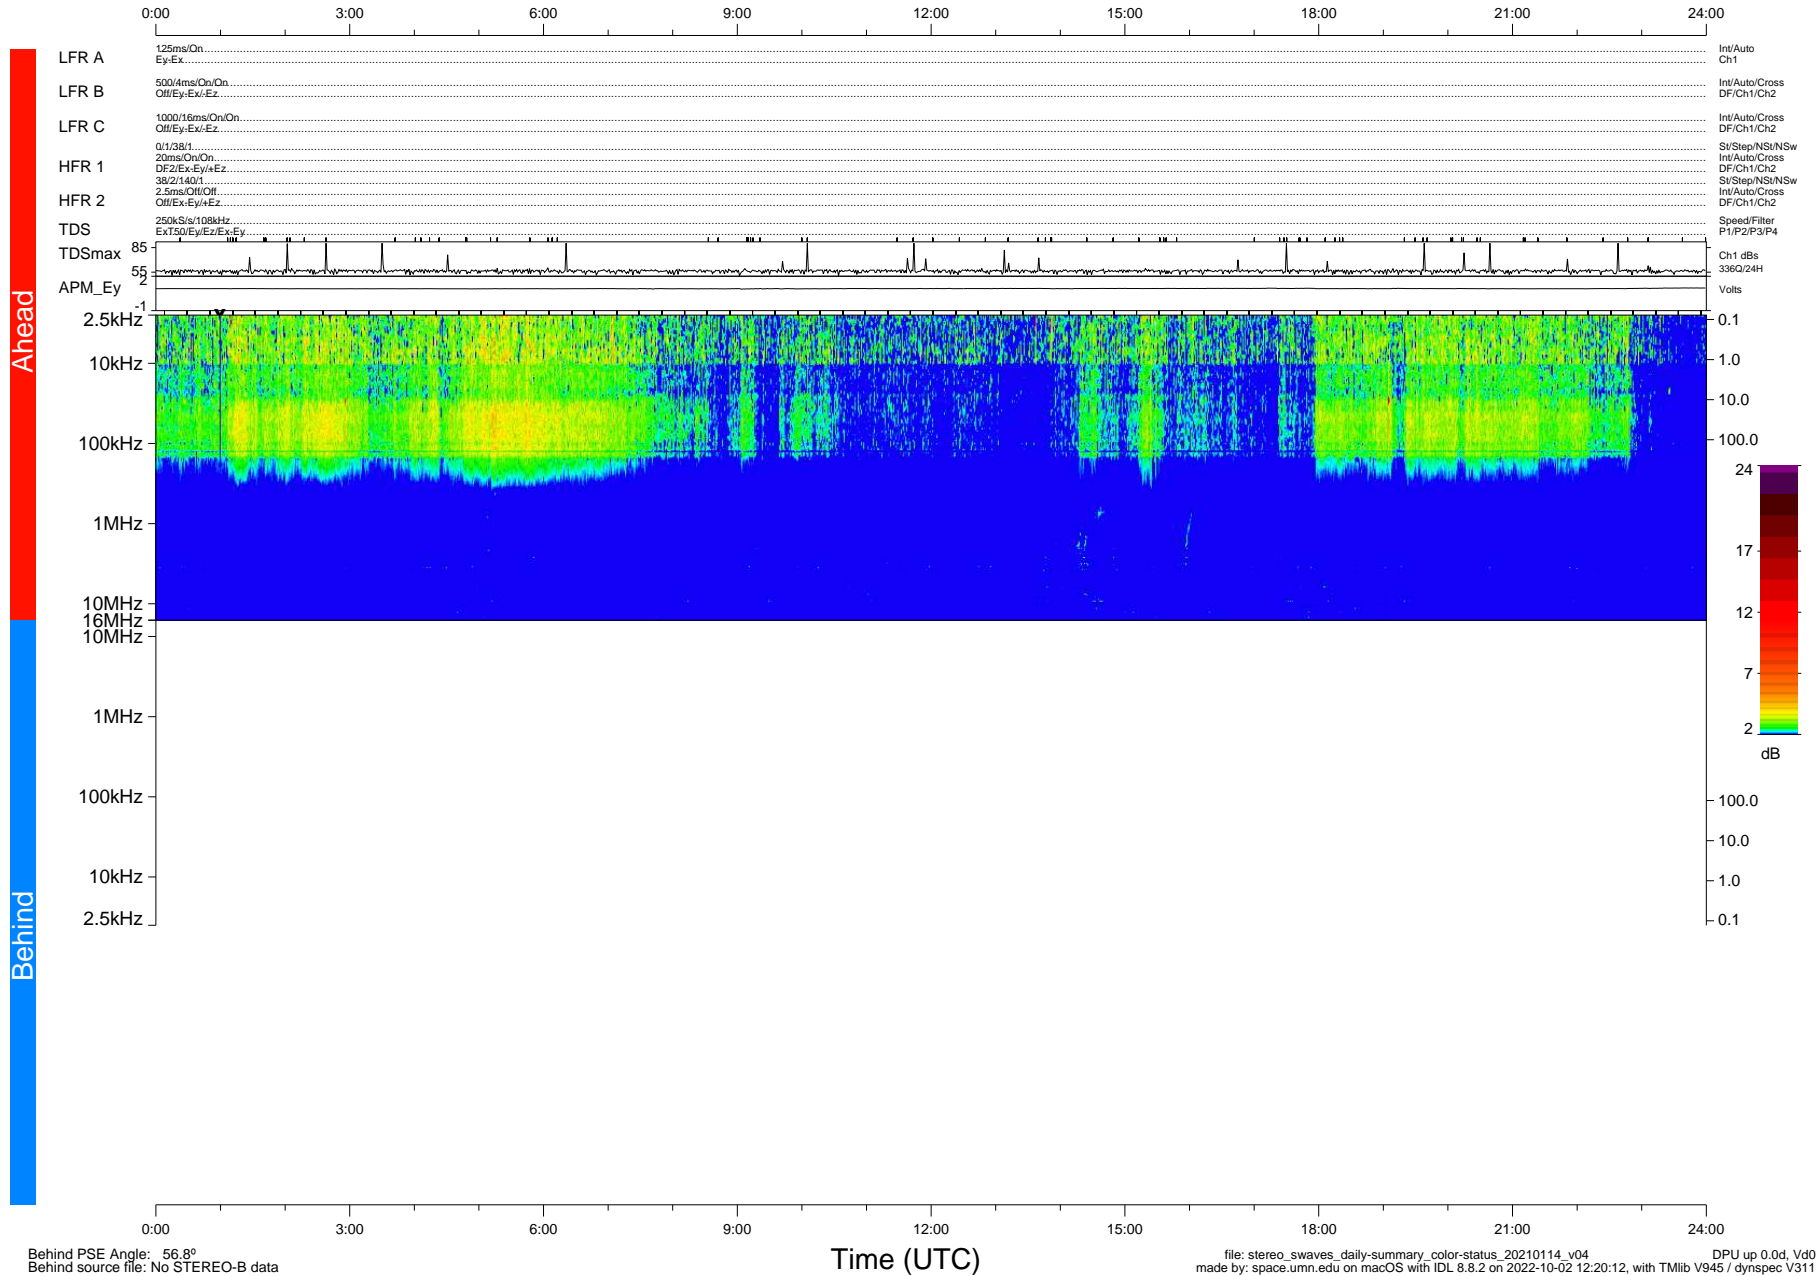

STEREO/WAVES Daily Summary - 14-Jan-2021 (DOY 014)

Ahead source file: swaves_ahead_2021_014_1_05.fin (Recovery: 100.0% HK, 104% Pkts)
 Ahead PSE Angle: -56.6°

DPU up 2017.9d, V412d32

Behind PSE Angle: 56.8°
 Behind source file: No STEREO-B data

file: stereo_swaves_daily-summary_color-status_20210114_v04
 made by: space.umn.edu on macOS with IDL 8.8.2 on 2022-10-02 12:20:12, with Tlib V945 / dynspec V311
 DPU up 0.0d, Vd0