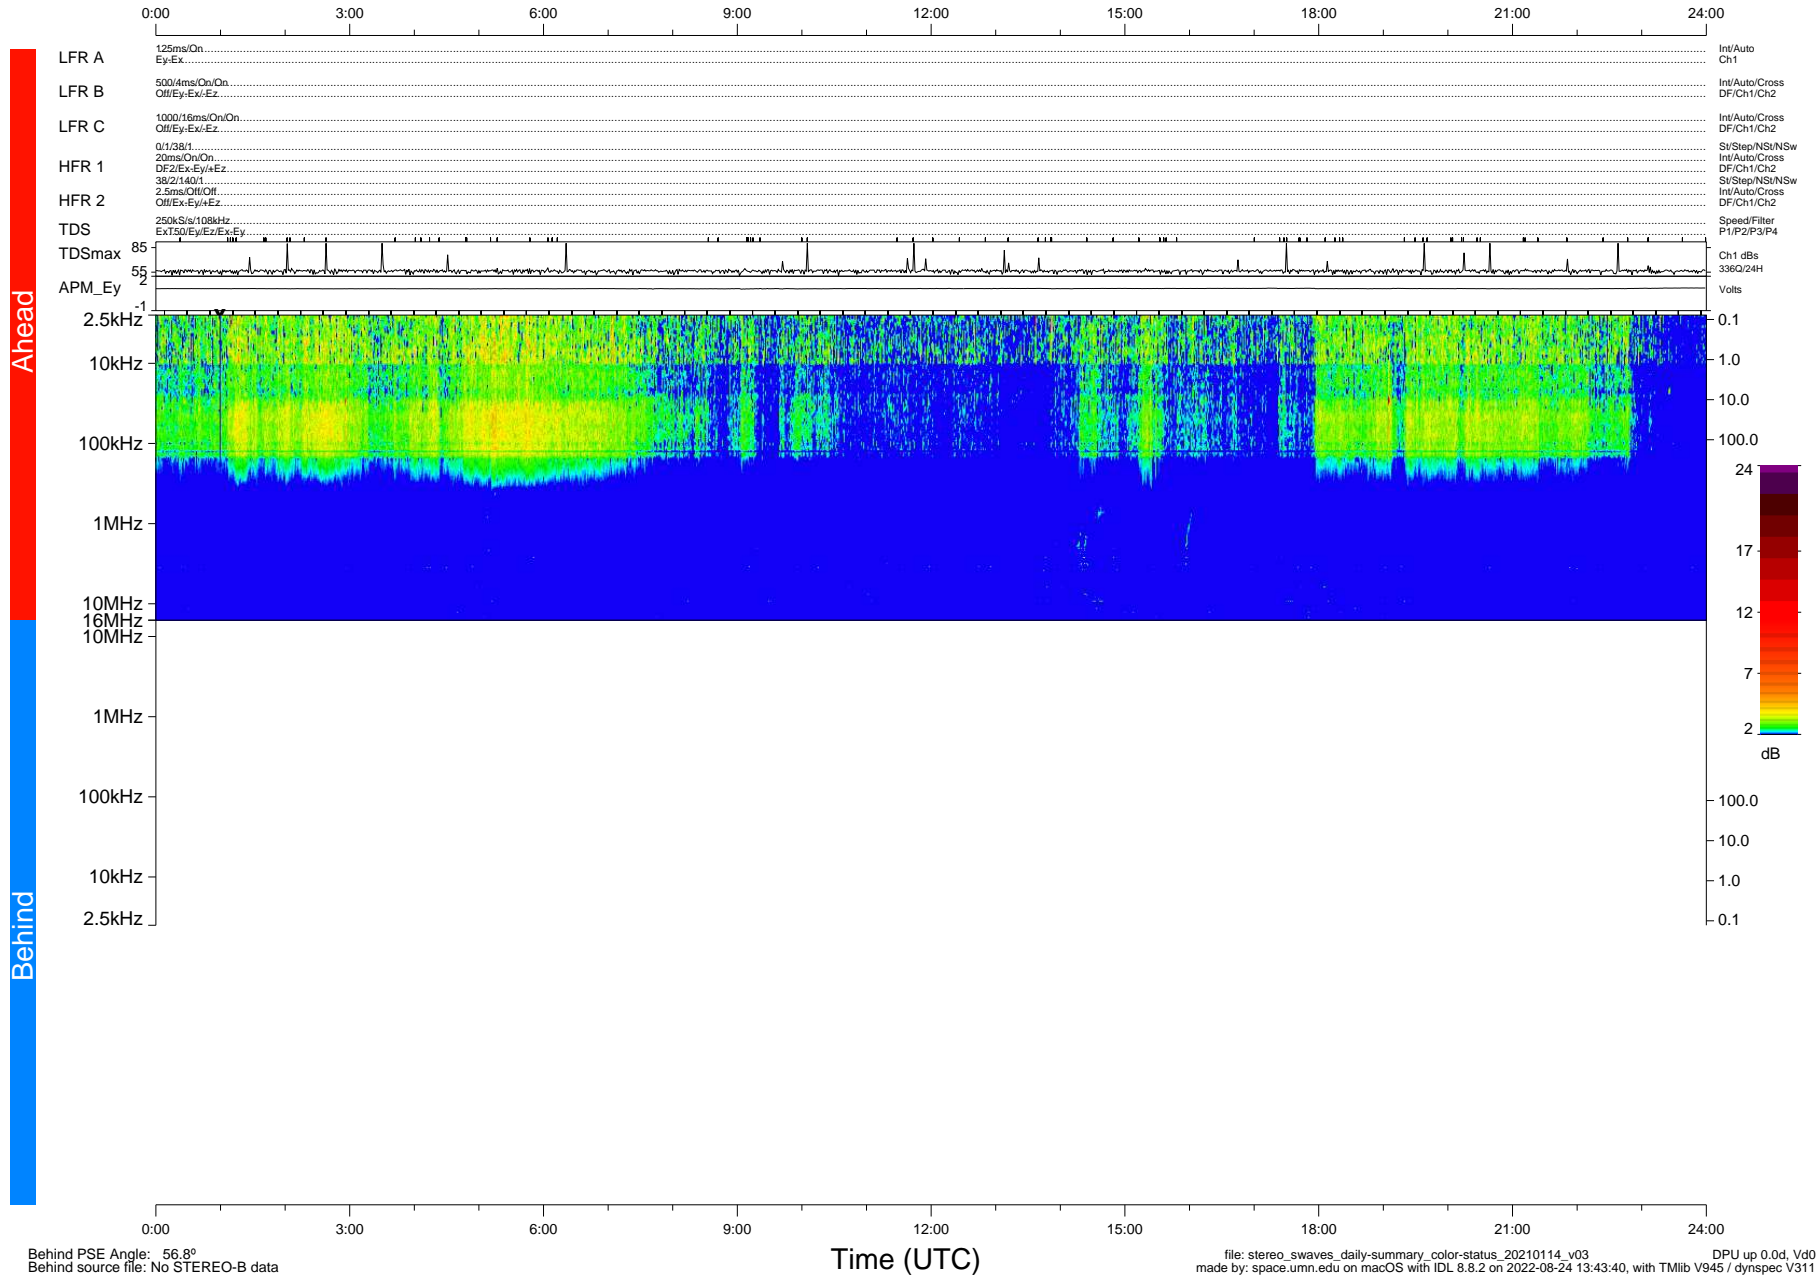

STEREO/WAVES Daily Summary - 14-Jan-2021 (DOY 014)

Ahead source file: swaves_ahead_2021_014_1_05.fin (Recovery: 100.0% HK, 104% Pkts)
 Ahead PSE Angle: -56.6°

DPU up 2017.9d, V412d32

Behind PSE Angle: 56.8°
 Behind source file: No STEREO-B data

file: stereo_swaves_daily-summary_color-status_20210114_v03
 made by: space.umn.edu on macOS with IDL 8.8.2 on 2022-08-24 13:43:40, with Tlib V945 / dynspec V311
 DPU up 0.0d, V40