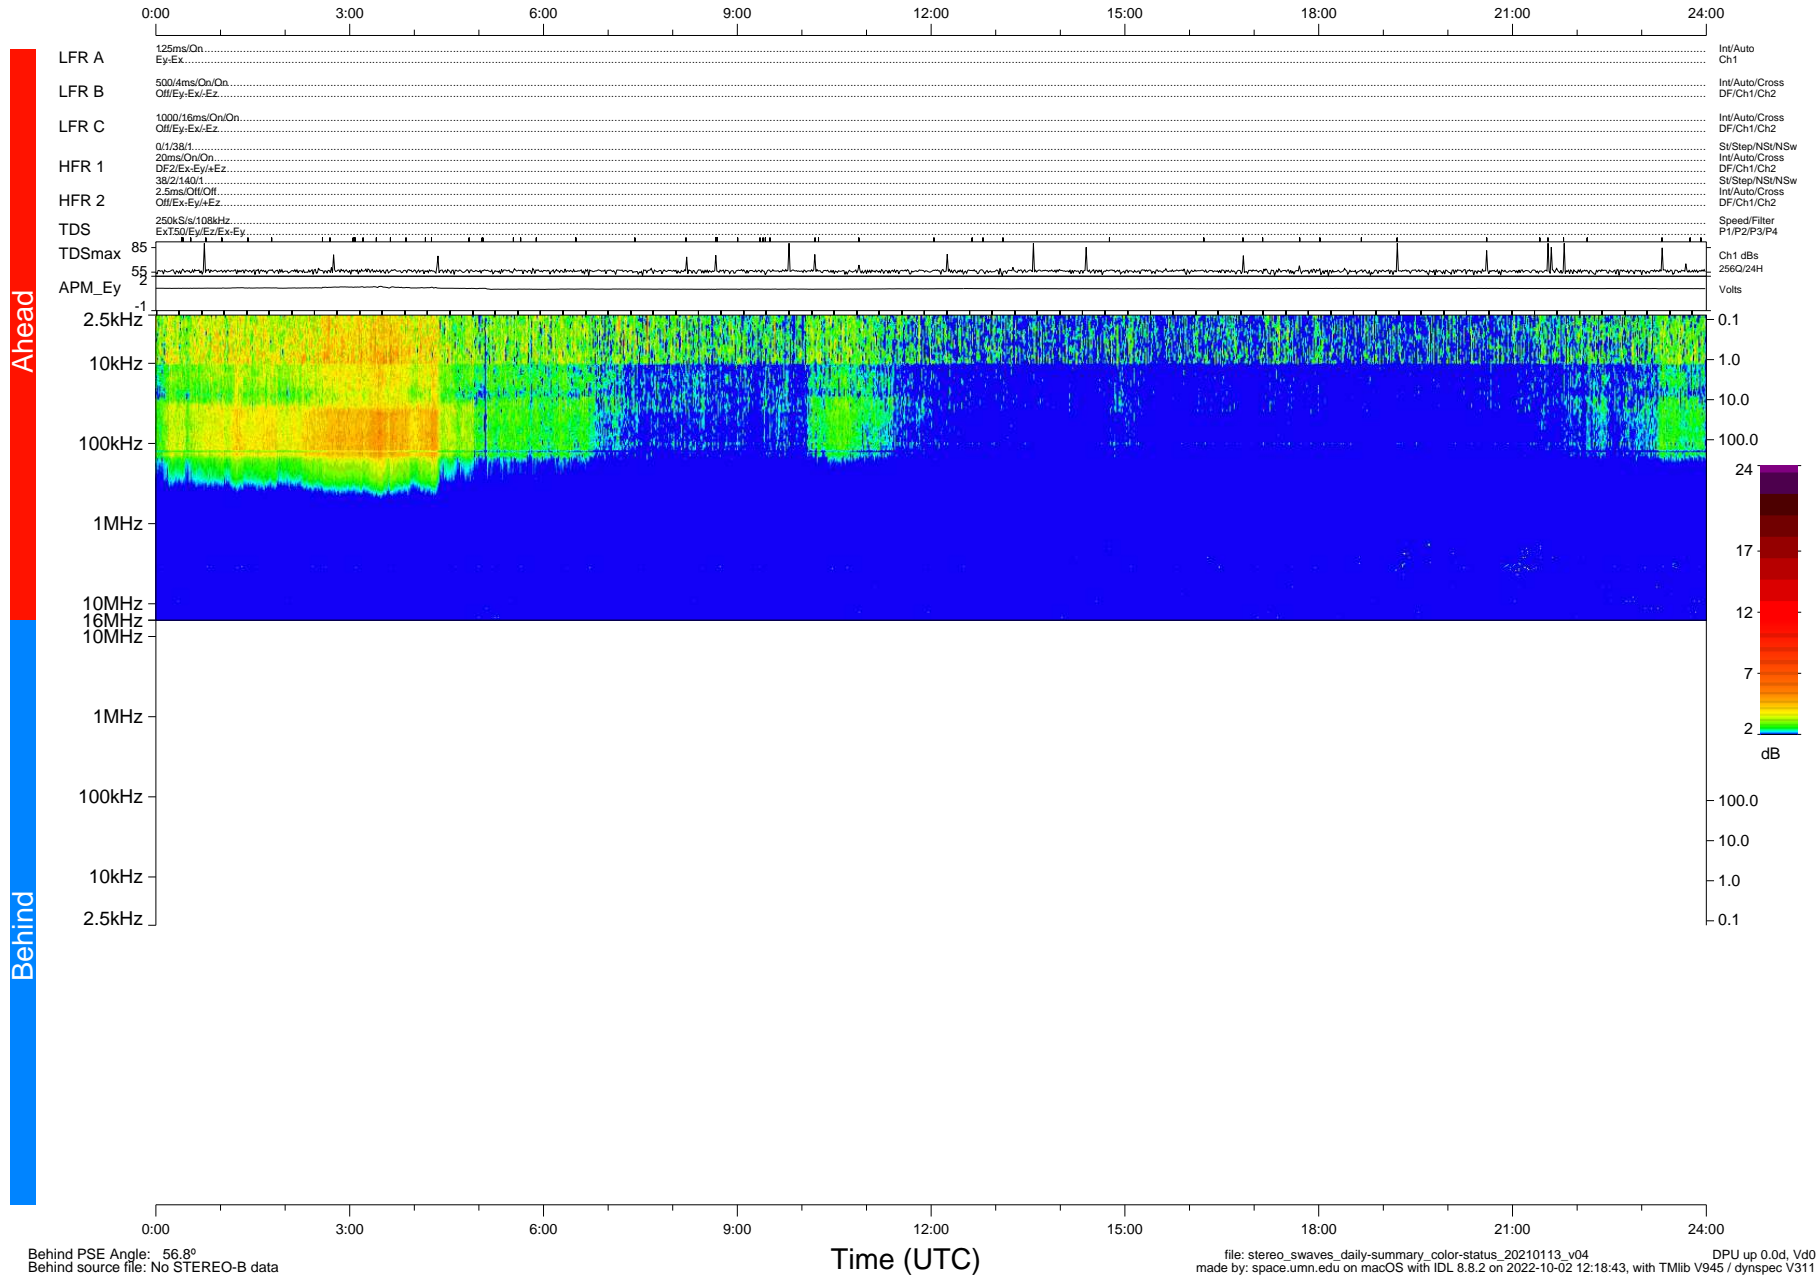

STEREO/WAVES Daily Summary - 13-Jan-2021 (DOY 013)

Ahead source file: swaves_ahead_2021_013_1_05.fin (Recovery: 100.0% HK, 92% Pkts)
 Ahead PSE Angle: -56.7°

DPU up 2016.9d, V412d32

Behind PSE Angle: 56.8°
 Behind source file: No STEREO-B data

file: stereo_swaves_daily-summary_color-status_20210113_v04
 made by: space.umn.edu on macOS with IDL 8.8.2 on 2022-10-02 12:18:43, with Tlib V945 / dynspec V311
 DPU up 0.0d, Vd0