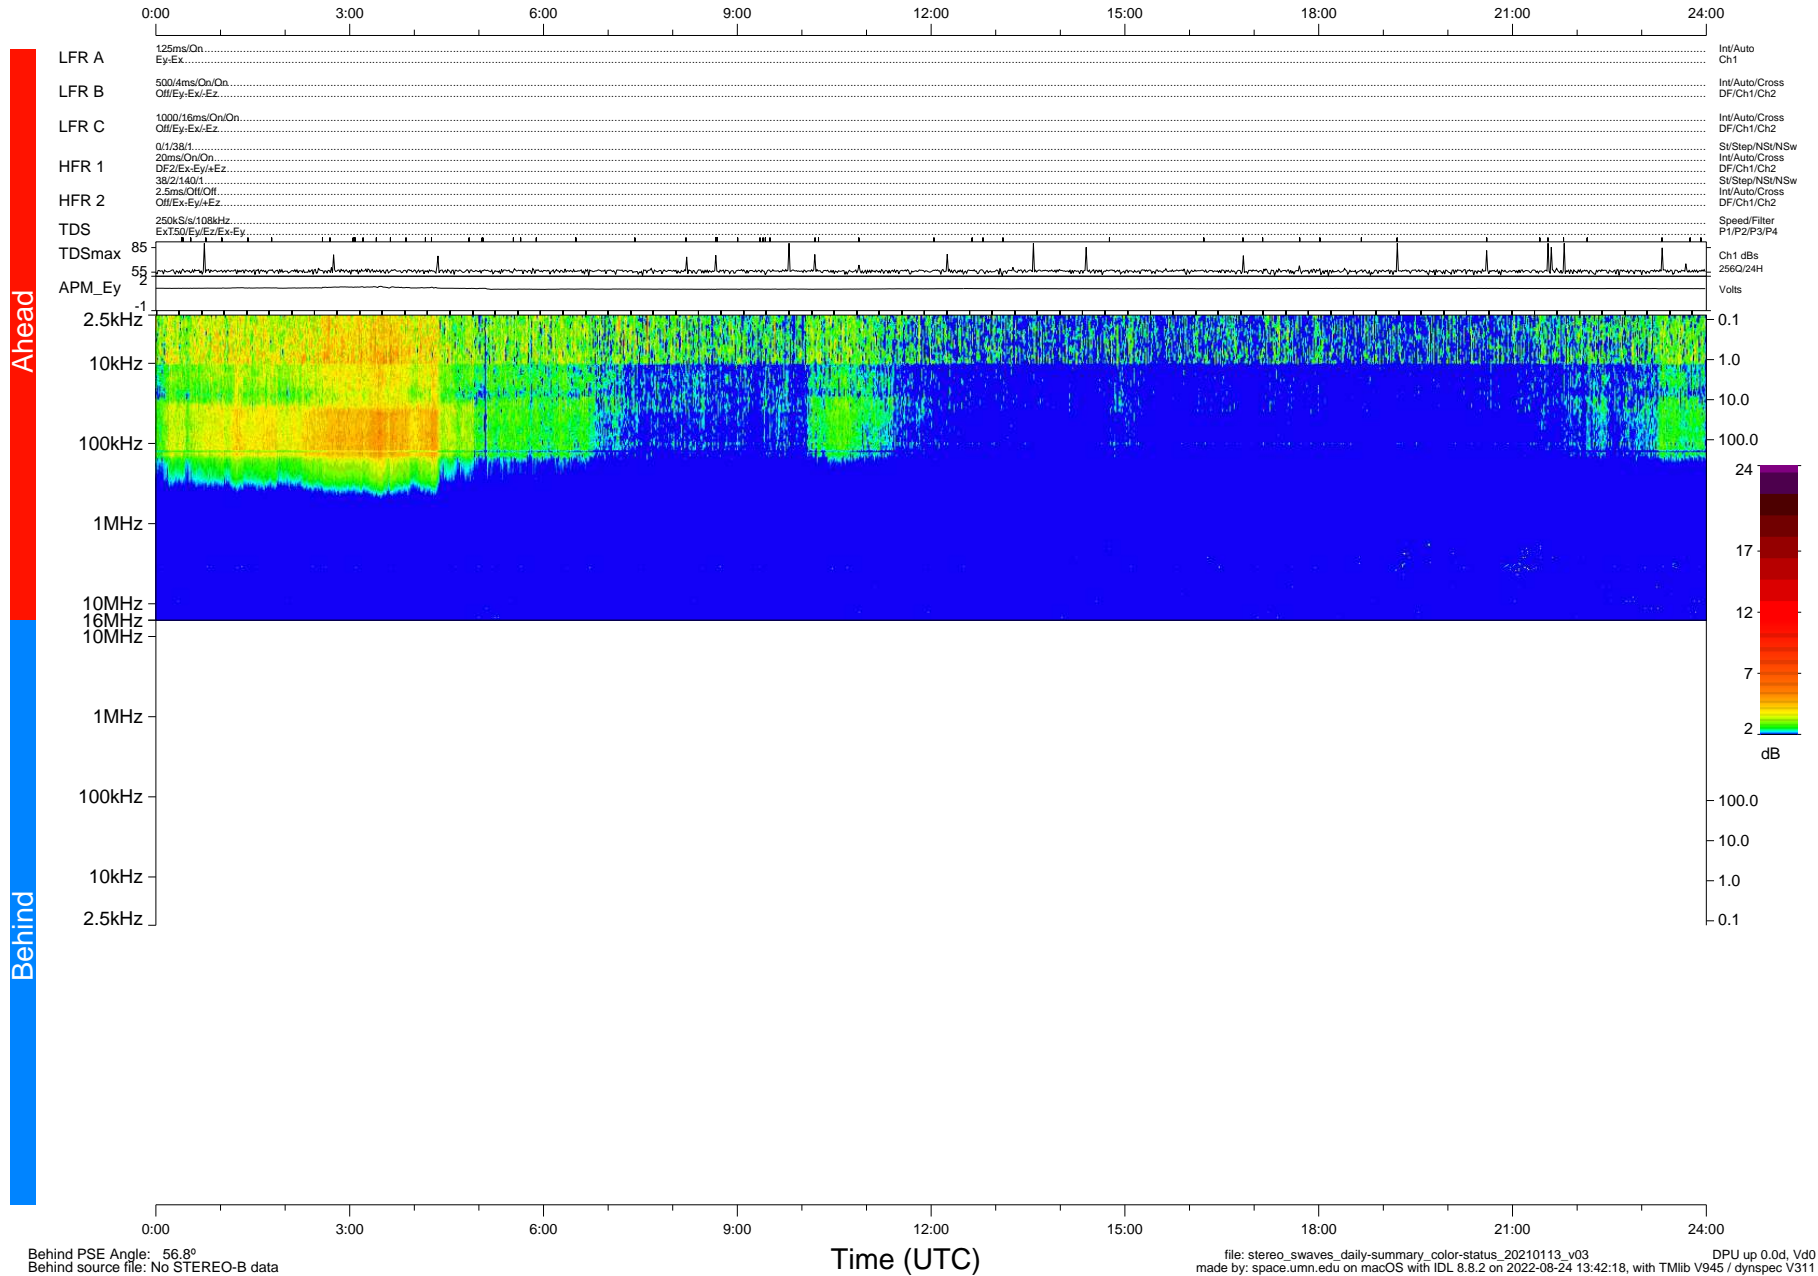

# STEREO/WAVES Daily Summary - 13-Jan-2021 (DOY 013)

Ahead source file: swaves\_ahead\_2021\_013\_1\_05.fin (Recovery: 100.0% HK, 92% Pkts)  
 Ahead PSE Angle: -56.7°

DPU up 2016.9d, V412d32

Behind PSE Angle: 56.8°  
 Behind source file: No STEREO-B data

Time (UTC)

file: stereo\_swaves\_daily-summary\_color-status\_20210113\_v03 DPU up 0.0d, Vd0  
 made by: space.umn.edu on macOS with IDL 8.8.2 on 2022-08-24 13:42:18, with Tlib V945 / dynspec V311