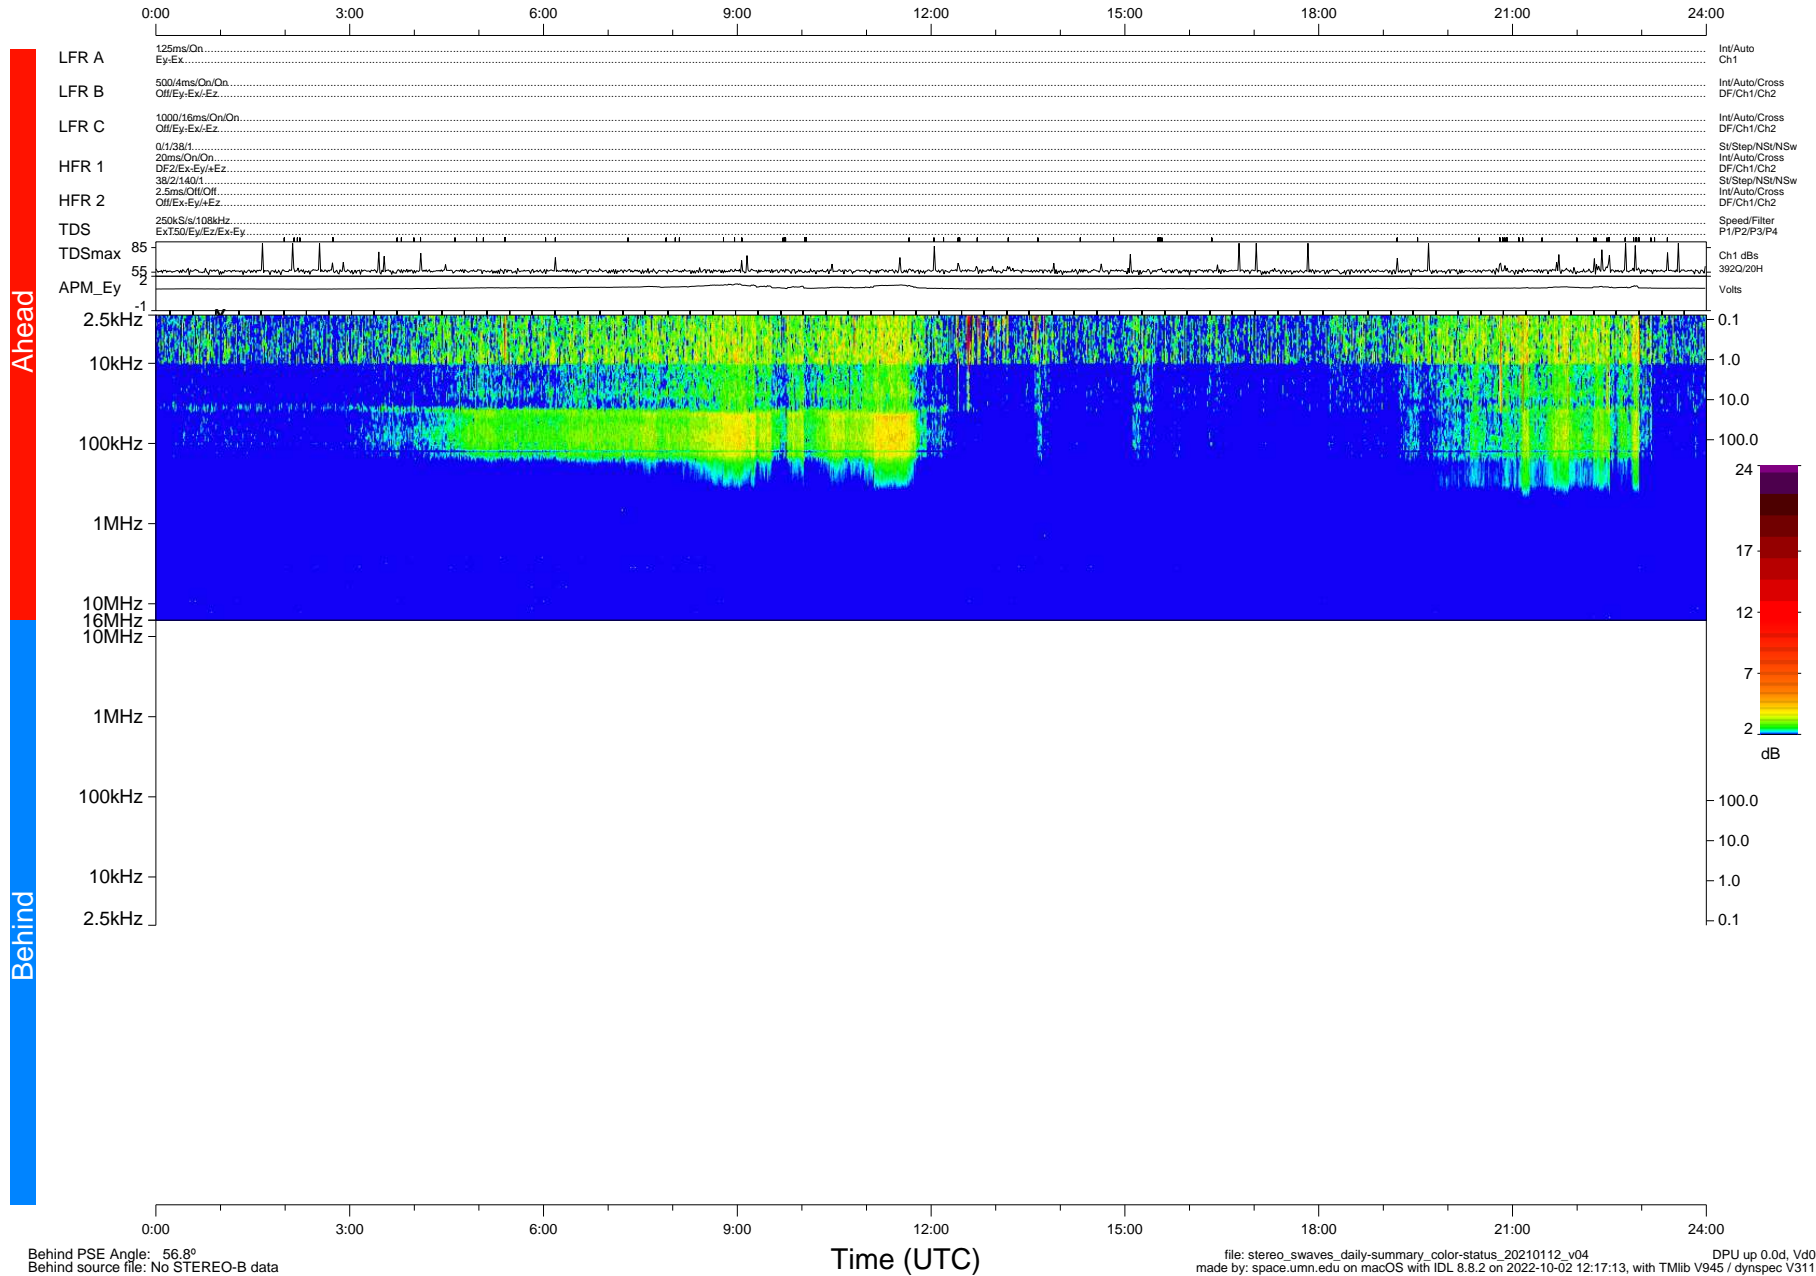

STEREO/WAVES Daily Summary - 12-Jan-2021 (DOY 012)

Ahead source file: swaves_ahead_2021_012_1_05.fin (Recovery: 100.0% HK, 112% Pkts)
 Ahead PSE Angle: -56.7°

DPU up 2015.9d, V412d32

Behind PSE Angle: 56.8°
 Behind source file: No STEREO-B data

Time (UTC)

file: stereo_swaves_daily-summary_color-status_20210112_v04 DPU up 0.0d, Vd0
 made by: space.umn.edu on macOS with IDL 8.8.2 on 2022-10-02 12:17:13, with Tlib V945 / dynspec V311