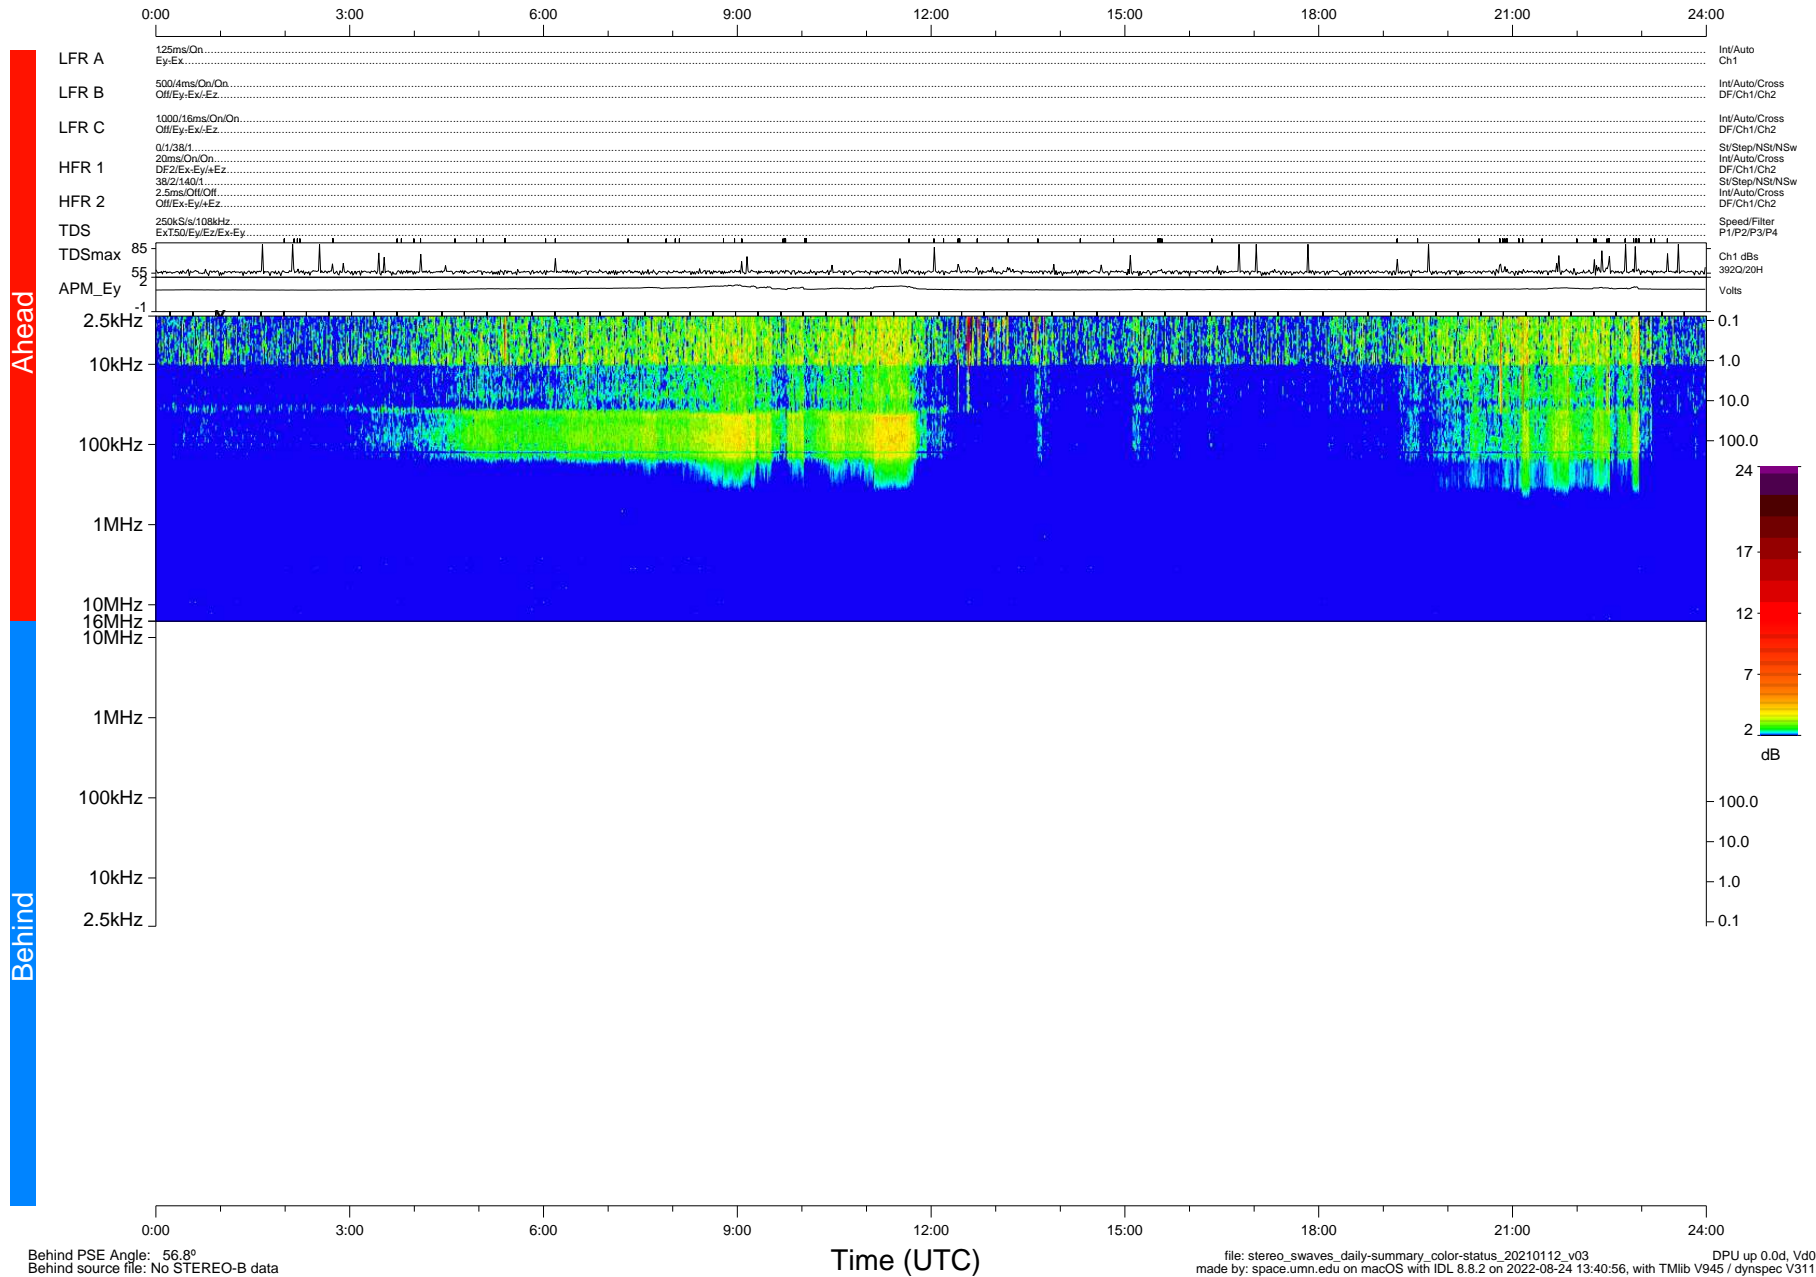

STEREO/WAVES Daily Summary - 12-Jan-2021 (DOY 012)

Ahead source file: swaves_ahead_2021_012_1_05.fin (Recovery: 100.0% HK, 112% Pkts)
 Ahead PSE Angle: -56.7°

DPU up 2015.9d, V412d32

Behind PSE Angle: 56.8°
 Behind source file: No STEREO-B data

Time (UTC)

file: stereo_swaves_daily-summary_color-status_20210112_v03 DPU up 0.0d, Vd0
 made by: space.umn.edu on macOS with IDL 8.8.2 on 2022-08-24 13:40:56, with Tlib V945 / dynspec V311