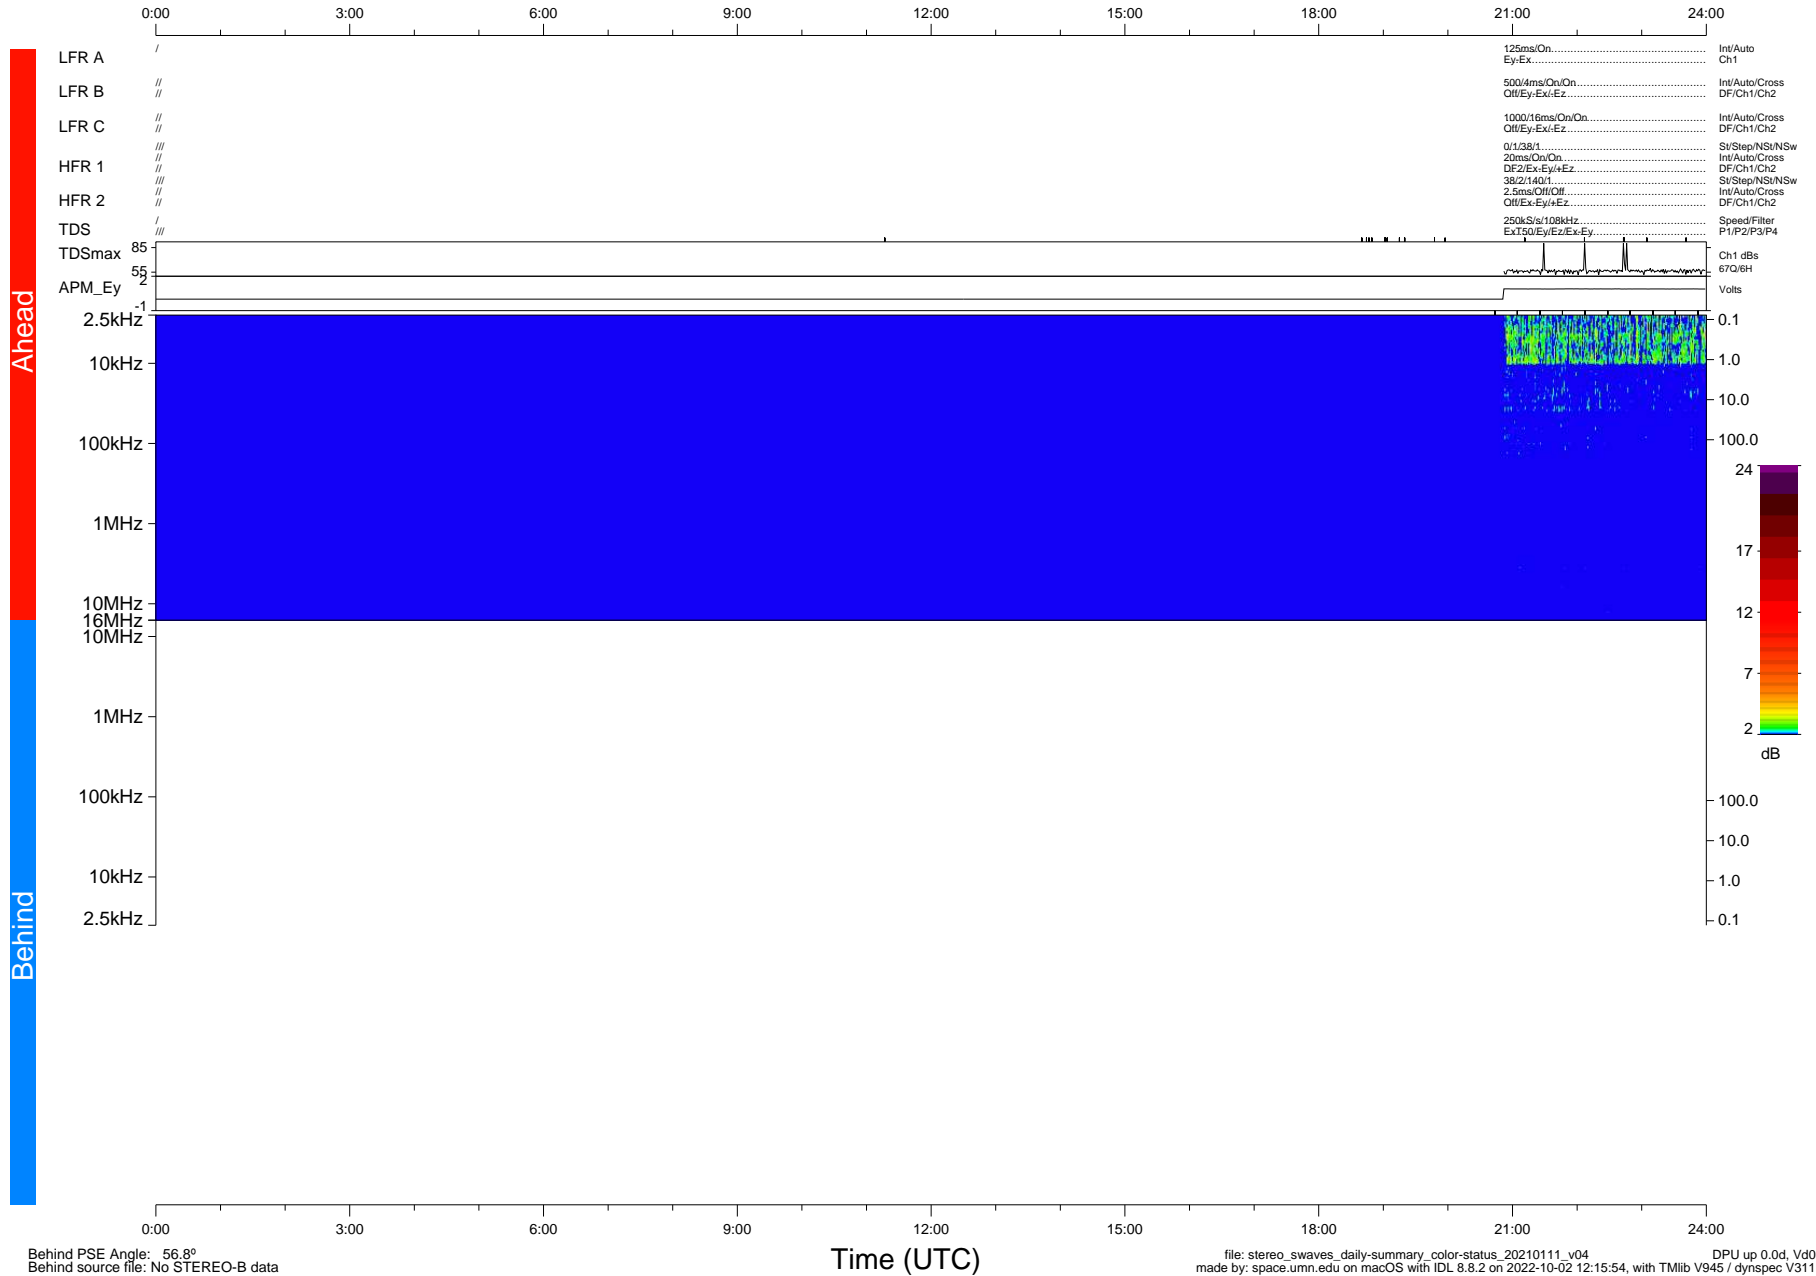

STEREO/WAVES Daily Summary - 11-Jan-2021 (DOY 011)

Ahead source file: swaves_ahead_2021_011_1_05.fin (Recovery: 13.1% HK, 17% Pkts)
 Ahead PSE Angle: -56.8°

DPU up 2014.9d, V412d32

Behind PSE Angle: 56.8°
 Behind source file: No STEREO-B data

file: stereo_swaves_daily-summary_color-status_20210111_v04
 DPU up 0.0d, Vd0
 made by: space.umn.edu on macOS with IDL 8.8.2 on 2022-10-02 12:15:54, with Tlib V945 / dynspec V311