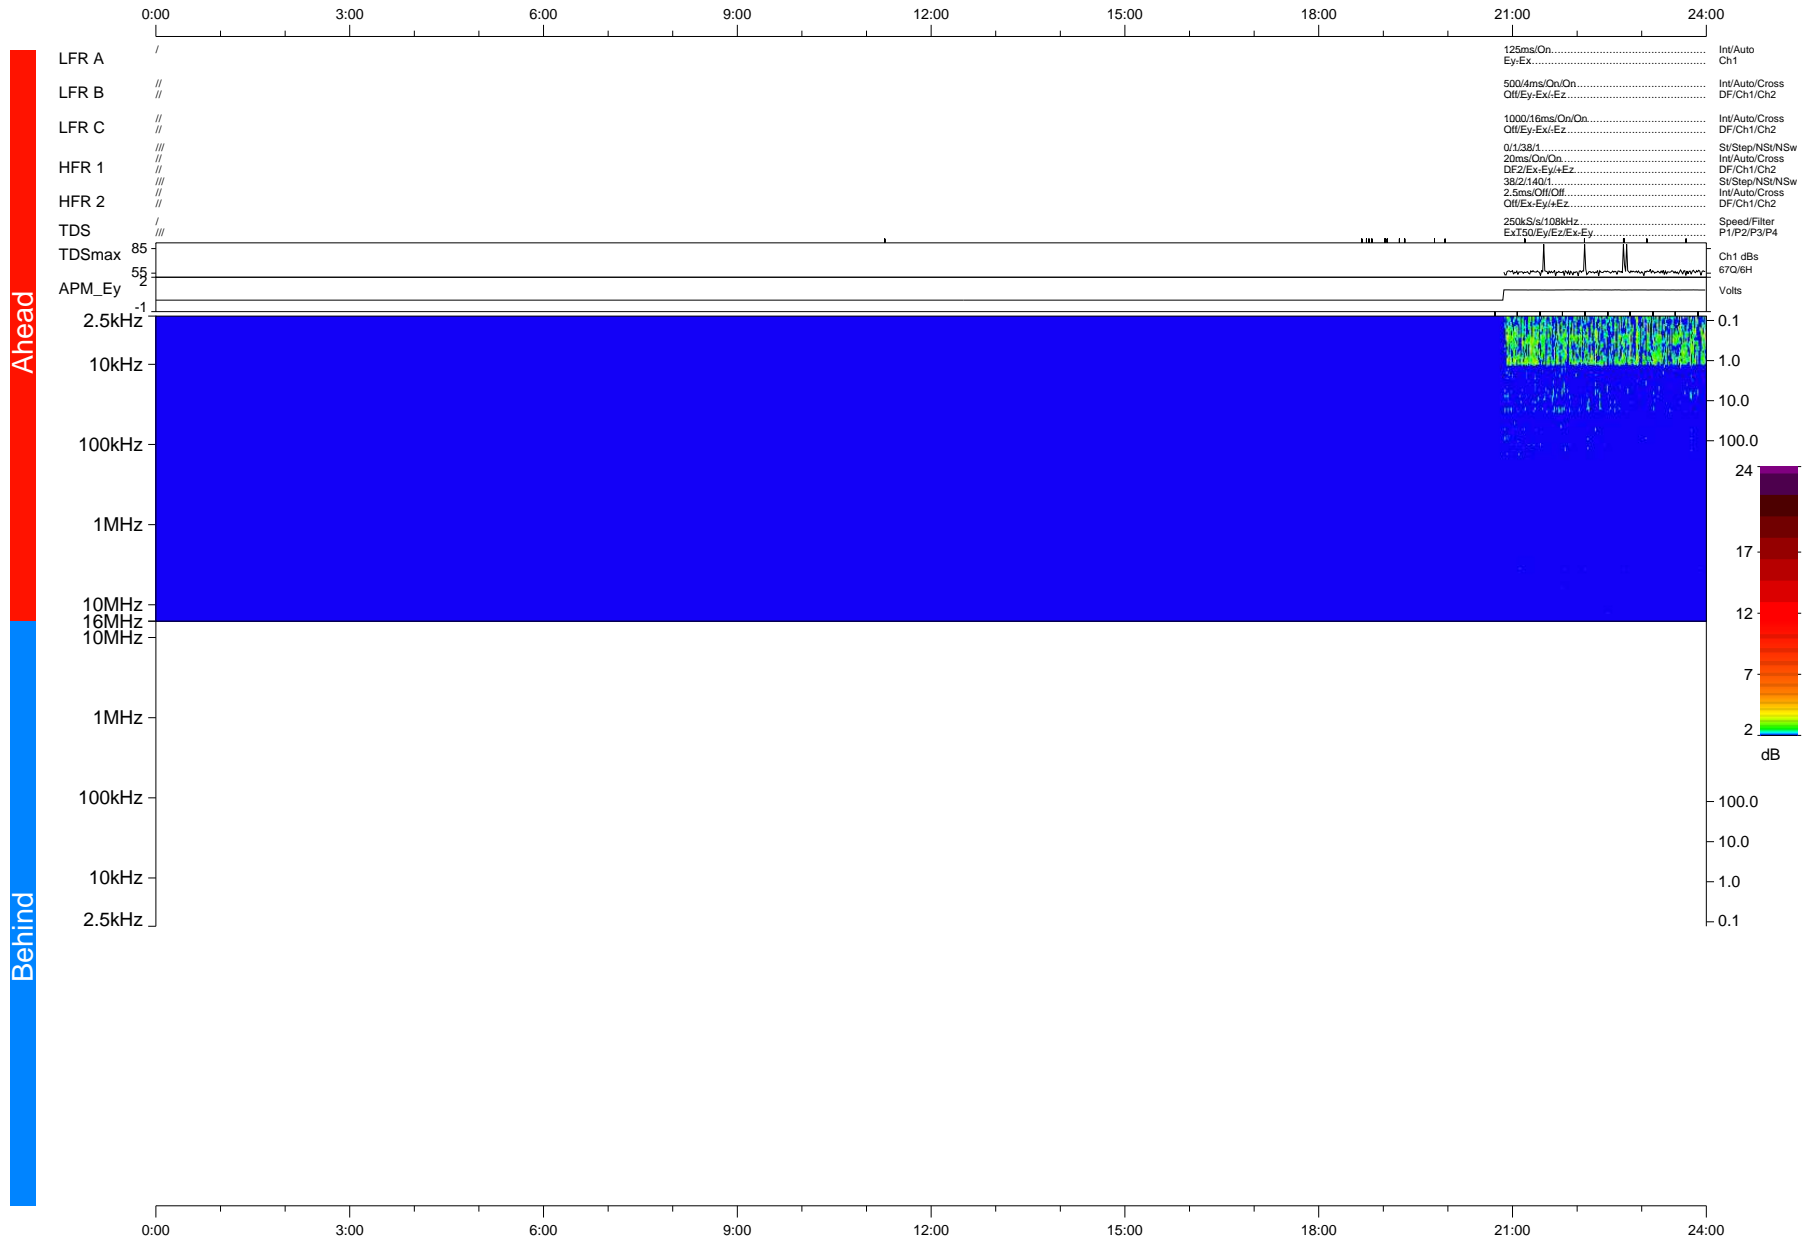

STEREO/WAVES Daily Summary - 11-Jan-2021 (DOY 011)

Ahead source file: swaves_ahead_2021_011_1_05.fin (Recovery: 13.1% HK, 17% Pkts)
 Ahead PSE Angle: -56.8°

DPU up 2014.9d, V412d32

Behind PSE Angle: 56.8°
 Behind source file: No STEREO-B data

Time (UTC)

file: stereo_swaves_daily-summary_color-status_20210111_v03 DPU up 0.0d, Vd0
 made by: space.umn.edu on macOS with IDL 8.8.2 on 2022-08-24 13:39:37, with TLib V945 / dynspec V311