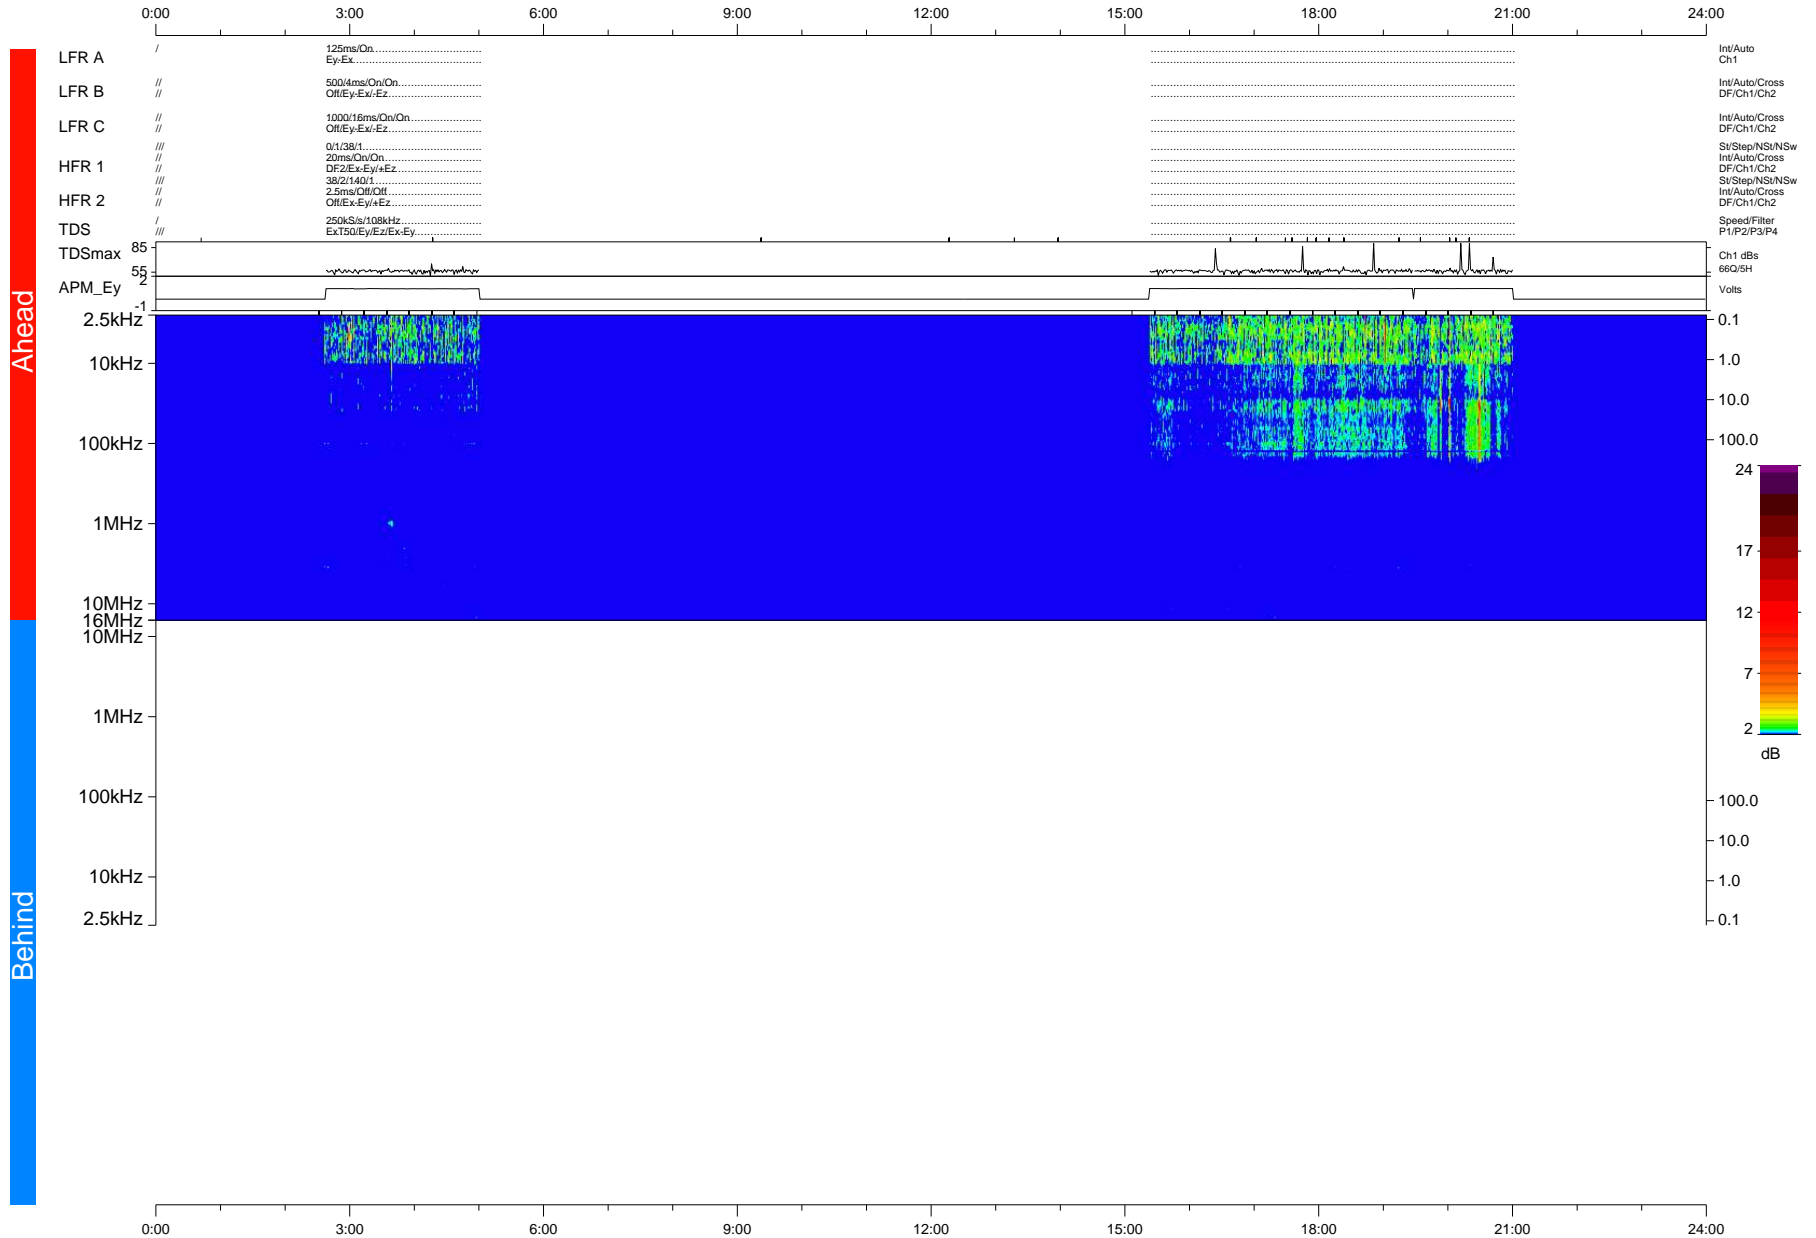

# STEREO/WAVES Daily Summary - 09-Jan-2021 (DOY 009)

Ahead source file: swaves\_ahead\_2021\_009\_1\_05.fin (Recovery: 33.3% HK, 28% Pkts)  
 Ahead PSE Angle: -56.7°

DPU up 2012.8d, V412d32

Behind PSE Angle: 56.9°  
 Behind source file: No STEREO-B data

Time (UTC)

file: stereo\_swaves\_daily-summary\_color-status\_20210109\_v04  
 made by: space.umn.edu on macOS with IDL 8.8.2 on 2022-10-02 12:14:53, with TLib V945 / dynspec V311  
 DPU up 0.0d, Vd0