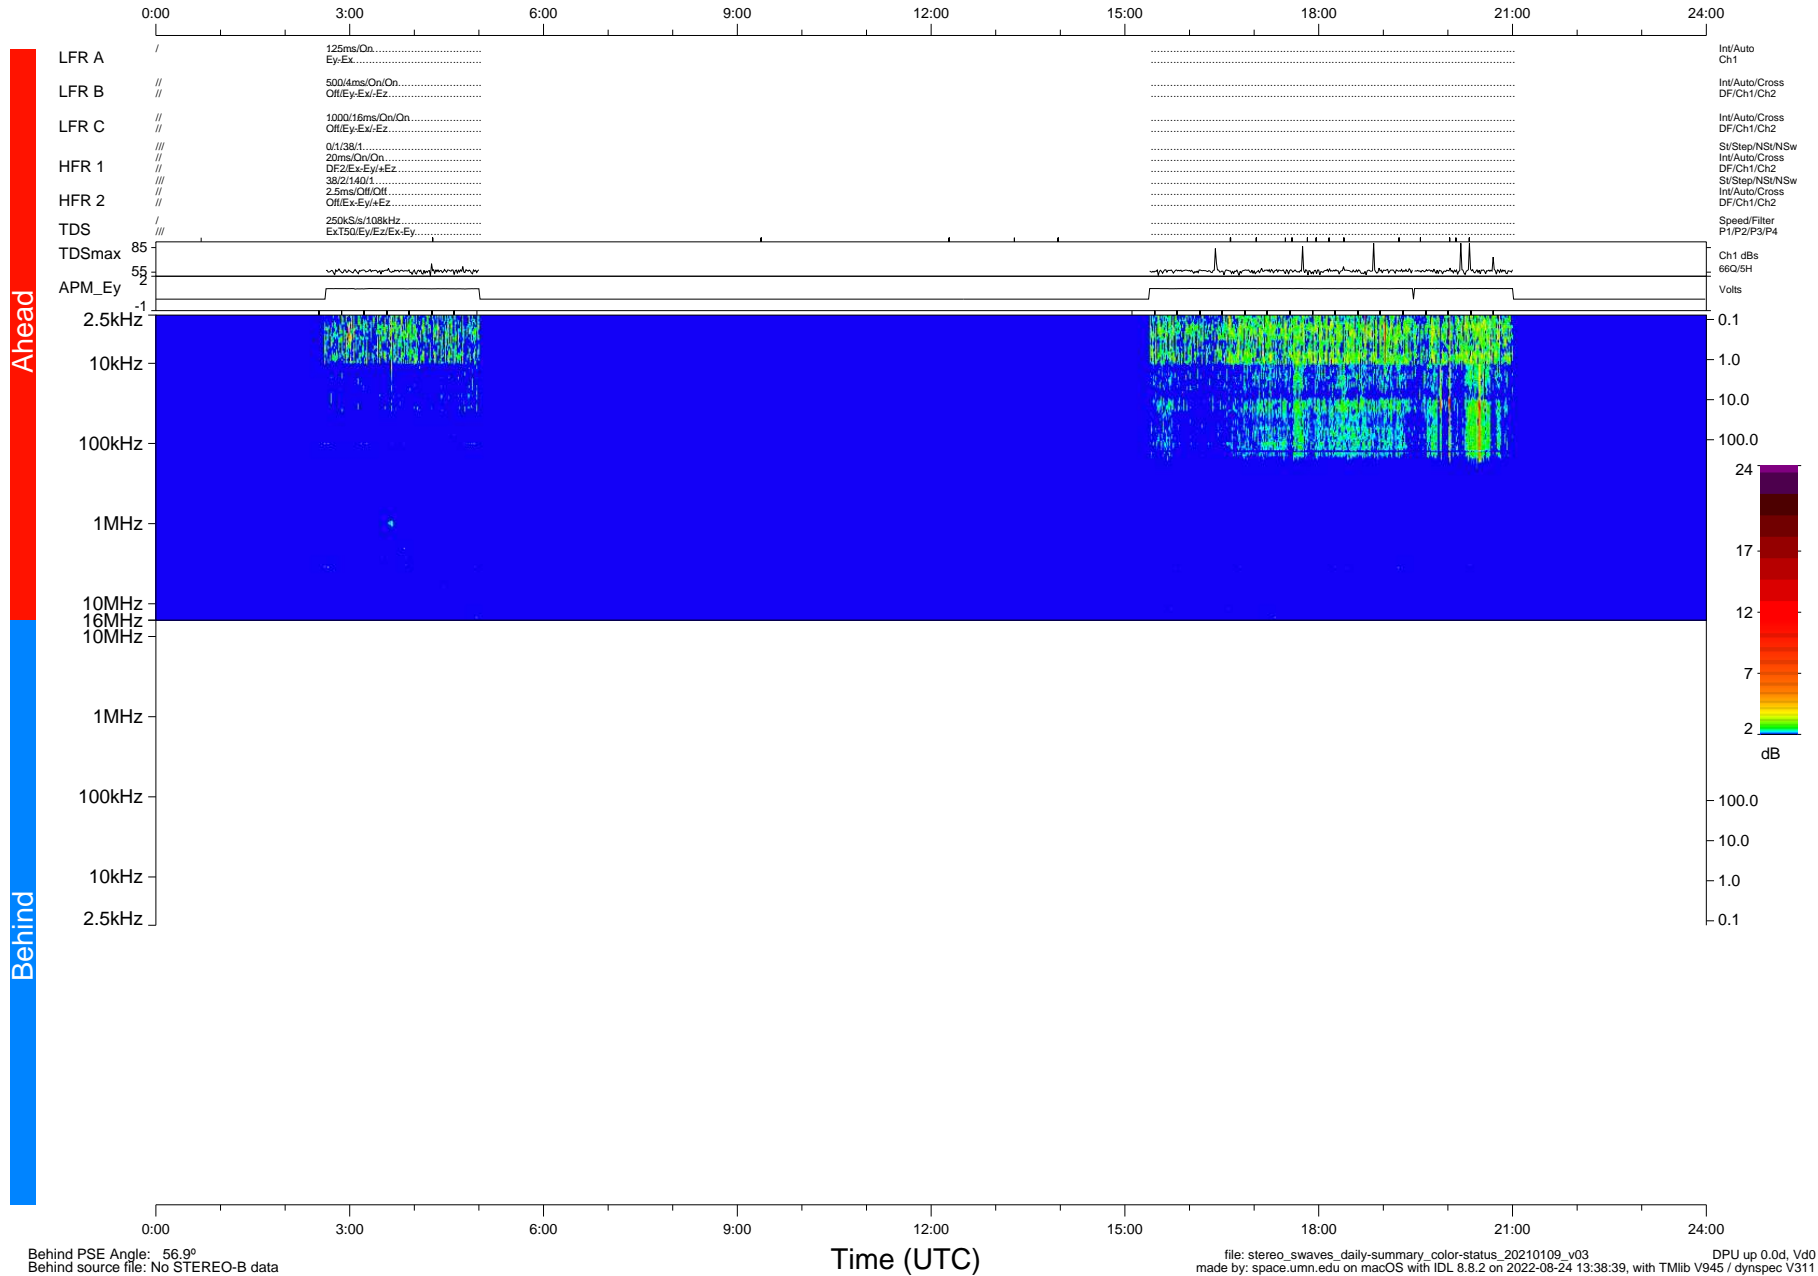

# STEREO/WAVES Daily Summary - 09-Jan-2021 (DOY 009)

Ahead source file: swaves\_ahead\_2021\_009\_1\_05.fin (Recovery: 33.3% HK, 28% Pkts)  
 Ahead PSE Angle: -56.7°

DPU up 2012.8d, V412d32

Behind PSE Angle: 56.9°  
 Behind source file: No STEREO-B data

Time (UTC)

file: stereo\_swaves\_daily-summary\_color-status\_20210109\_v03  
 made by: space.umn.edu on macOS with IDL 8.8.2 on 2022-08-24 13:38:39, with Tlib V945 / dynspec V311  
 DPU up 0.0d, V40