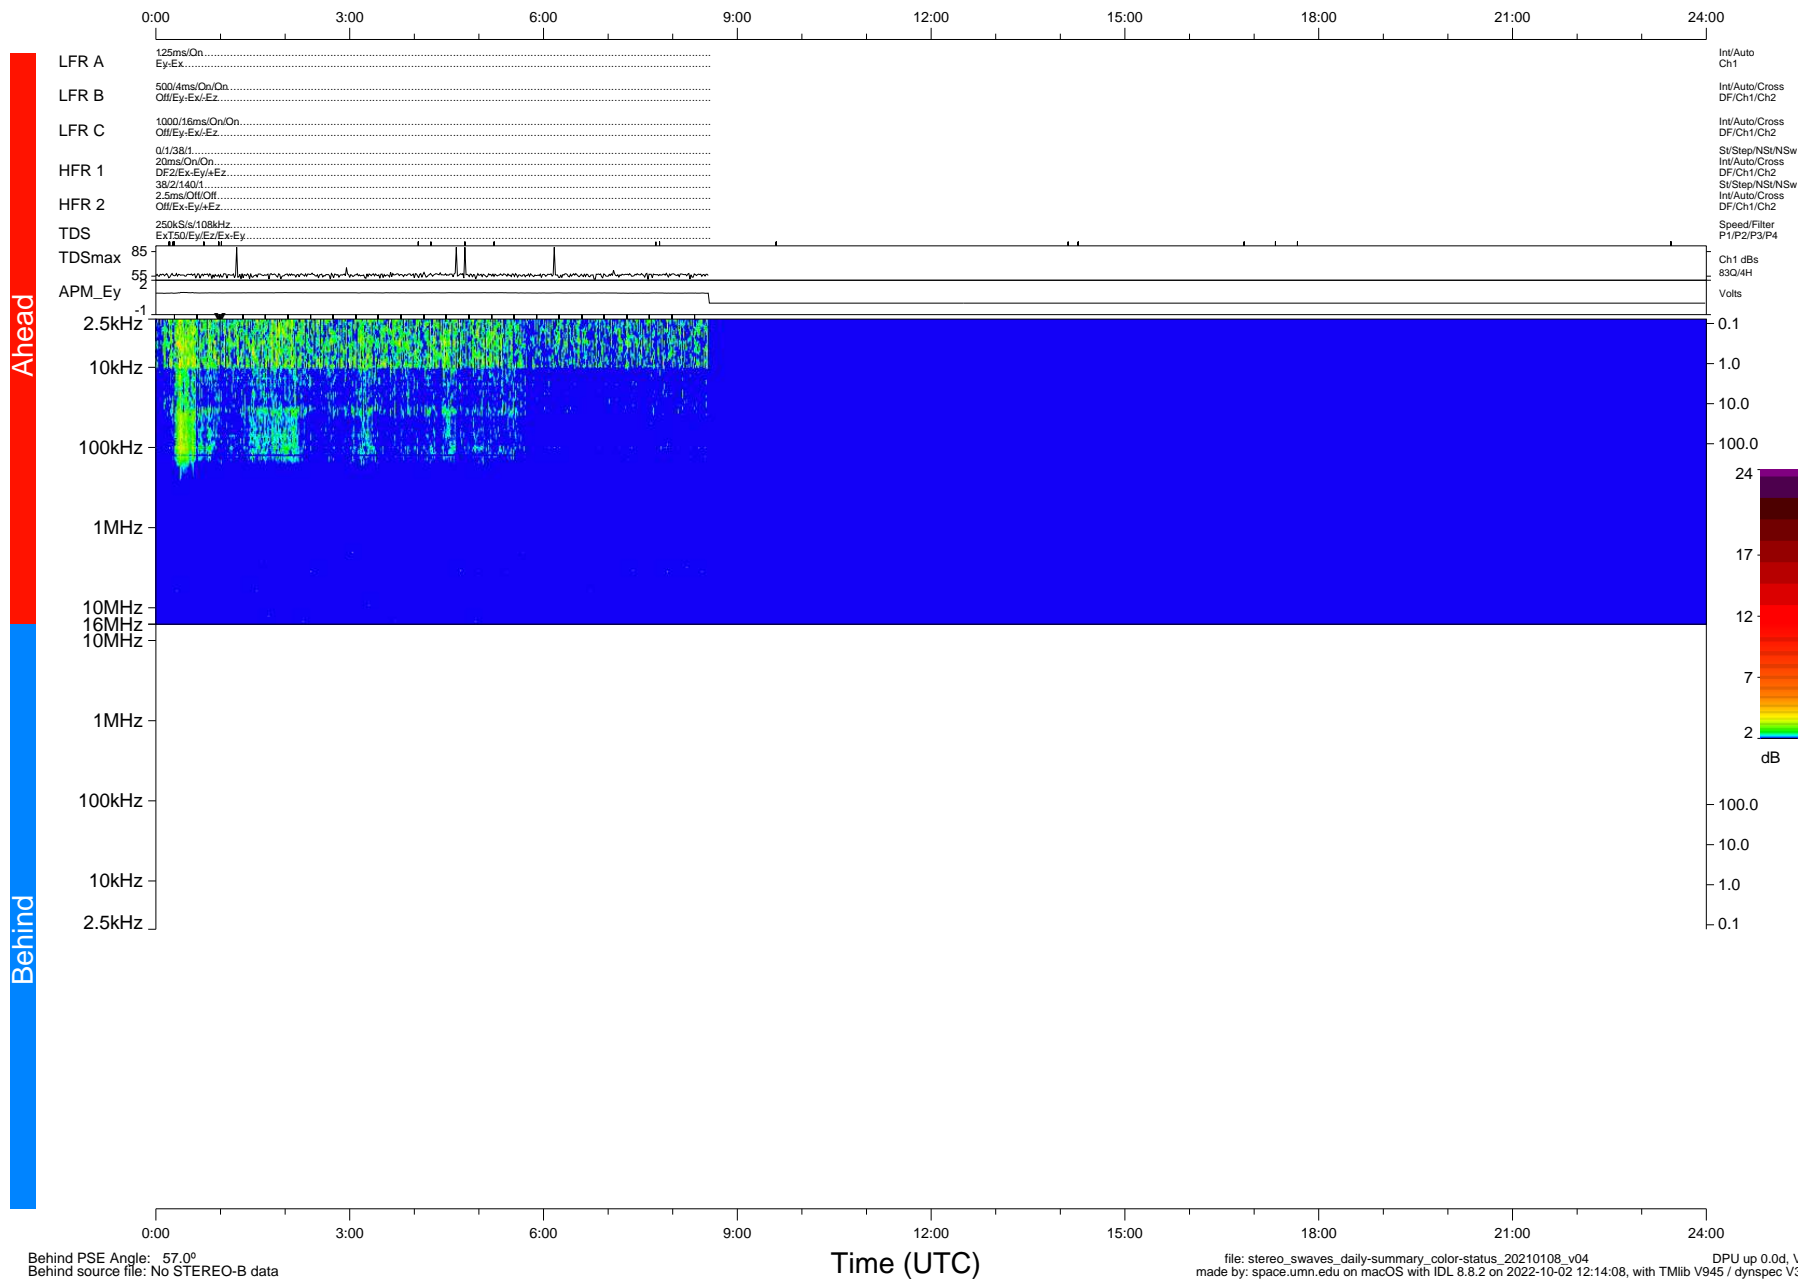

STEREO/WAVES Daily Summary - 08-Jan-2021 (DOY 008)

Ahead source file: swaves_ahead_2021_008_1_05.fin (Recovery: 35.7% HK, 32% Pkts)
 Ahead PSE Angle: -56.8°

DPU up 2011.3d, V412d32

Behind PSE Angle: 57.0°
 Behind source file: No STEREO-B data

Time (UTC)

file: stereo_swaves_daily-summary_color-status_20210108_v04
 made by: space.umn.edu on macOS with IDL 8.8.2 on 2022-10-02 12:14:08, with Tlib V945 / dynspec V311

DPU up 0.0d, Vd0