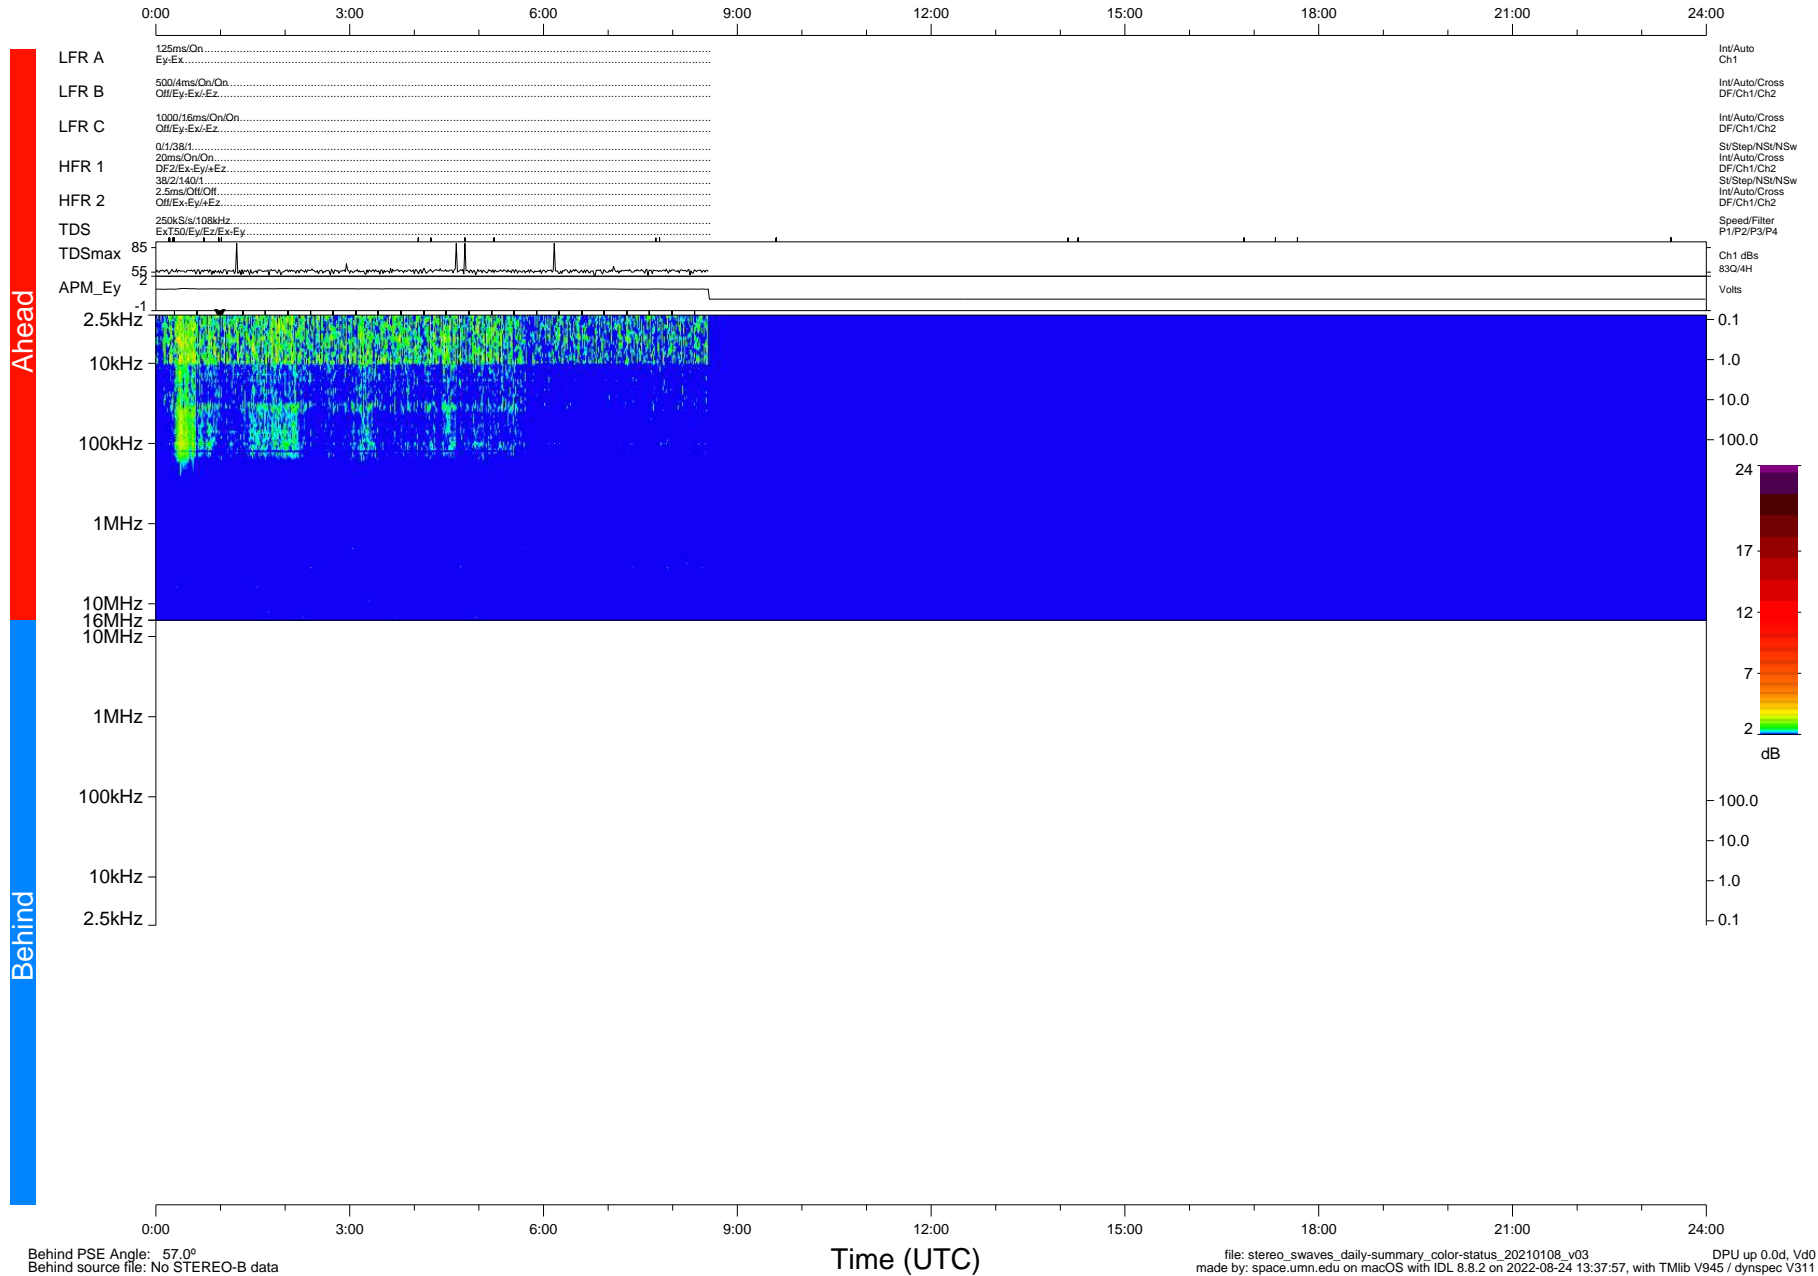

STEREO/WAVES Daily Summary - 08-Jan-2021 (DOY 008)

Ahead source file: swaves_ahead_2021_008_1_05.fin (Recovery: 35.7% HK, 32% Pkts)
 Ahead PSE Angle: -56.8°

DPU up 2011.3d, V412d32

Behind PSE Angle: 57.0°
 Behind source file: No STEREO-B data

Time (UTC)

file: stereo_swaves_daily-summary_color-status_20210108_v03
 made by: space.umn.edu on macOS with IDL 8.8.2 on 2022-08-24 13:37:57, with Tlib V945 / dynspec V311
 DPU up 0.0d, Vd0