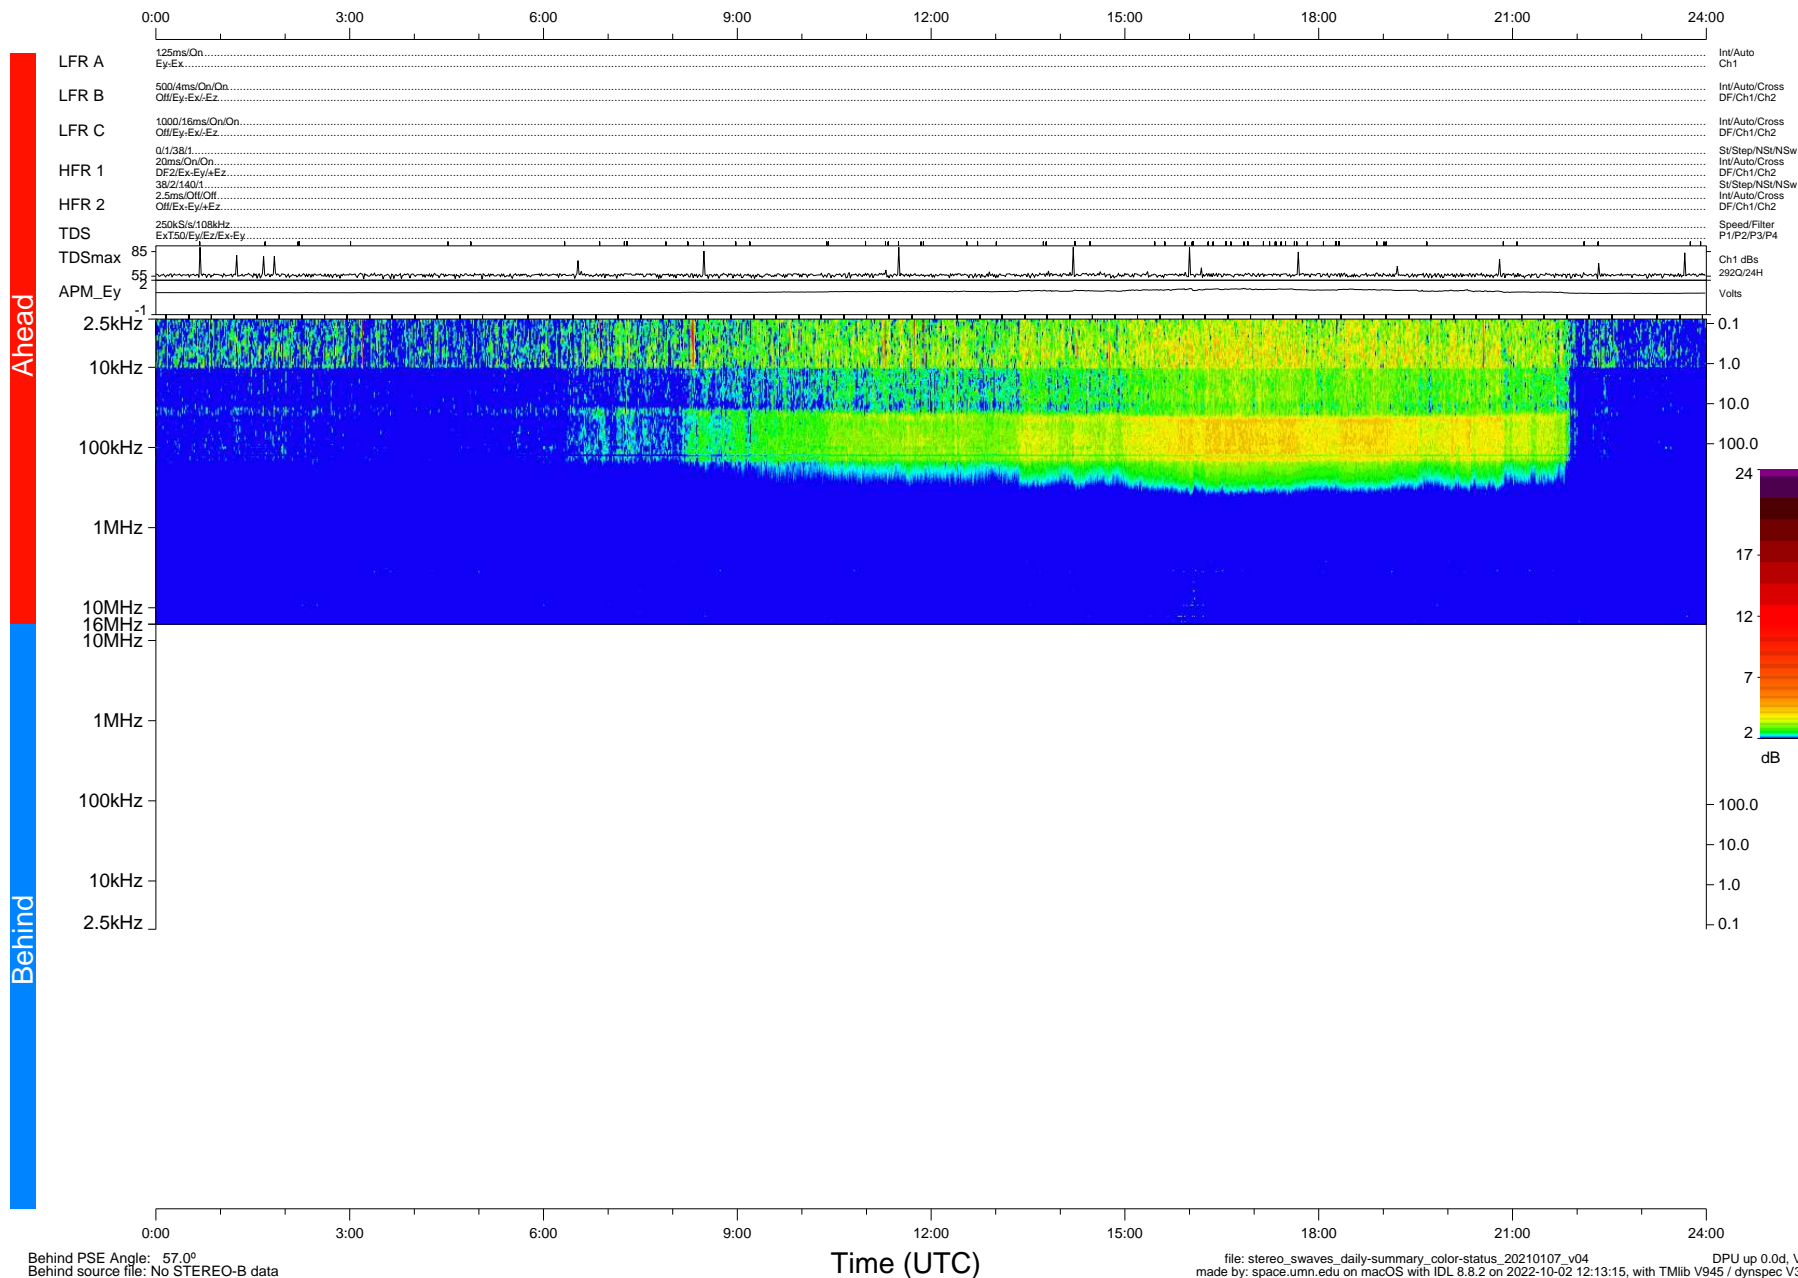

STEREO/WAVES Daily Summary - 07-Jan-2021 (DOY 007)

Ahead source file: swaves_ahead_2021_007_1_05.fin (Recovery: 100.0% HK, 98% Pkts)
Ahead PSE Angle: -56.8°

DPU up 2010.9d, V412d32

Behind PSE Angle: 57.0°
Behind source file: No STEREO-B data