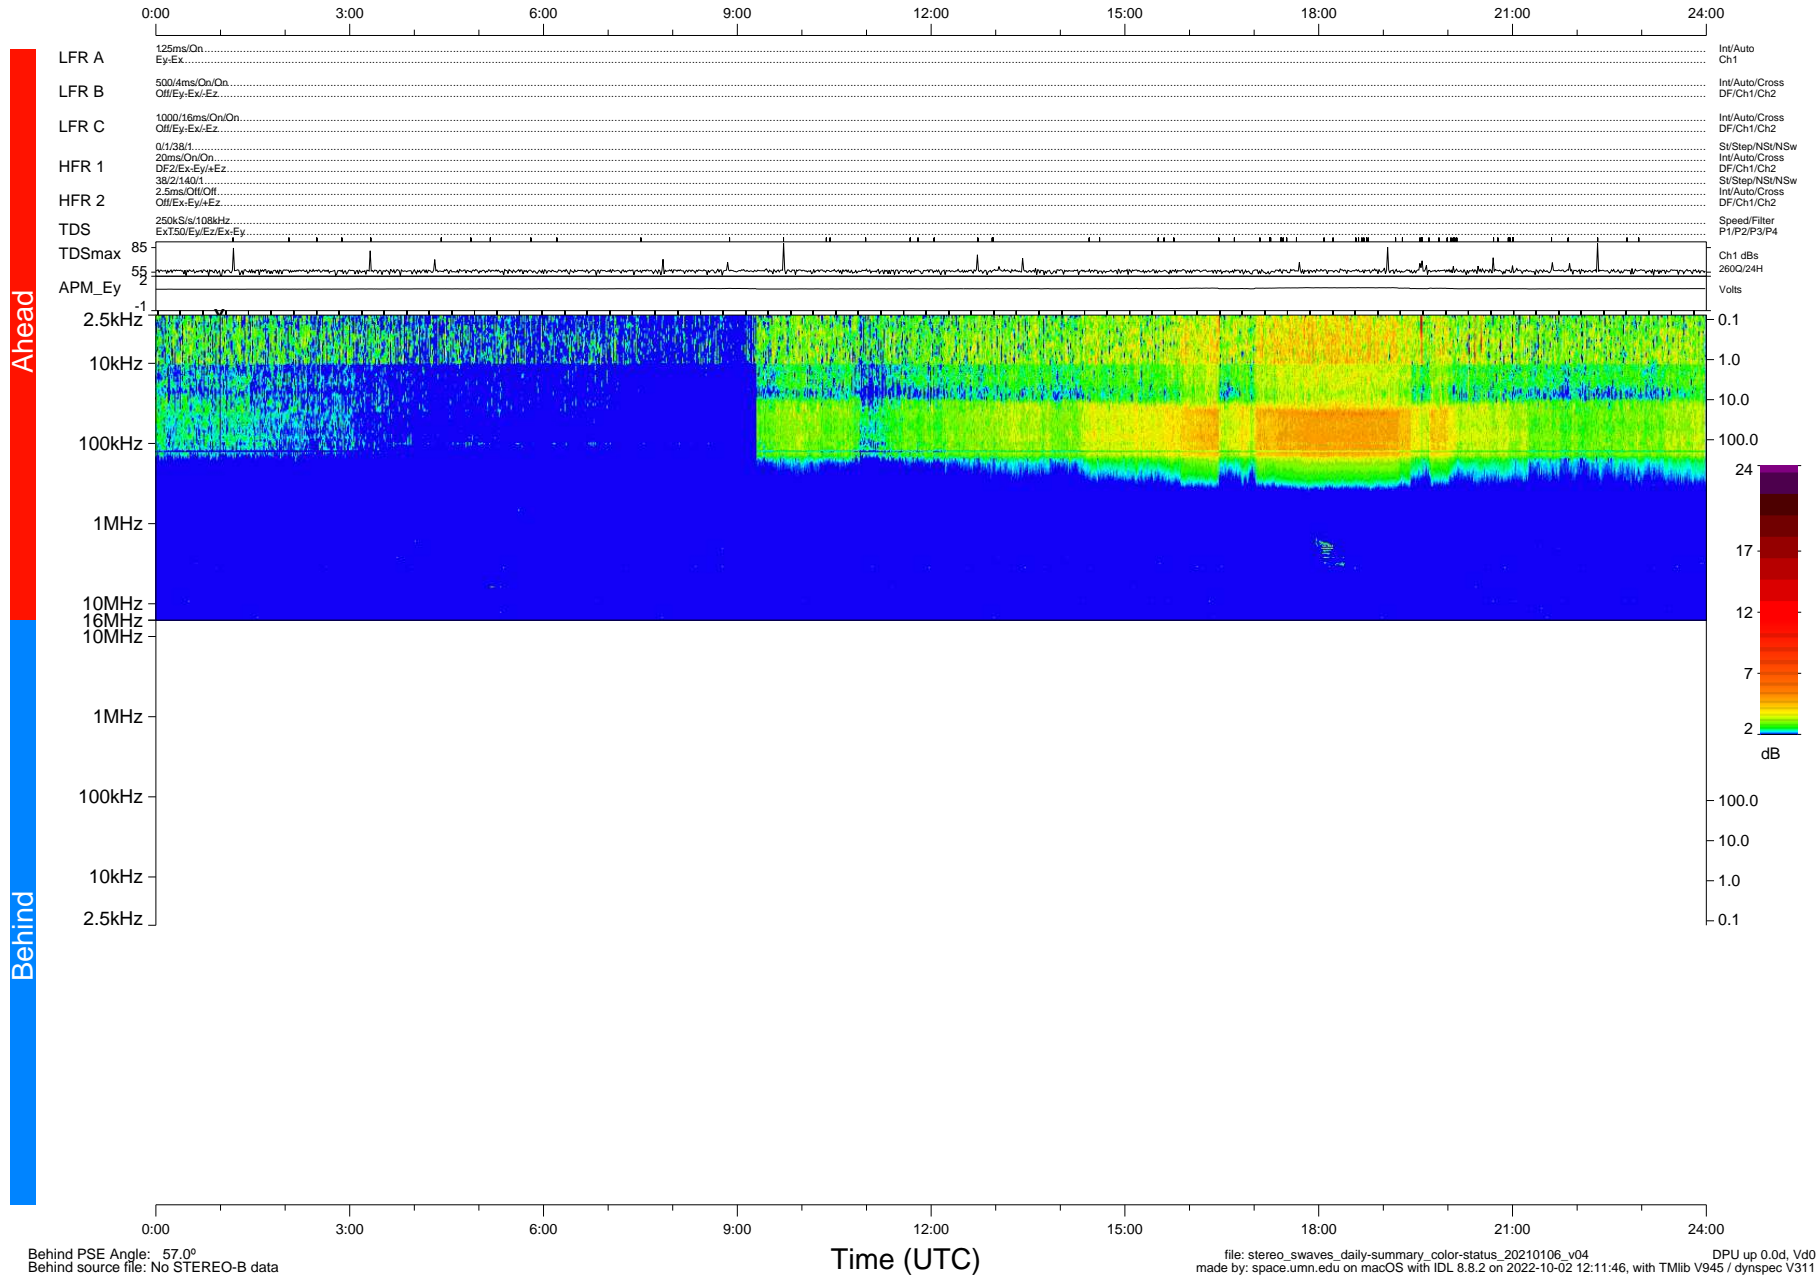

STEREO/WAVES Daily Summary - 06-Jan-2021 (DOY 006)

Ahead source file: swaves_ahead_2021_006_1_05.fin (Recovery: 100.0% HK, 93% Pkts)
 Ahead PSE Angle: -56.9°

DPU up 2009.9d, V412d32

Behind PSE Angle: 57.0°
 Behind source file: No STEREO-B data

file: stereo_swaves_daily-summary_color-status_20210106_v04
 made by: space.umn.edu on macOS with IDL 8.8.2 on 2022-10-02 12:11:46, with Tlib V945 / dynspec V311
 DPU up 0.0d, V40