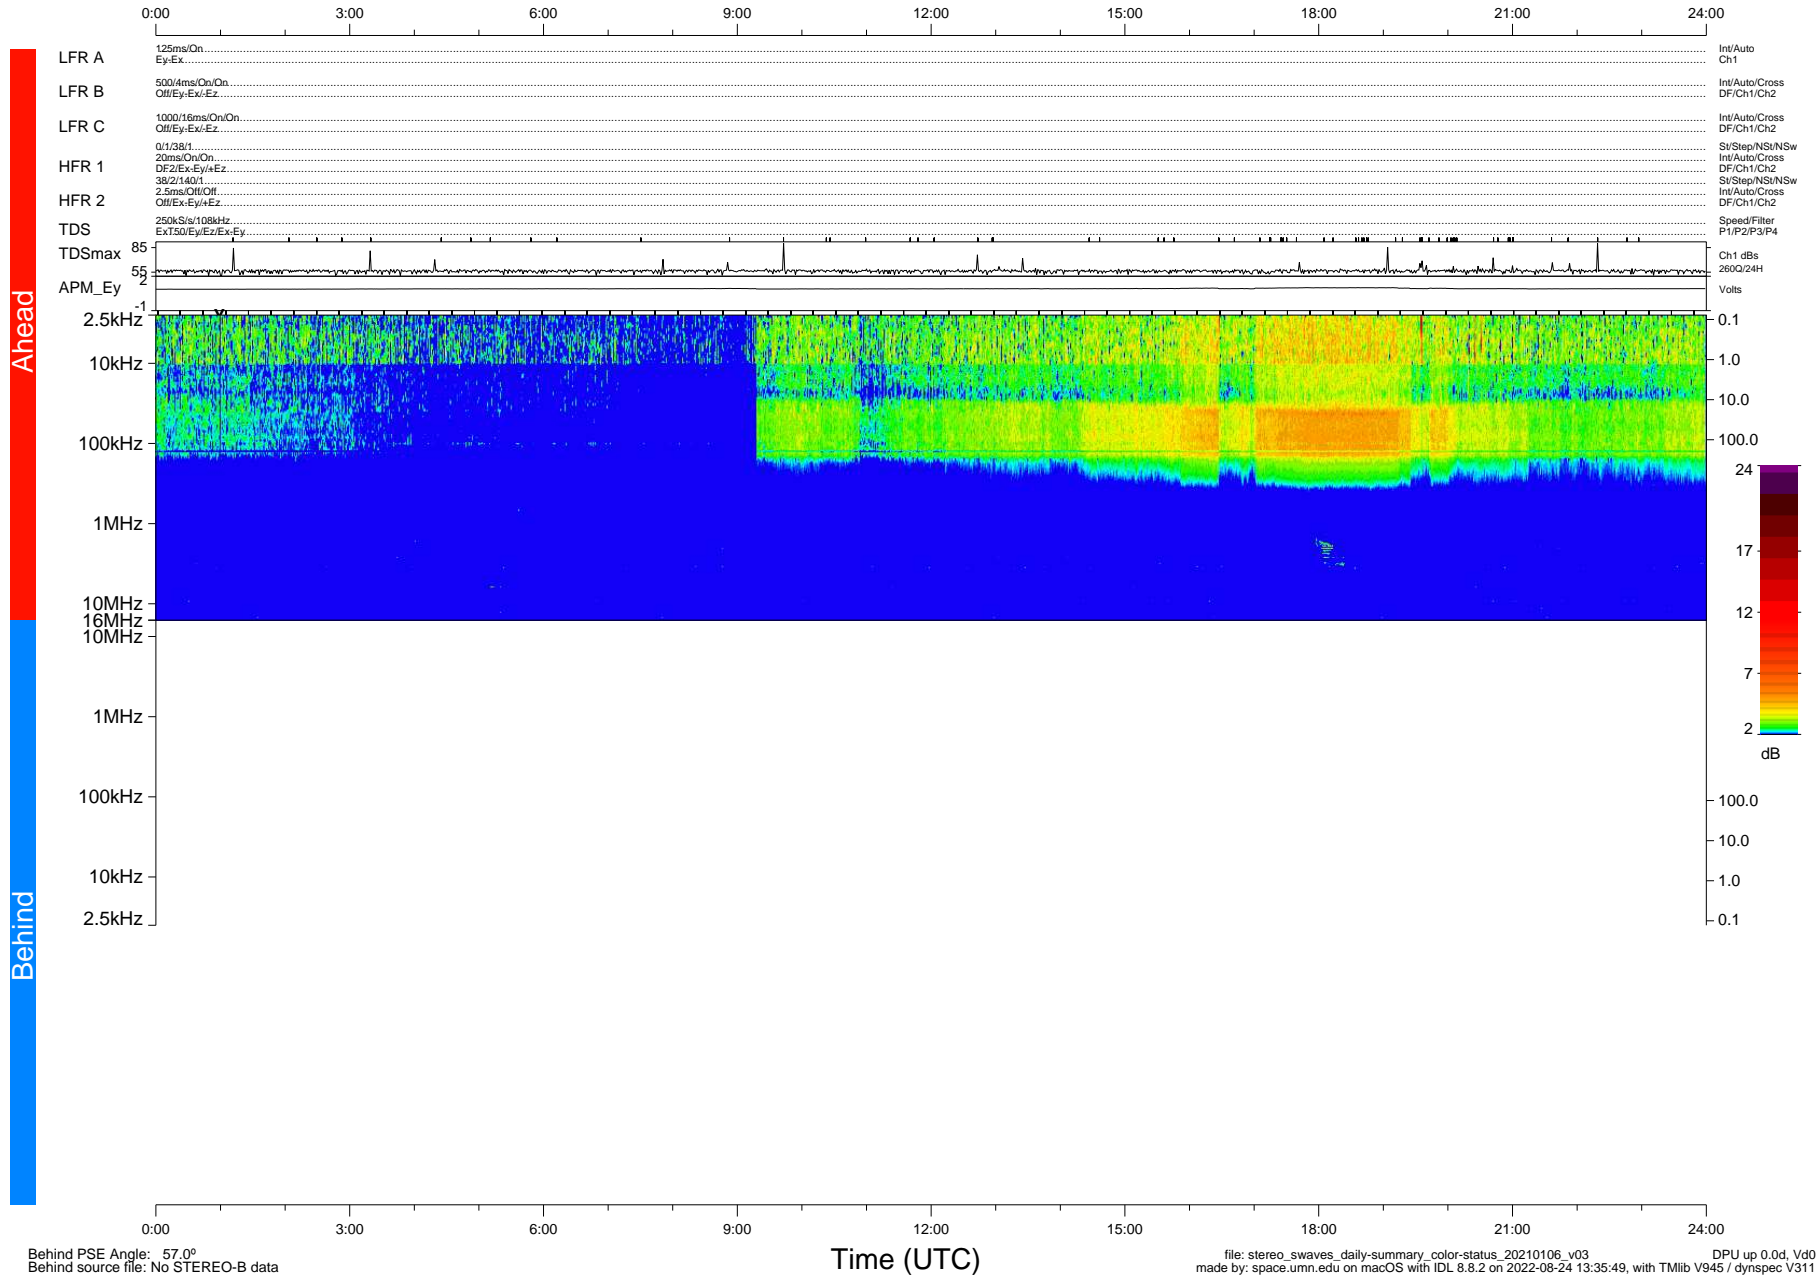

STEREO/WAVES Daily Summary - 06-Jan-2021 (DOY 006)

Ahead source file: swaves_ahead_2021_006_1_05.fin (Recovery: 100.0% HK, 93% Pkts)
 Ahead PSE Angle: -56.9°

DPU up 2009.9d, V412d32

Behind PSE Angle: 57.0°
 Behind source file: No STEREO-B data

file: stereo_swaves_daily-summary_color-status_20210106_v03
 made by: space.umn.edu on macOS with IDL 8.8.2 on 2022-08-24 13:35:49, with Tlib V945 / dynspec V311
 DPU up 0.0d, V40