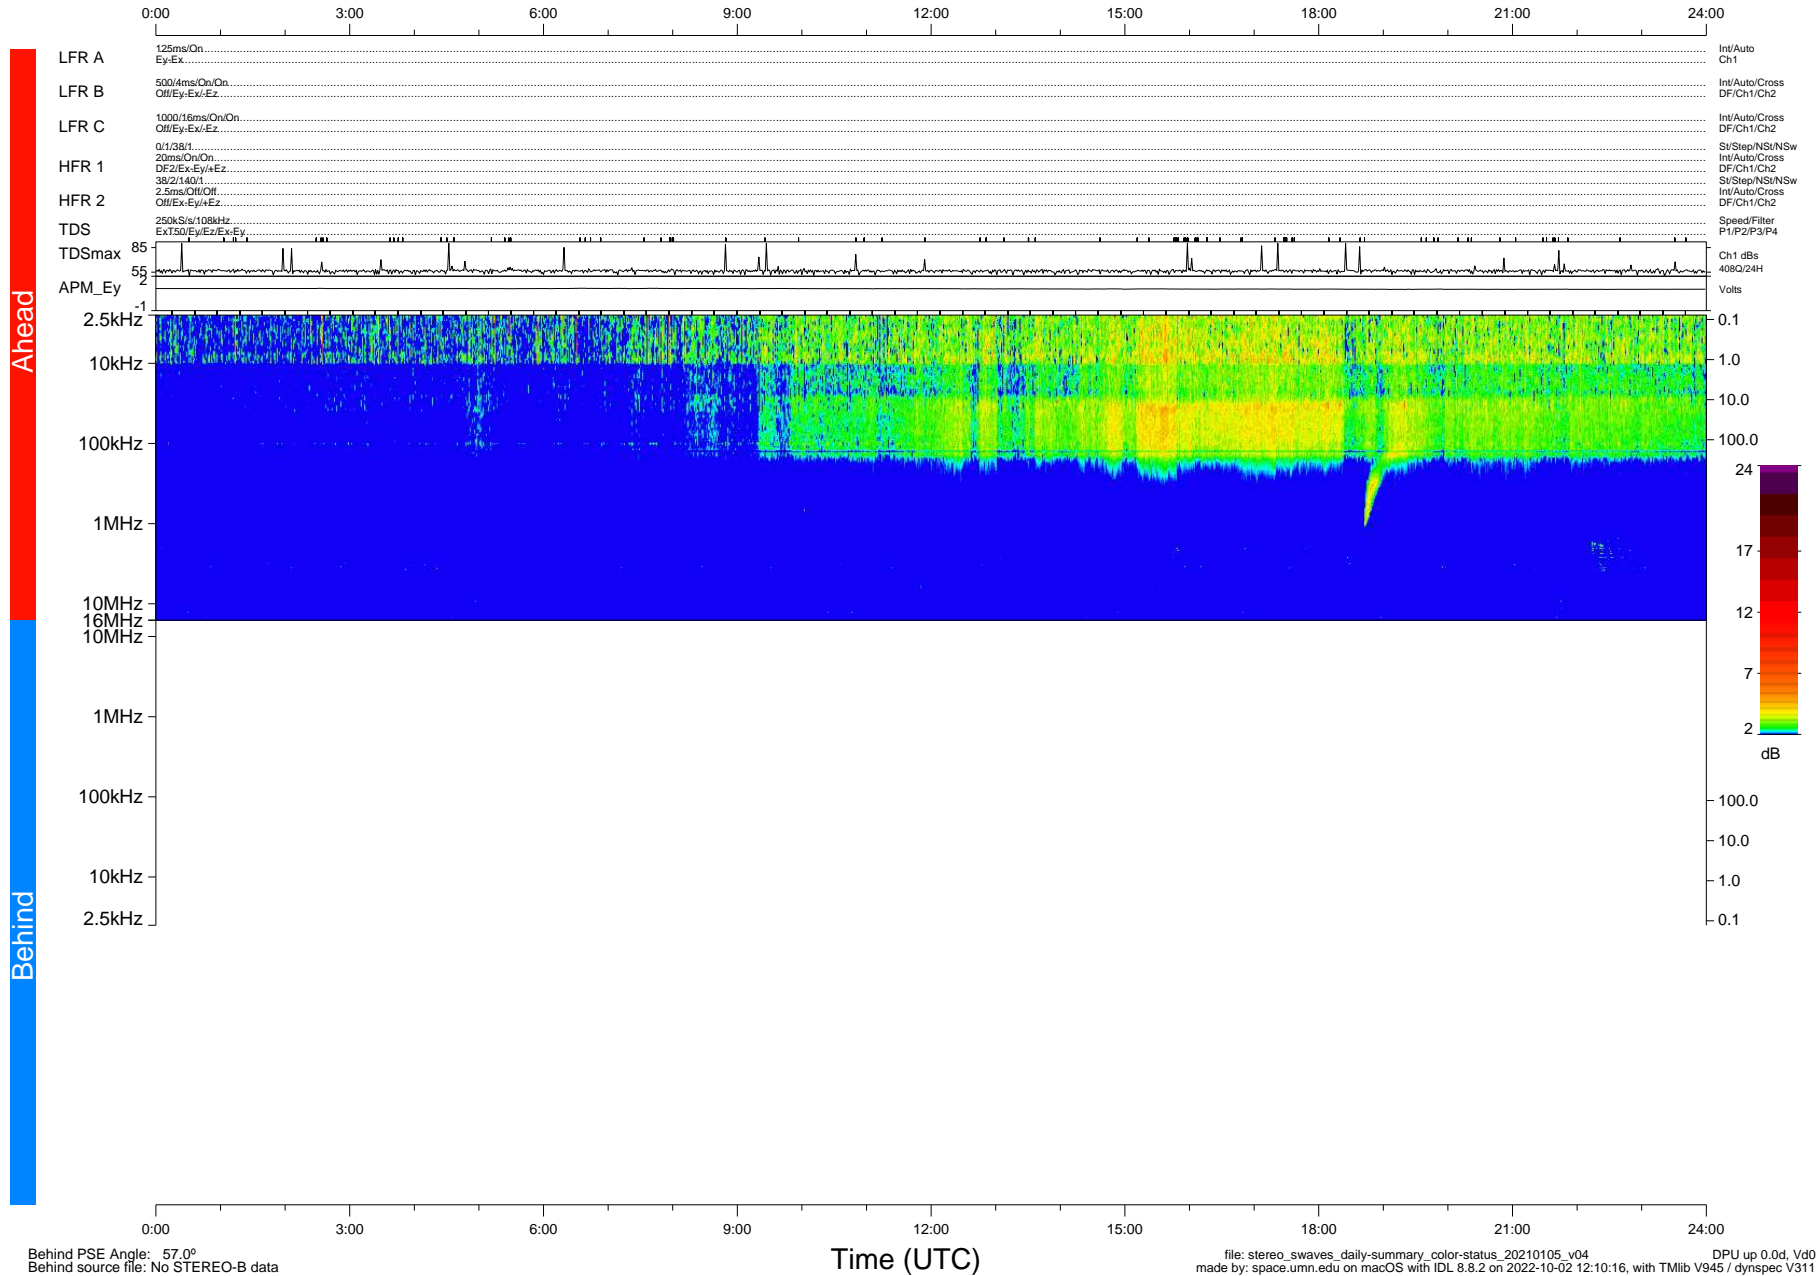

# STEREO/WAVES Daily Summary - 05-Jan-2021 (DOY 005)

Ahead source file: swaves\_ahead\_2021\_005\_1\_05.fin (Recovery: 100.0% HK, 115% Pkts)  
 Ahead PSE Angle: -56.9°

DPU up 2008.9d, V412d32

Behind PSE Angle: 57.0°  
 Behind source file: No STEREO-B data

file: stereo\_swaves\_daily-summary\_color-status\_20210105\_v04  
 made by: space.umn.edu on macOS with IDL 8.8.2 on 2022-10-02 12:10:16, with Tlib V945 / dynspec V311  
 DPU up 0.0d, V40