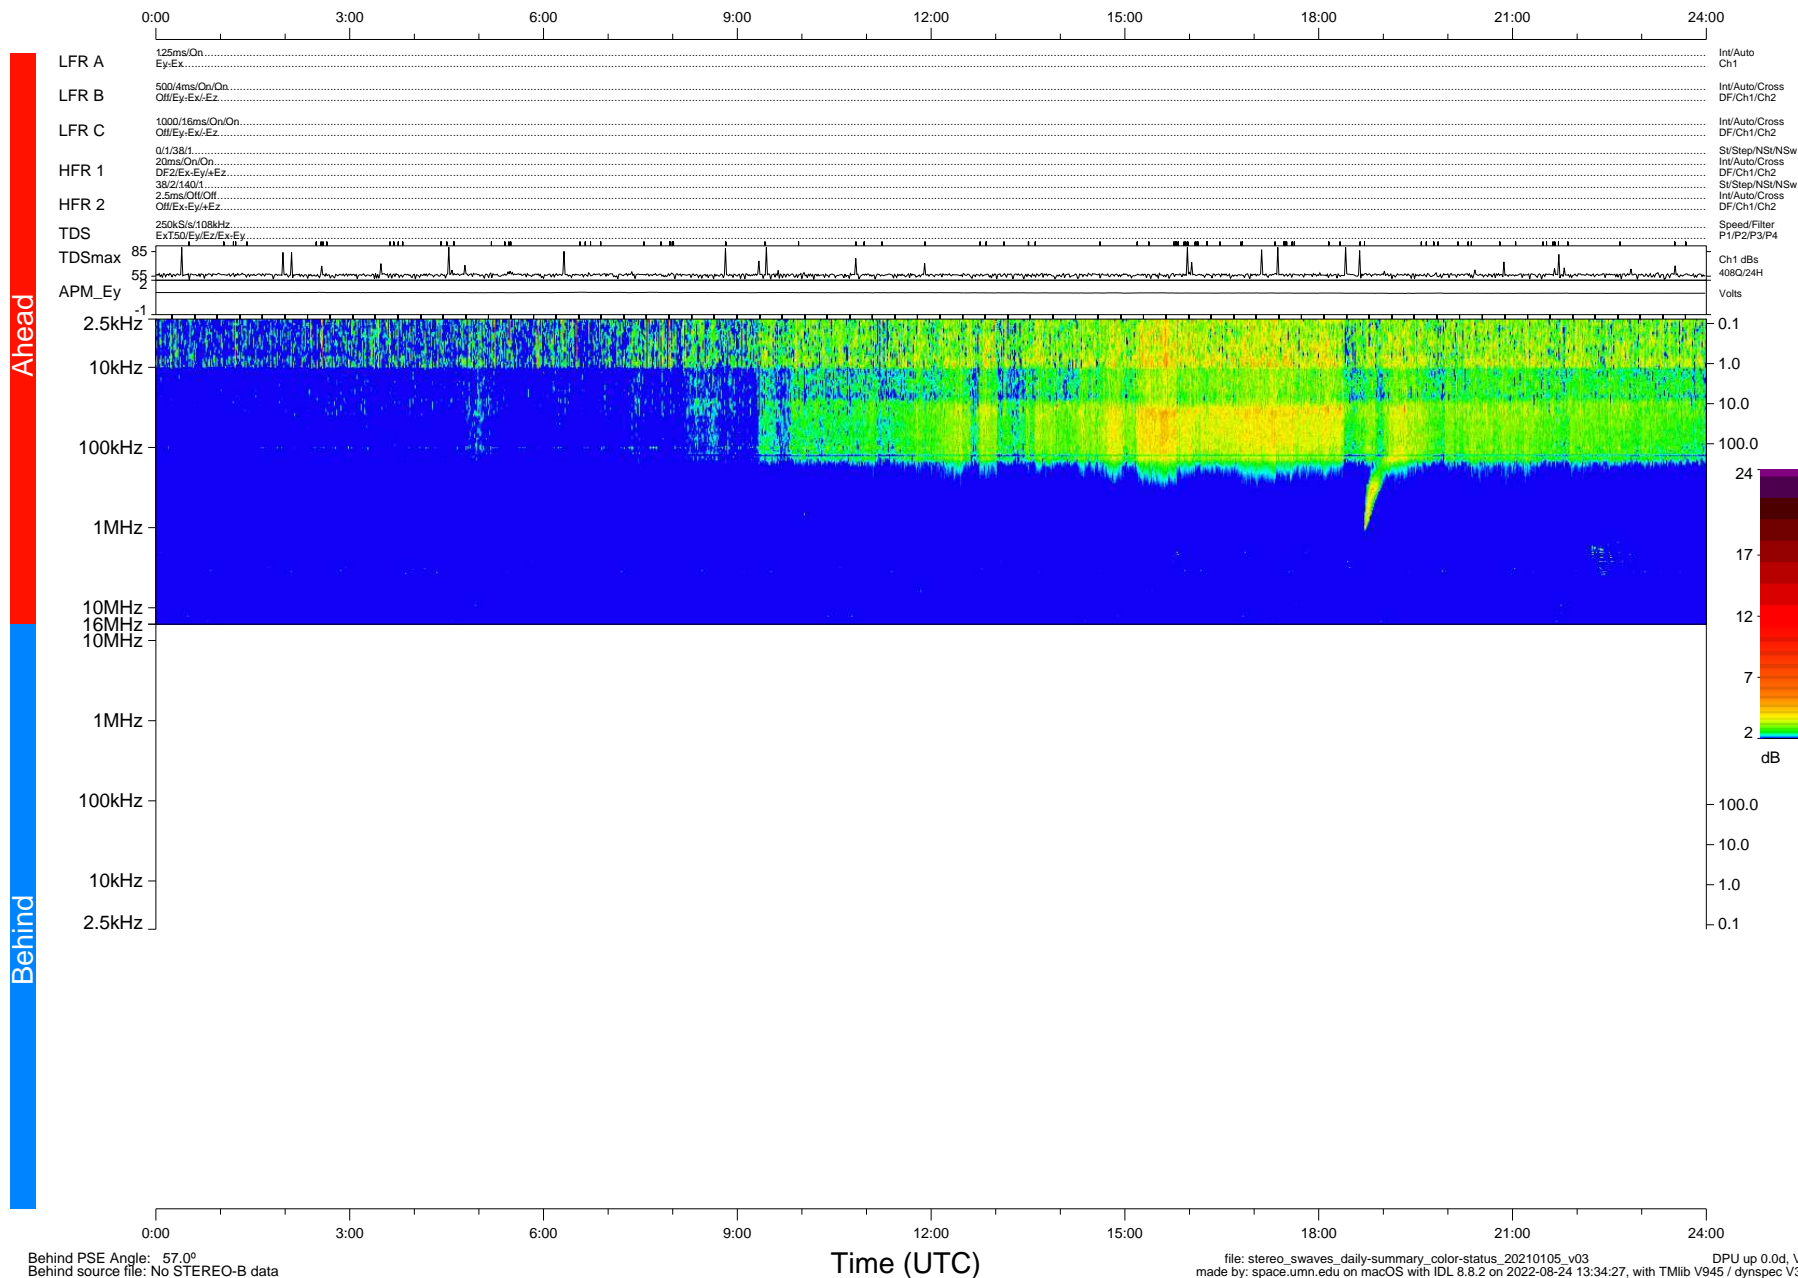

STEREO/WAVES Daily Summary - 05-Jan-2021 (DOY 005)

Ahead source file: swaves_ahead_2021_005_1_05.fin (Recovery: 100.0% HK, 115% Pkts)
Ahead PSE Angle: -56.9°

DPU up 2008.9d, V412d32

Behind PSE Angle: 57.0°
Behind source file: No STEREO-B data