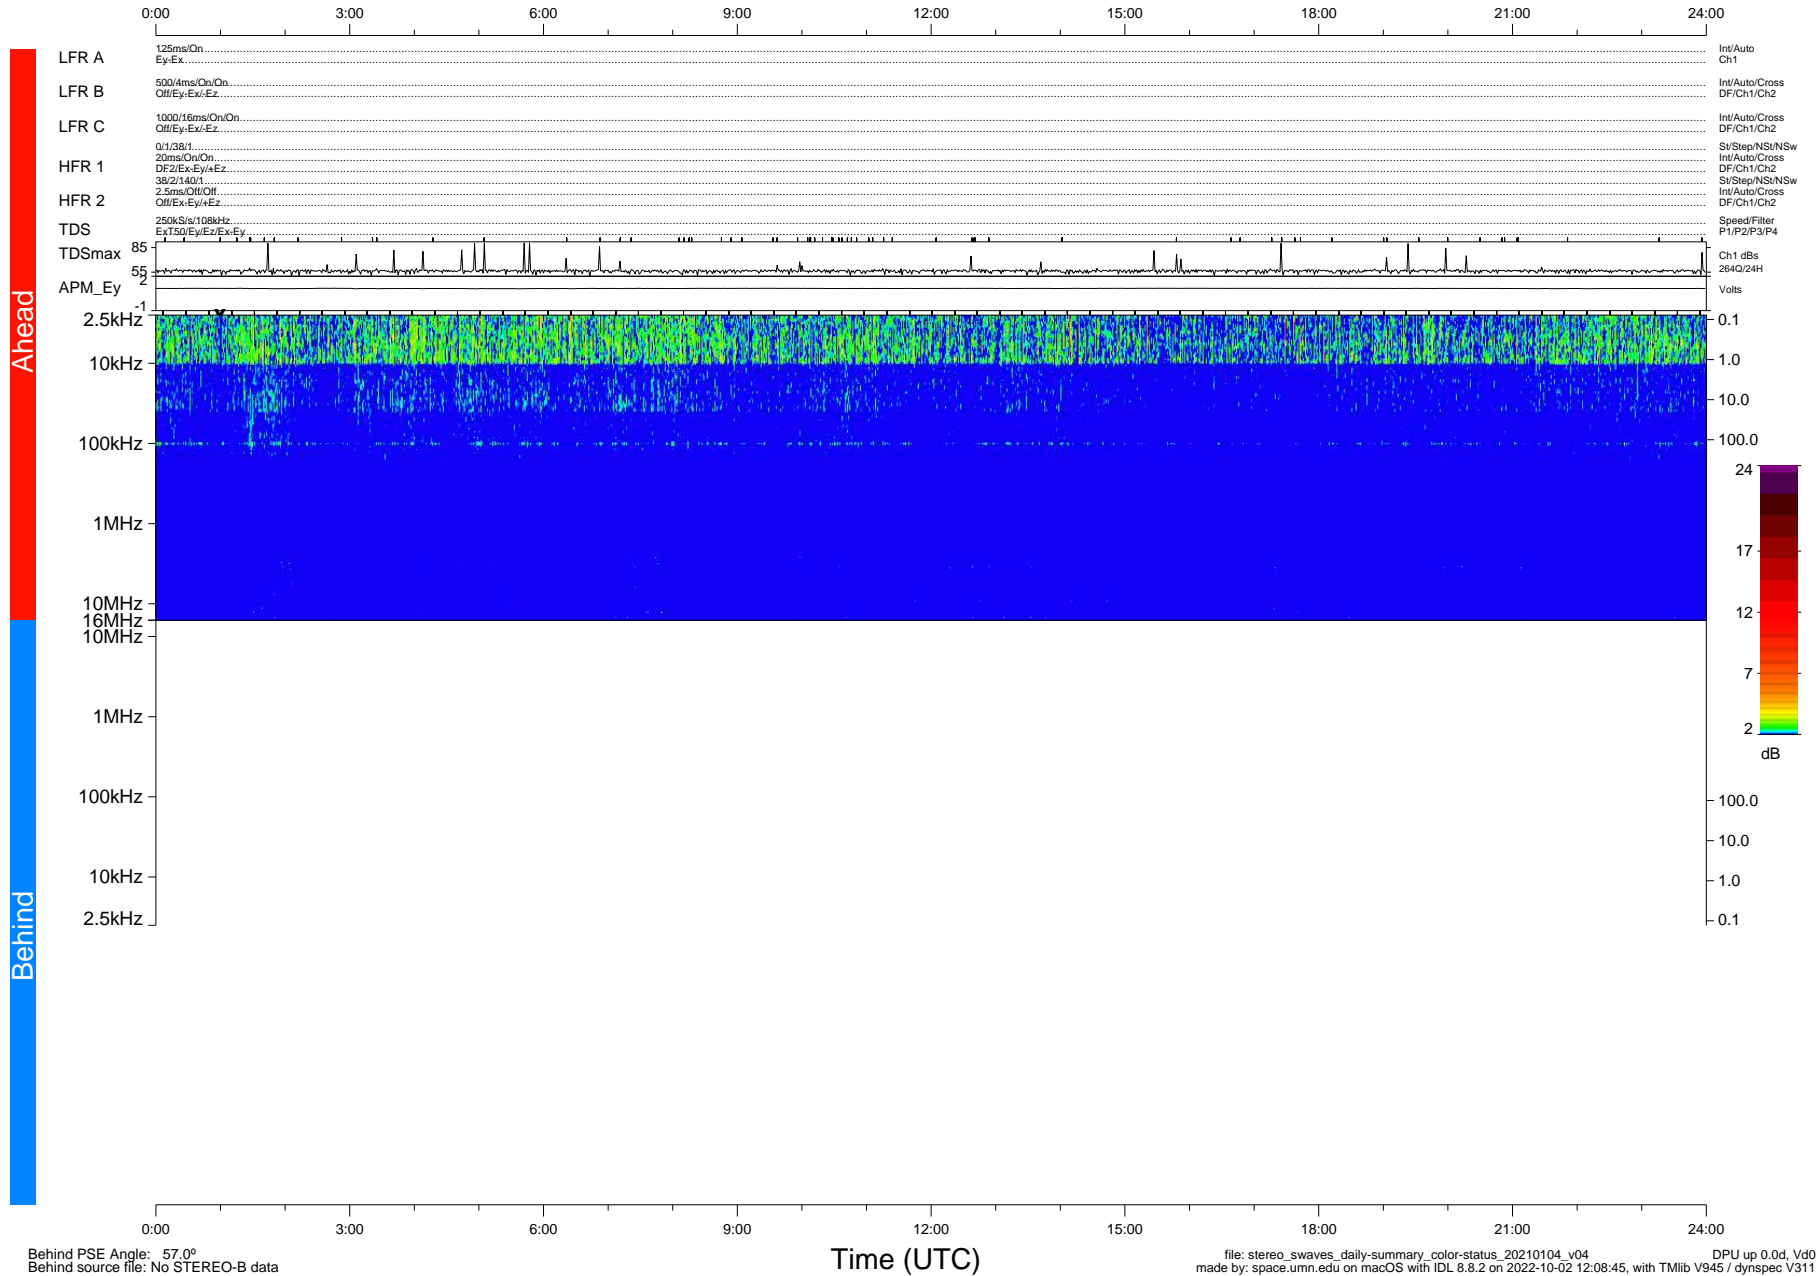

STEREO/WAVES Daily Summary - 04-Jan-2021 (DOY 004)

Ahead source file: swaves_ahead_2021_004_1_05.fin (Recovery: 100.0% HK, 94% Pkts)
 Ahead PSE Angle: -57.0°

DPU up 2007.9d, V412d32

Behind PSE Angle: 57.0°
 Behind source file: No STEREO-B data

Time (UTC)

file: stereo_swaves_daily-summary_color-status_20210104_v04
 made by: space.umn.edu on macOS with IDL 8.8.2 on 2022-10-02 12:08:45, with Tlib V945 / dynspec V311
 DPU up 0.0d, Vd0