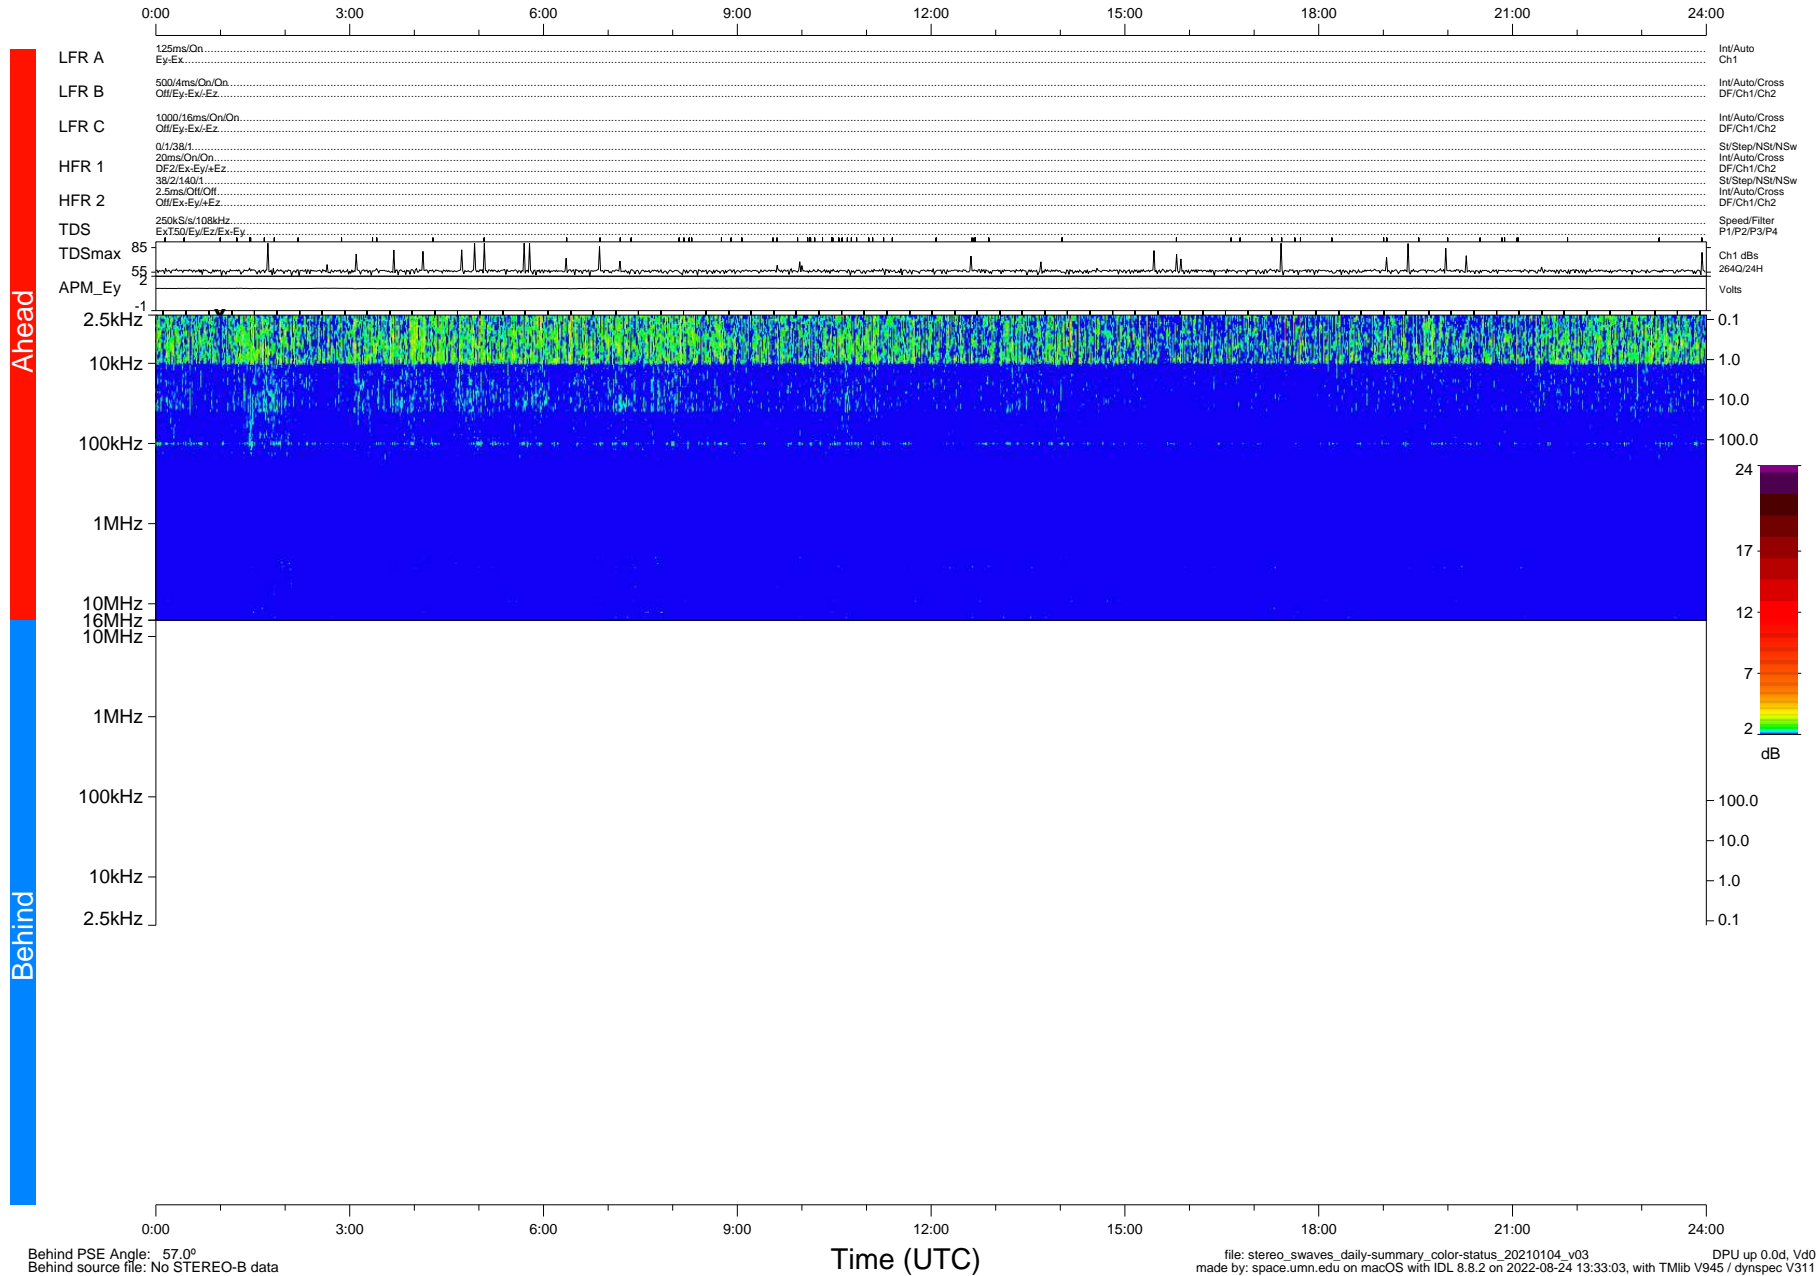

# STEREO/WAVES Daily Summary - 04-Jan-2021 (DOY 004)

Ahead source file: swaves\_ahead\_2021\_004\_1\_05.fin (Recovery: 100.0% HK, 94% Pkts)  
 Ahead PSE Angle: -57.0°

DPU up 2007.9d, V412d32

Behind PSE Angle: 57.0°  
 Behind source file: No STEREO-B data

file: stereo\_swaves\_daily-summary\_color-status\_20210104\_v03  
 made by: space.umn.edu on macOS with IDL 8.8.2 on 2022-08-24 13:33:03, with TLib V945 / dynspec V311  
 DPU up 0.0d, Vd0