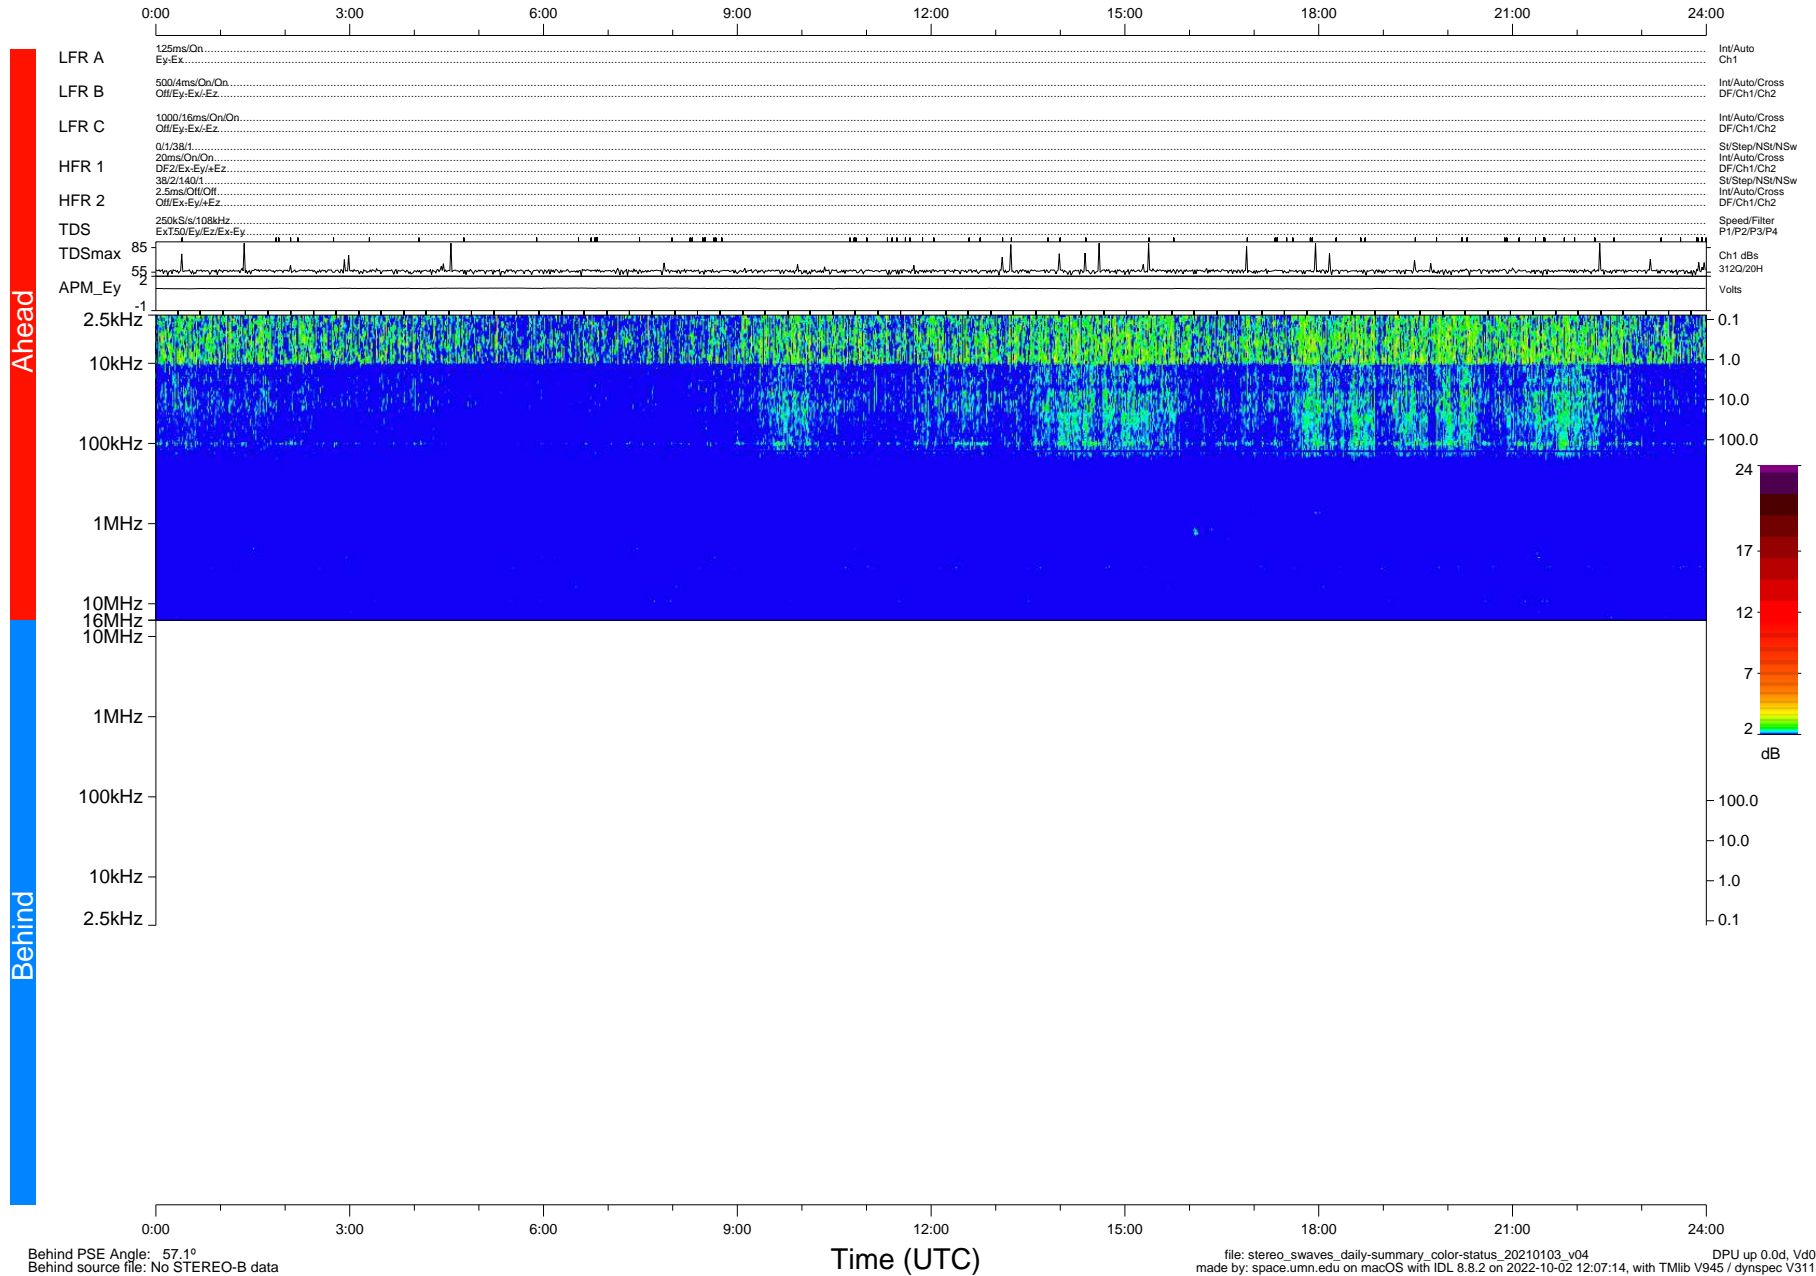

STEREO/WAVES Daily Summary - 03-Jan-2021 (DOY 003)

Ahead source file: swaves_ahead_2021_003_1_05.fin (Recovery: 100.0% HK, 100% Pkts)
 Ahead PSE Angle: -56.9°

DPU up 2006.9d, V412d32

Behind PSE Angle: 57.1°
 Behind source file: No STEREO-B data

file: stereo_swaves_daily-summary_color-status_20210103_v04
 made by: space.umn.edu on macOS with IDL 8.8.2 on 2022-10-02 12:07:14, with TLib V945 / dynspec V311
 DPU up 0.0d, Vd0