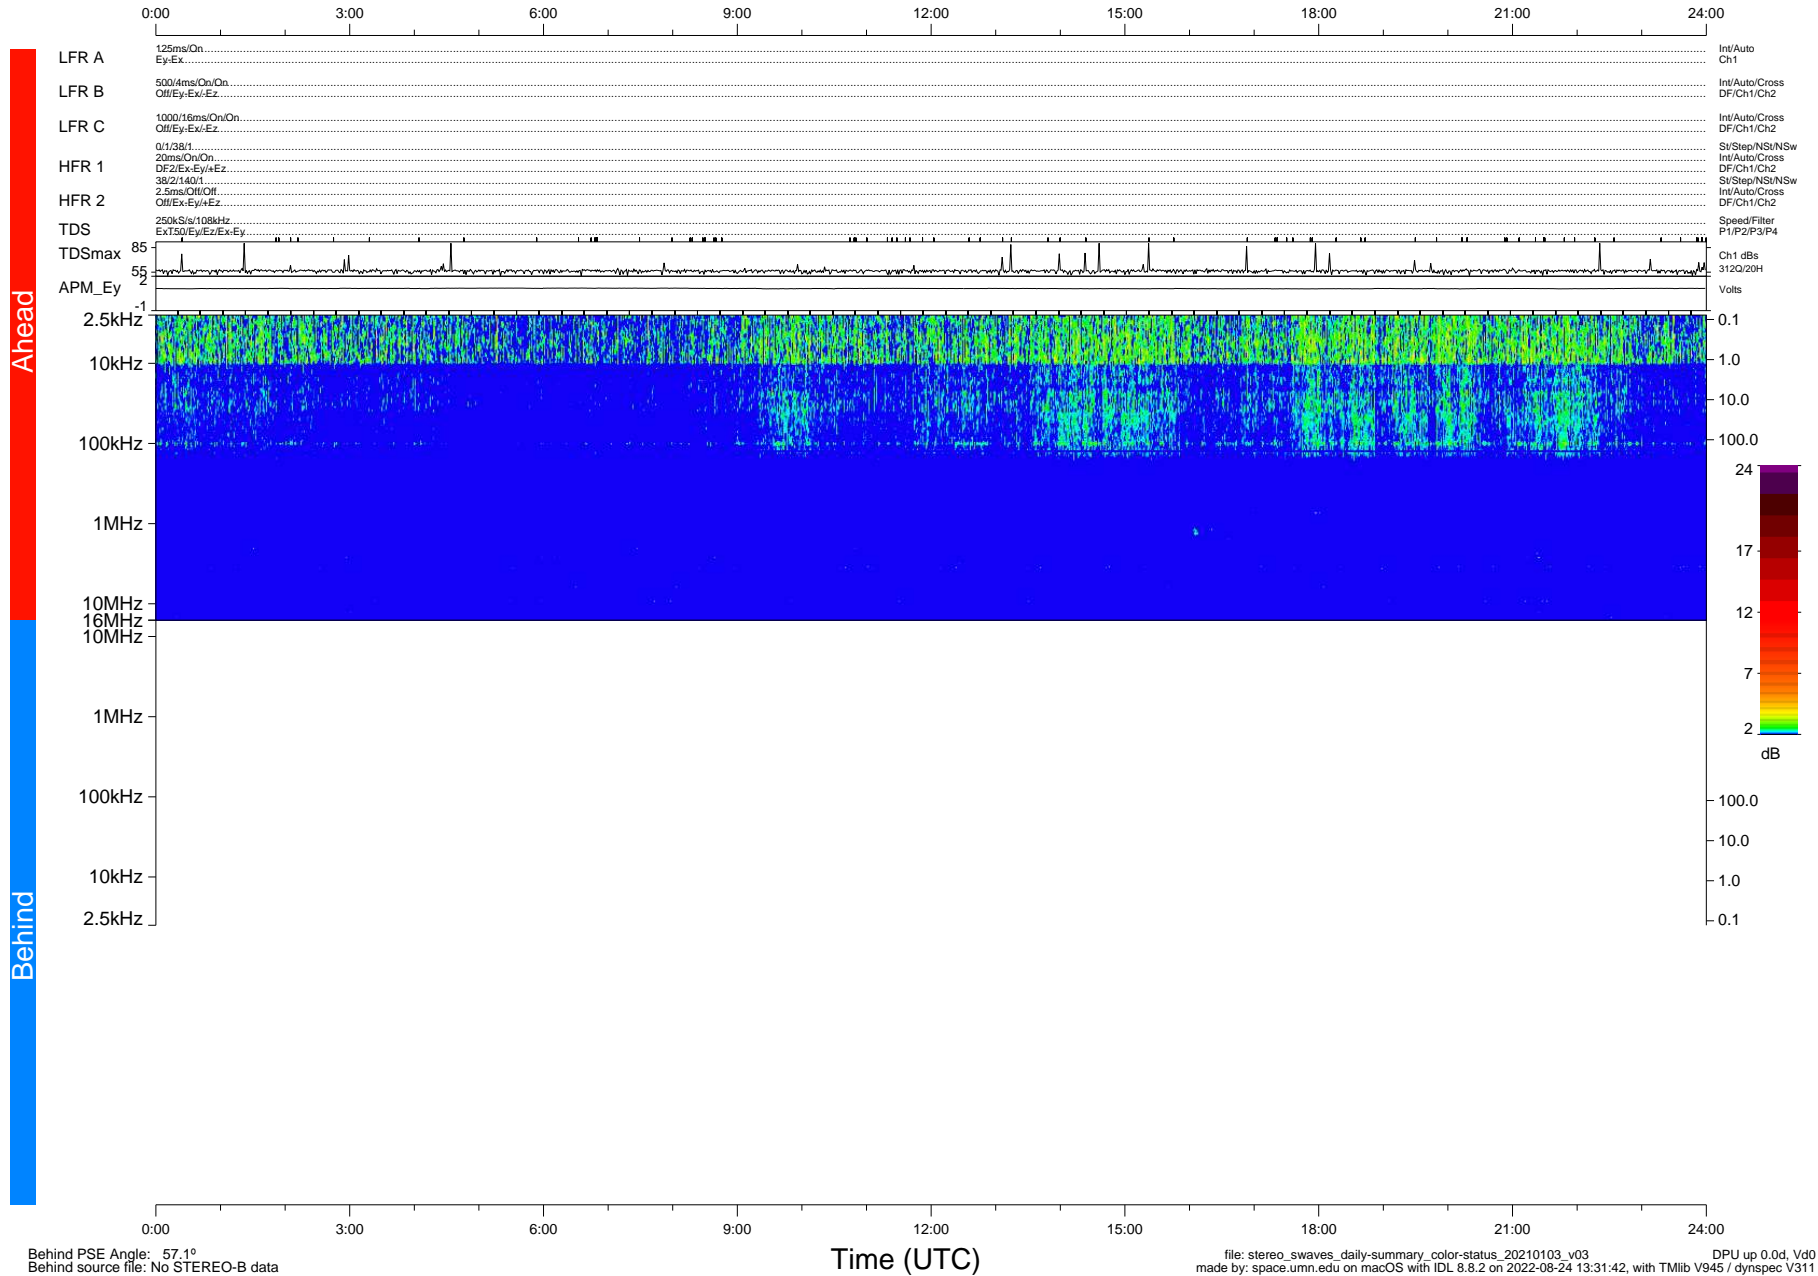

STEREO/WAVES Daily Summary - 03-Jan-2021 (DOY 003)

Ahead source file: swaves_ahead_2021_003_1_05.fin (Recovery: 100.0% HK, 100% Pkts)
 Ahead PSE Angle: -56.9°

DPU up 2006.9d, V412d32

Behind PSE Angle: 57.1°
 Behind source file: No STEREO-B data

Time (UTC)

file: stereo_swaves_daily-summary_color-status_20210103_v03
 made by: space.umn.edu on macOS with IDL 8.8.2 on 2022-08-24 13:31:42, with TLib V945 / dynspec V311
 DPU up 0.0d, Vd0