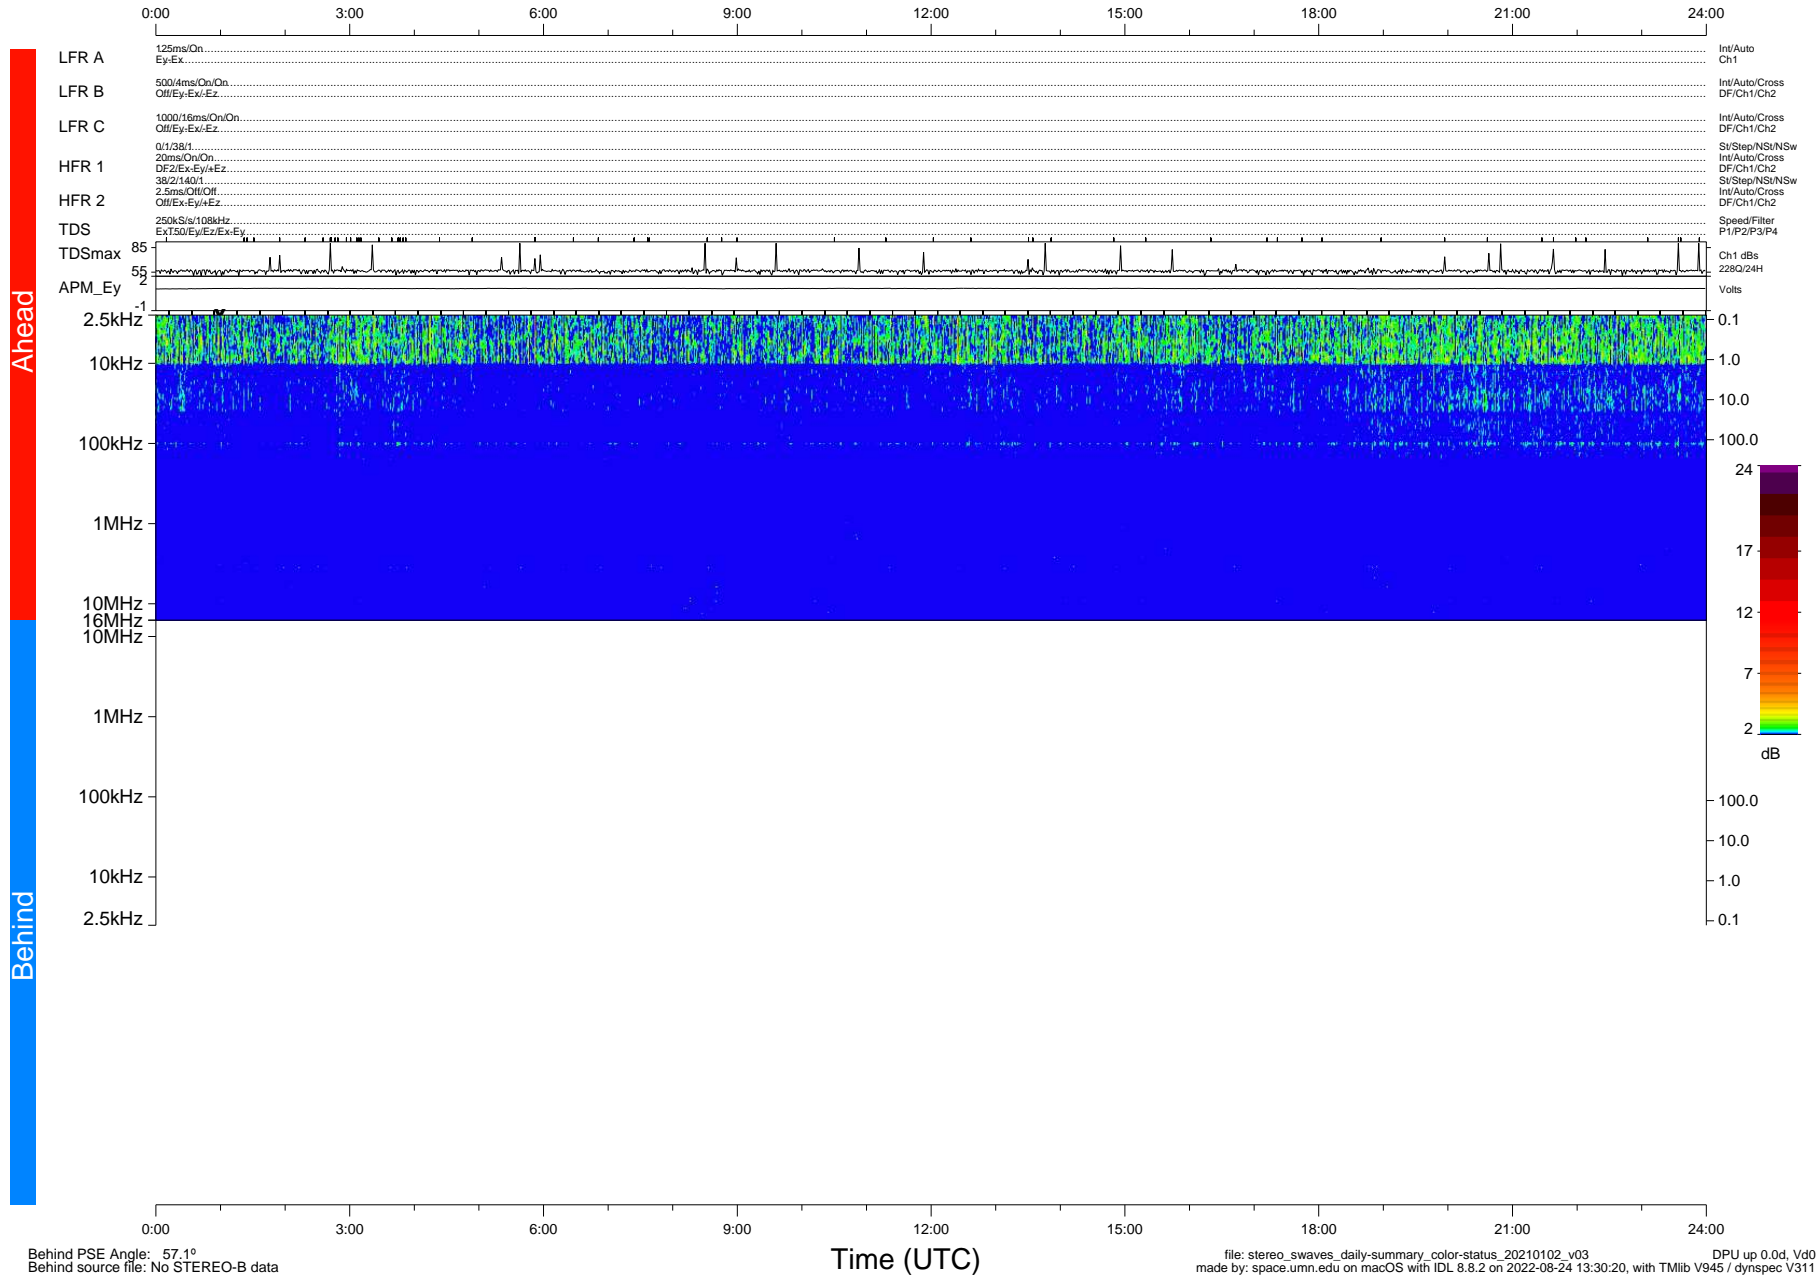

STEREO/WAVES Daily Summary - 02-Jan-2021 (DOY 002)

Ahead source file: swaves_ahead_2021_002_1_05.fin (Recovery: 100.0% HK, 88% Pkts)
 Ahead PSE Angle: -56.9°

DPU up 2005.9d, V412d32

Behind PSE Angle: 57.1°
 Behind source file: No STEREO-B data

file: stereo_swaves_daily-summary_color-status_20210102_v03
 made by: space.umn.edu on macOS with IDL 8.8.2 on 2022-08-24 13:30:20, with TLib V945 / dynspec V311
 DPU up 0.0d, Vd0