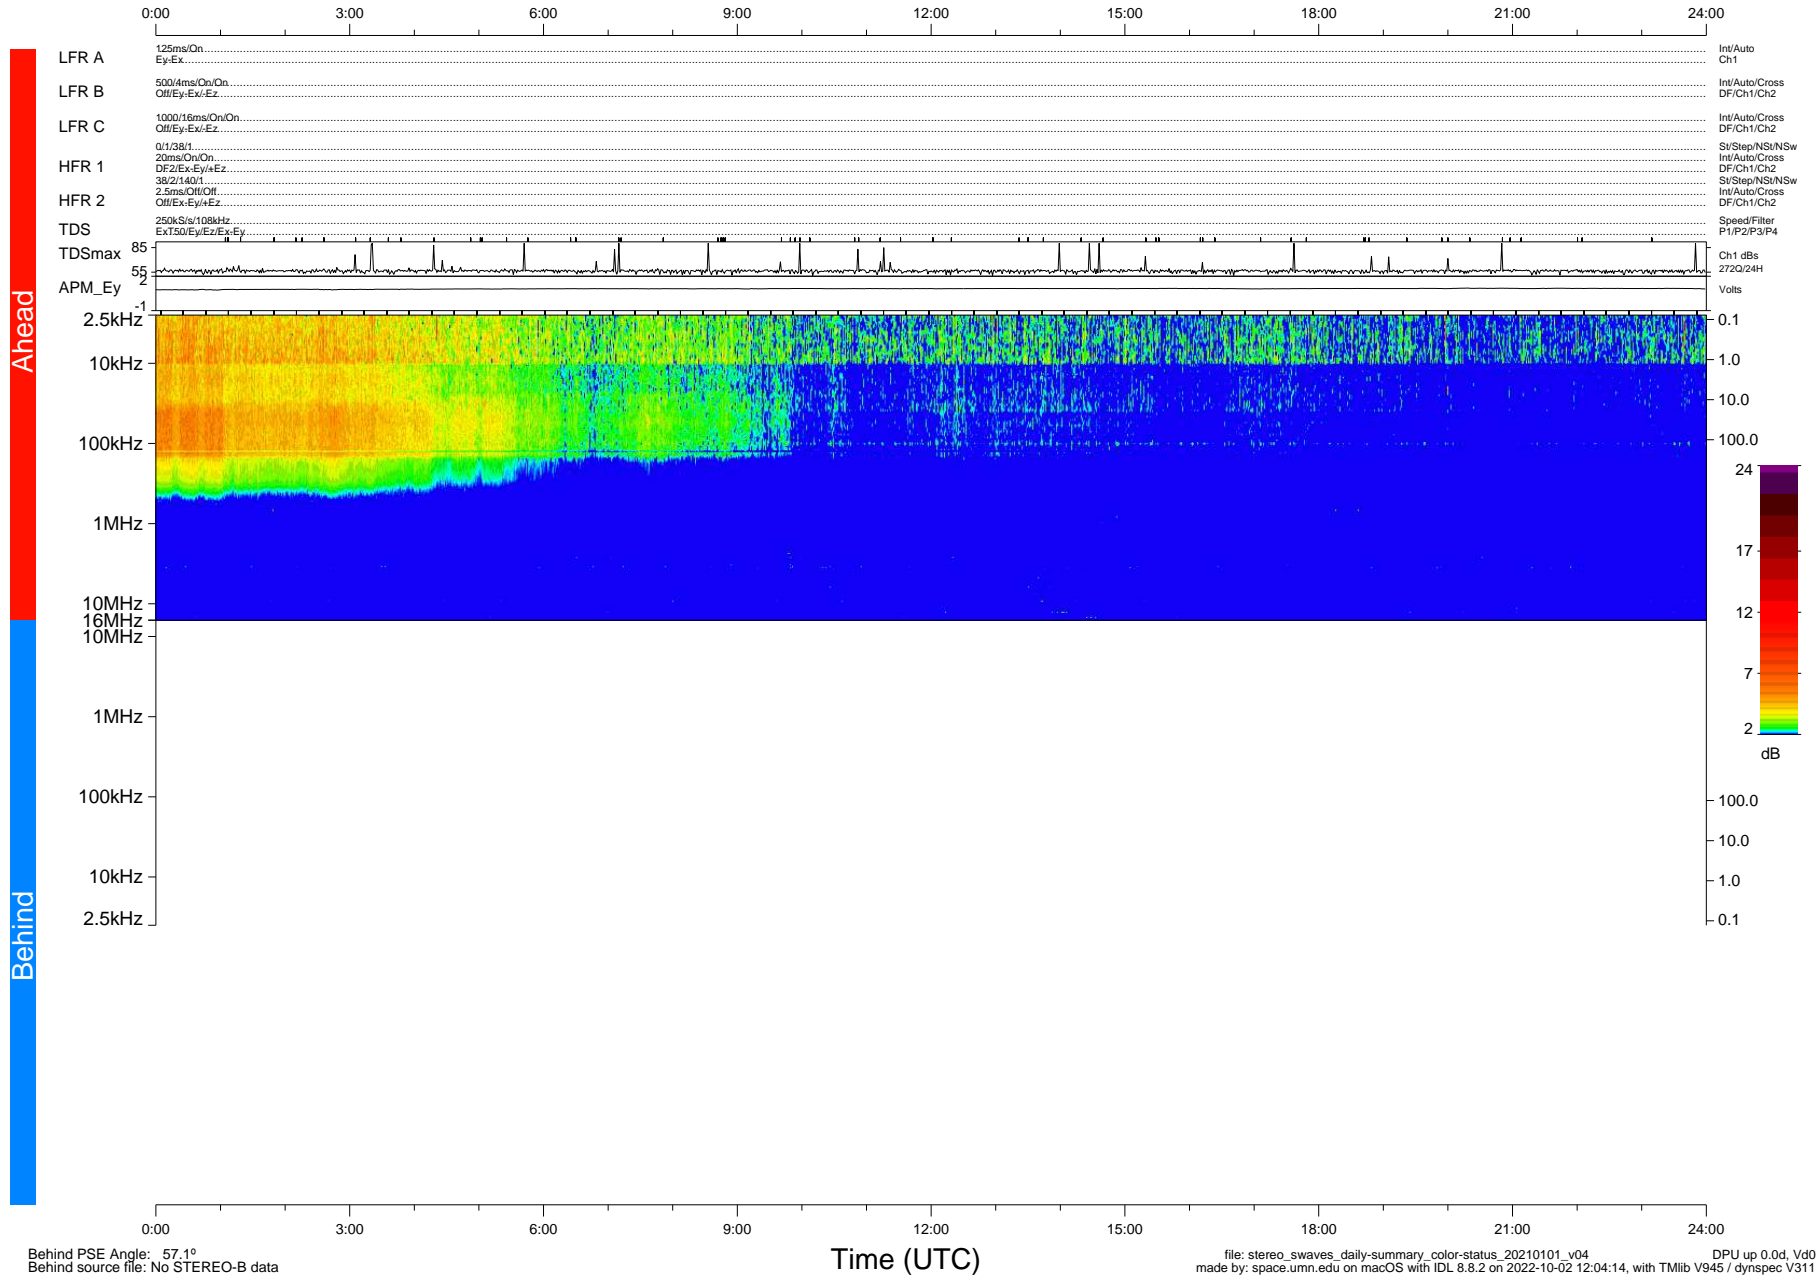

STEREO/WAVES Daily Summary - 01-Jan-2021 (DOY 001)

Ahead source file: swaves_ahead_2021_001_1_05.fin (Recovery: 100.0% HK, 95% Pkts)
Ahead PSE Angle: -57.0°

DPU up 2004.9d, V412d32

Behind PSE Angle: 57.1°
Behind source file: No STEREO-B data