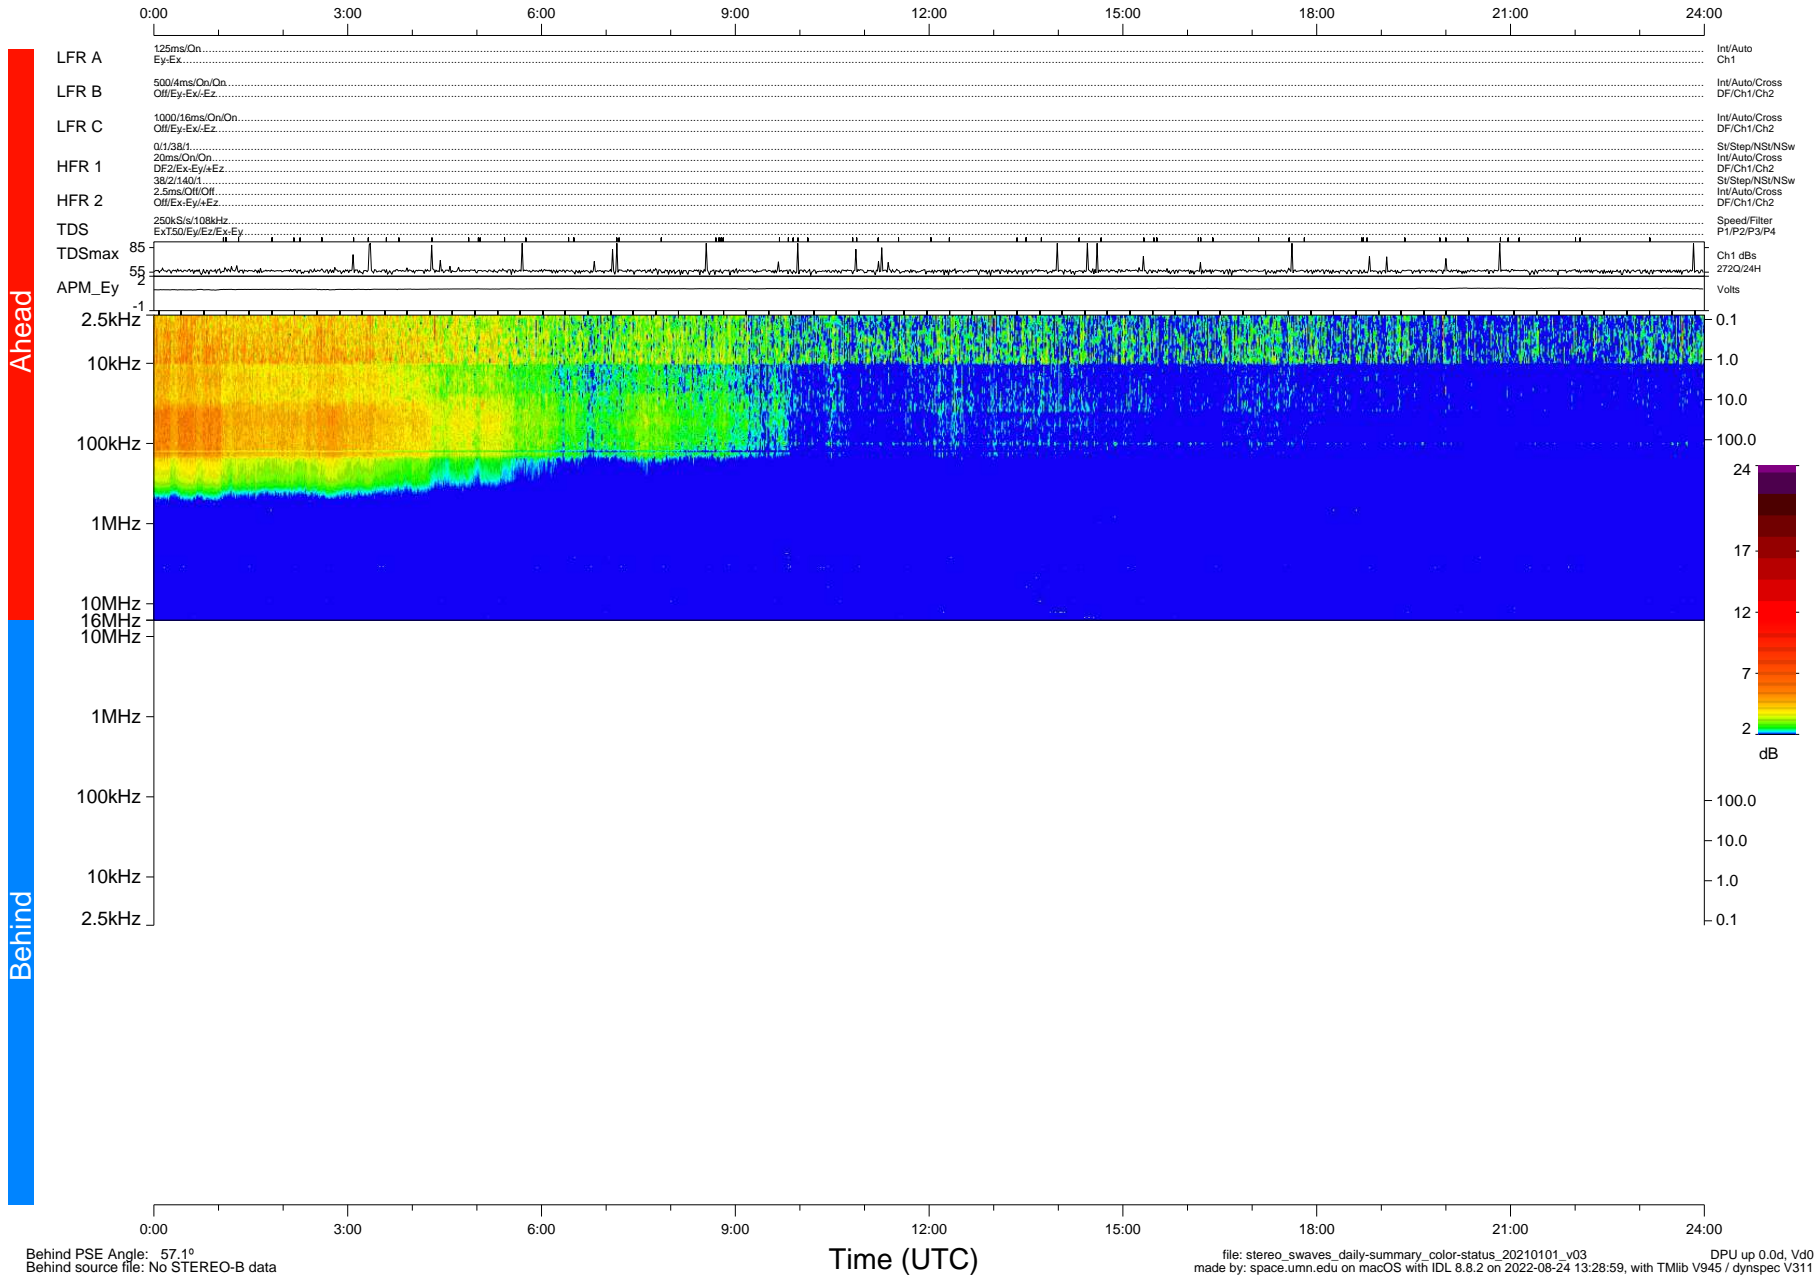

STEREO/WAVES Daily Summary - 01-Jan-2021 (DOY 001)

Ahead source file: swaves_ahead_2021_001_1_05.fin (Recovery: 100.0% HK, 95% Pkts)
Ahead PSE Angle: -57.0°

DPU up 2004.9d, V412d32

Behind PSE Angle: 57.1°
Behind source file: No STEREO-B data

Time (UTC)