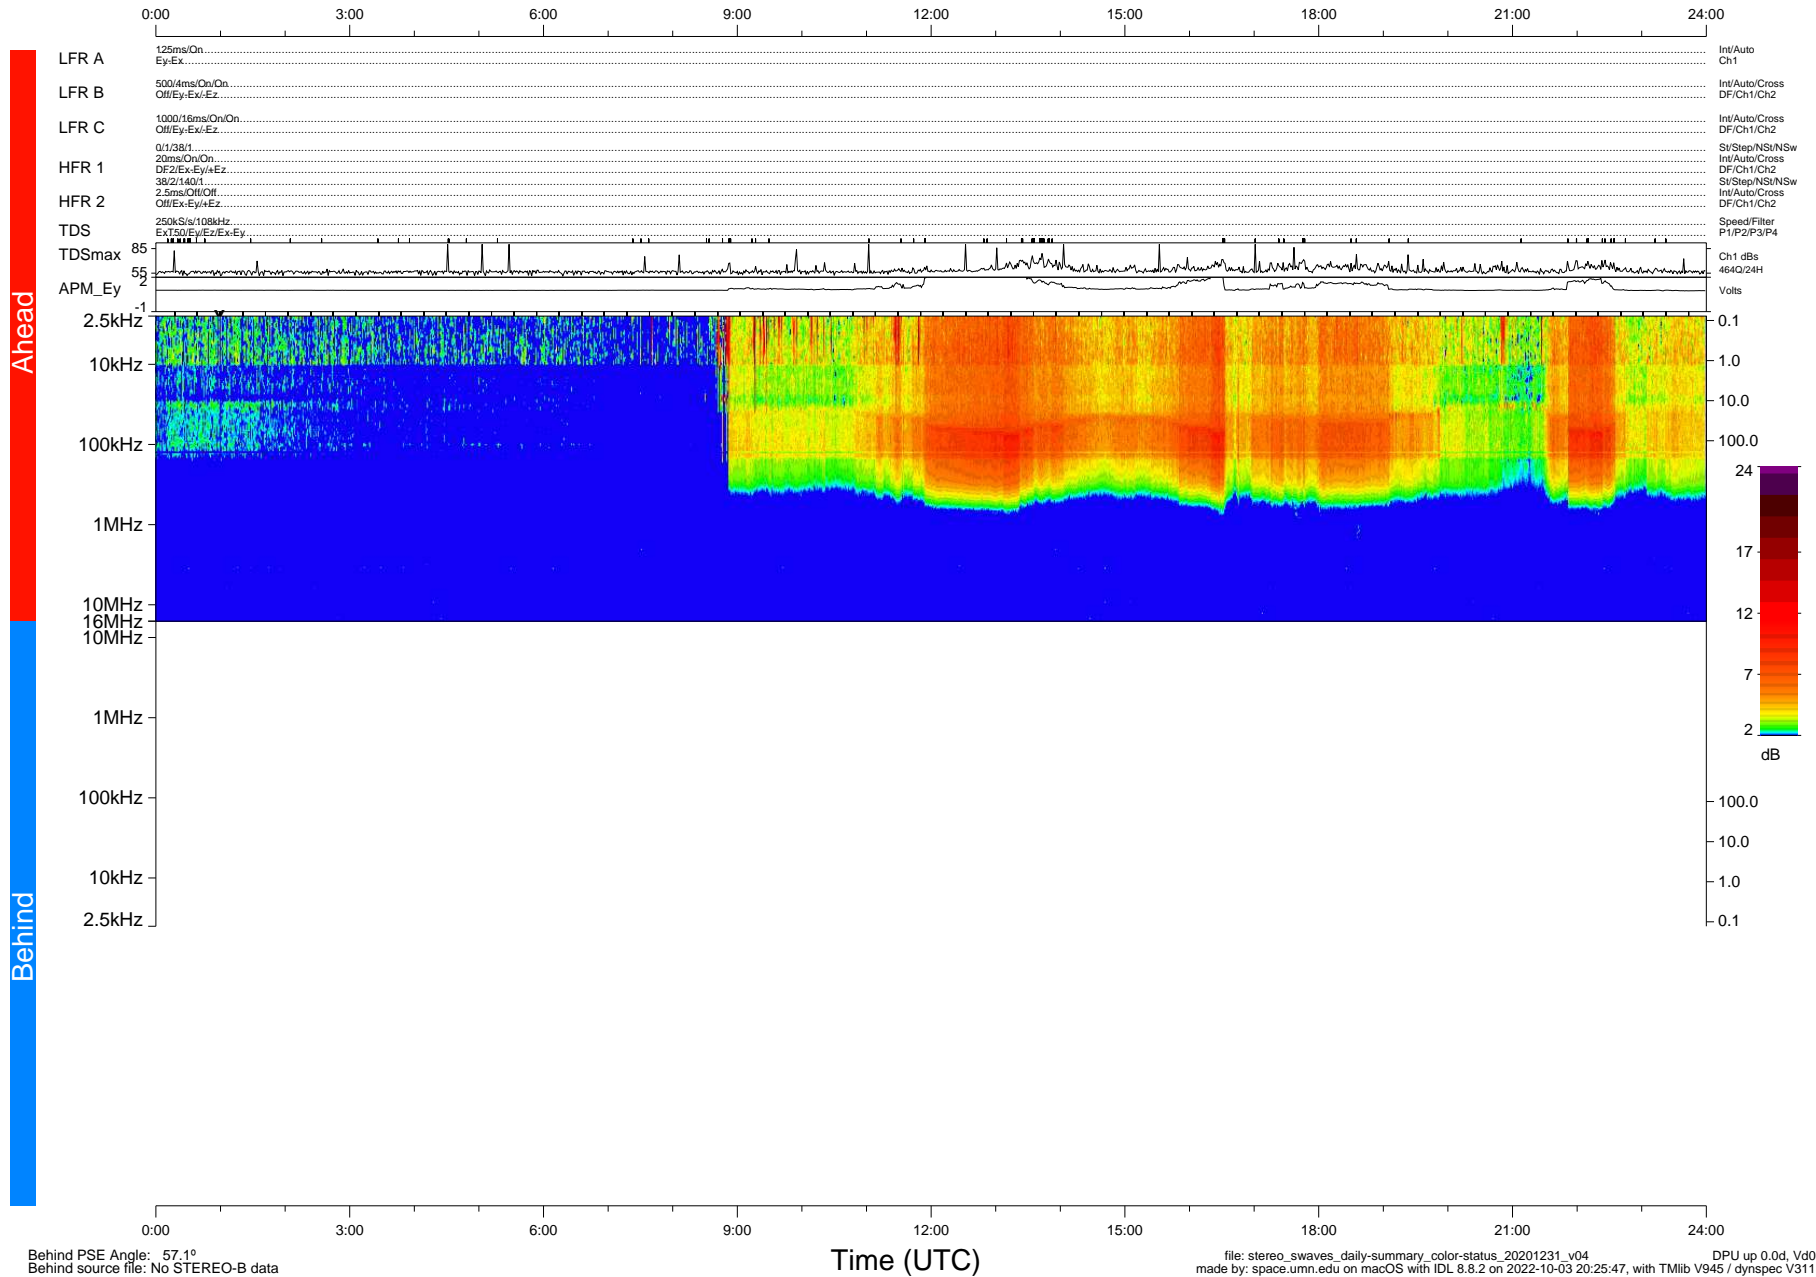

STEREO/WAVES Daily Summary - 31-Dec-2020 (DOY 366)

Ahead source file: swaves_ahead_2020_366_1_05.fin (Recovery: 100.0% HK, 123% Pkts)
 Ahead PSE Angle: -57.0°

DPU up 2003.9d, V412d32

Behind PSE Angle: 57.1°
 Behind source file: No STEREO-B data

Time (UTC)

file: stereo_swaves_daily-summary_color-status_20201231_v04
 made by: space.umn.edu on macOS with IDL 8.8.2 on 2022-10-03 20:25:47, with Tlib V945 / dynspec V311

DPU up 0.0d, Vd0