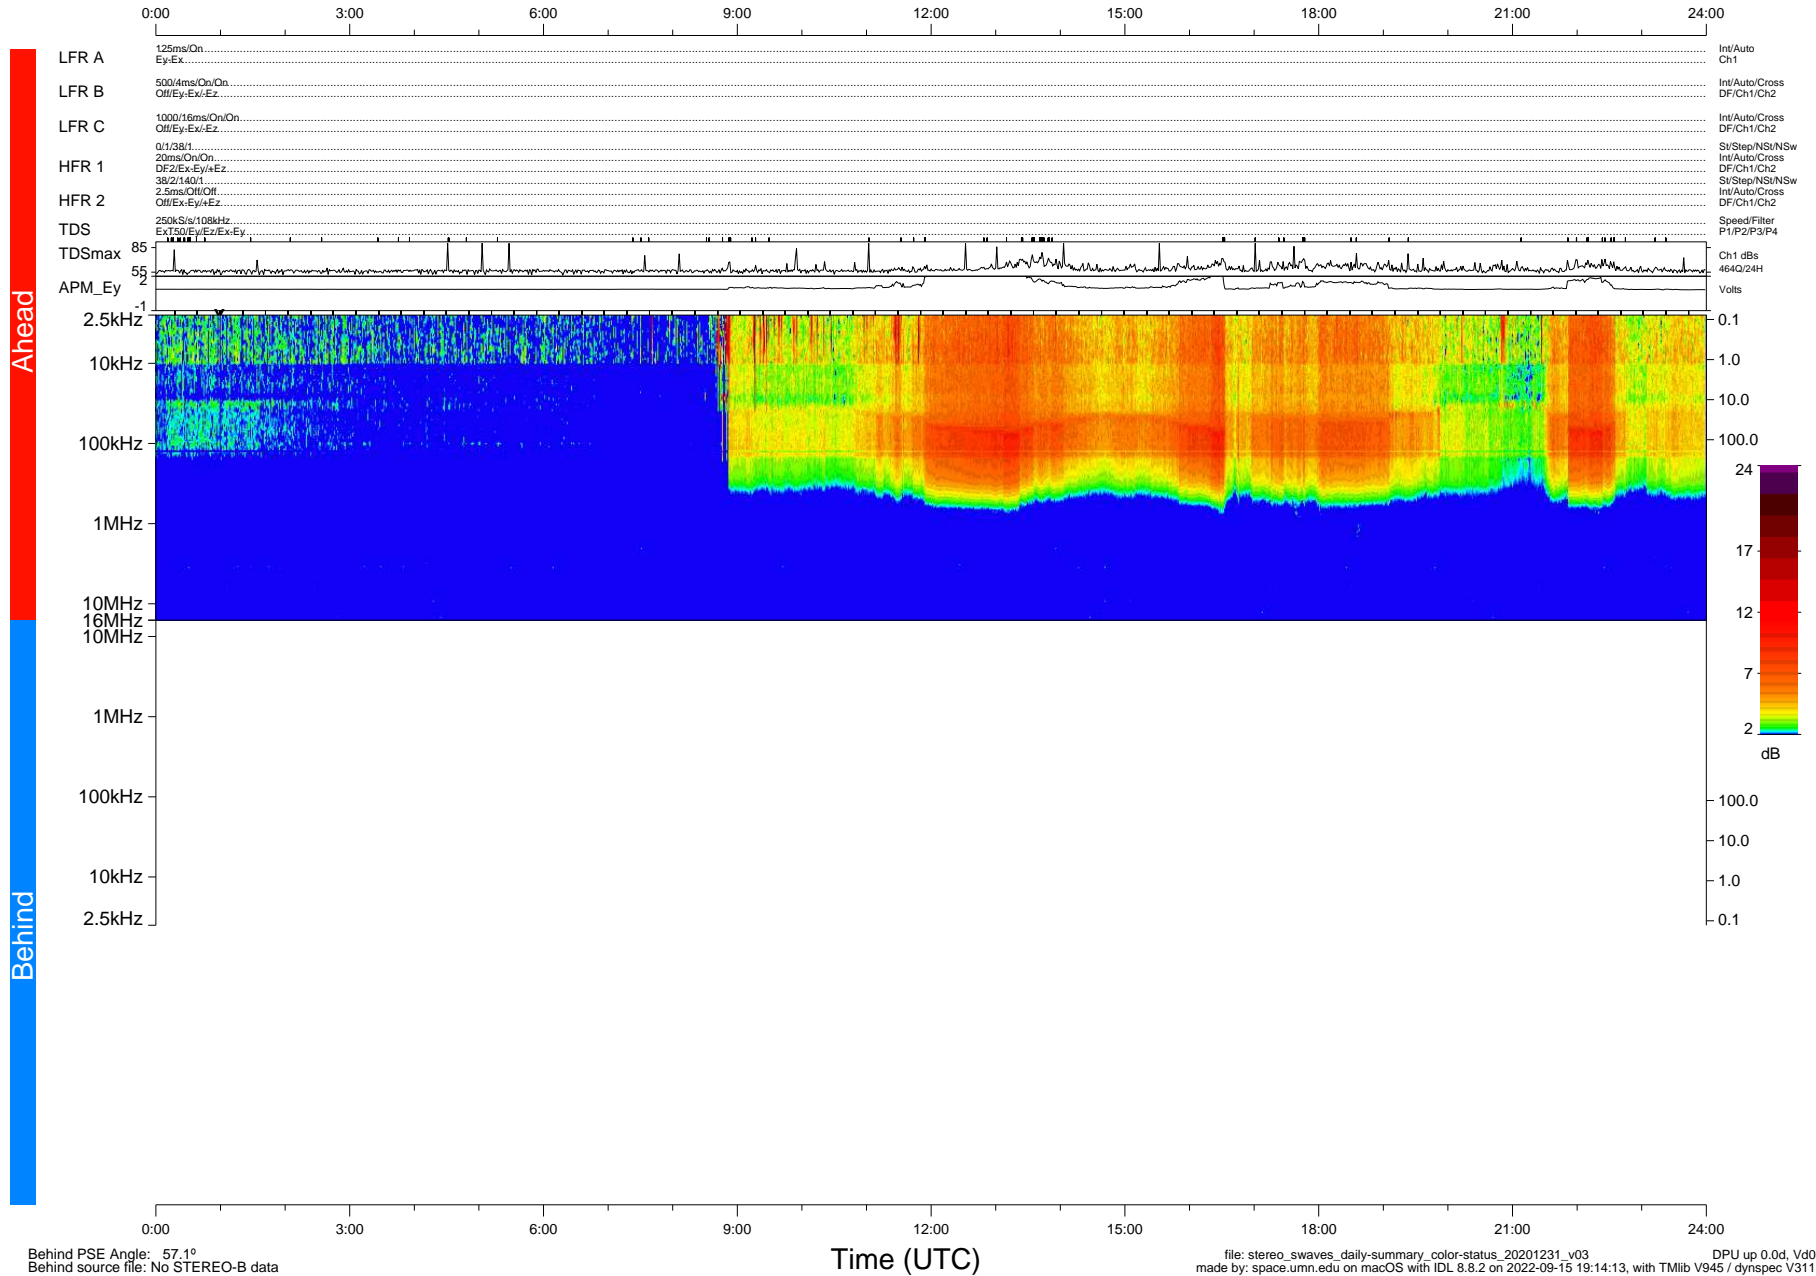

STEREO/WAVES Daily Summary - 31-Dec-2020 (DOY 366)

Ahead source file: swaves_ahead_2020_366_1_05.fin (Recovery: 100.0% HK, 123% Pkts)
 Ahead PSE Angle: -57.0°

DPU up 2003.9d, V412d32

Behind PSE Angle: 57.1°
 Behind source file: No STEREO-B data

Time (UTC)

file: stereo_swaves_daily-summary_color-status_20201231_v03 DPU up 0.0d, Vd0
 made by: space.umn.edu on macOS with IDL 8.8.2 on 2022-09-15 19:14:13, with Tlib V945 / dynspec V311