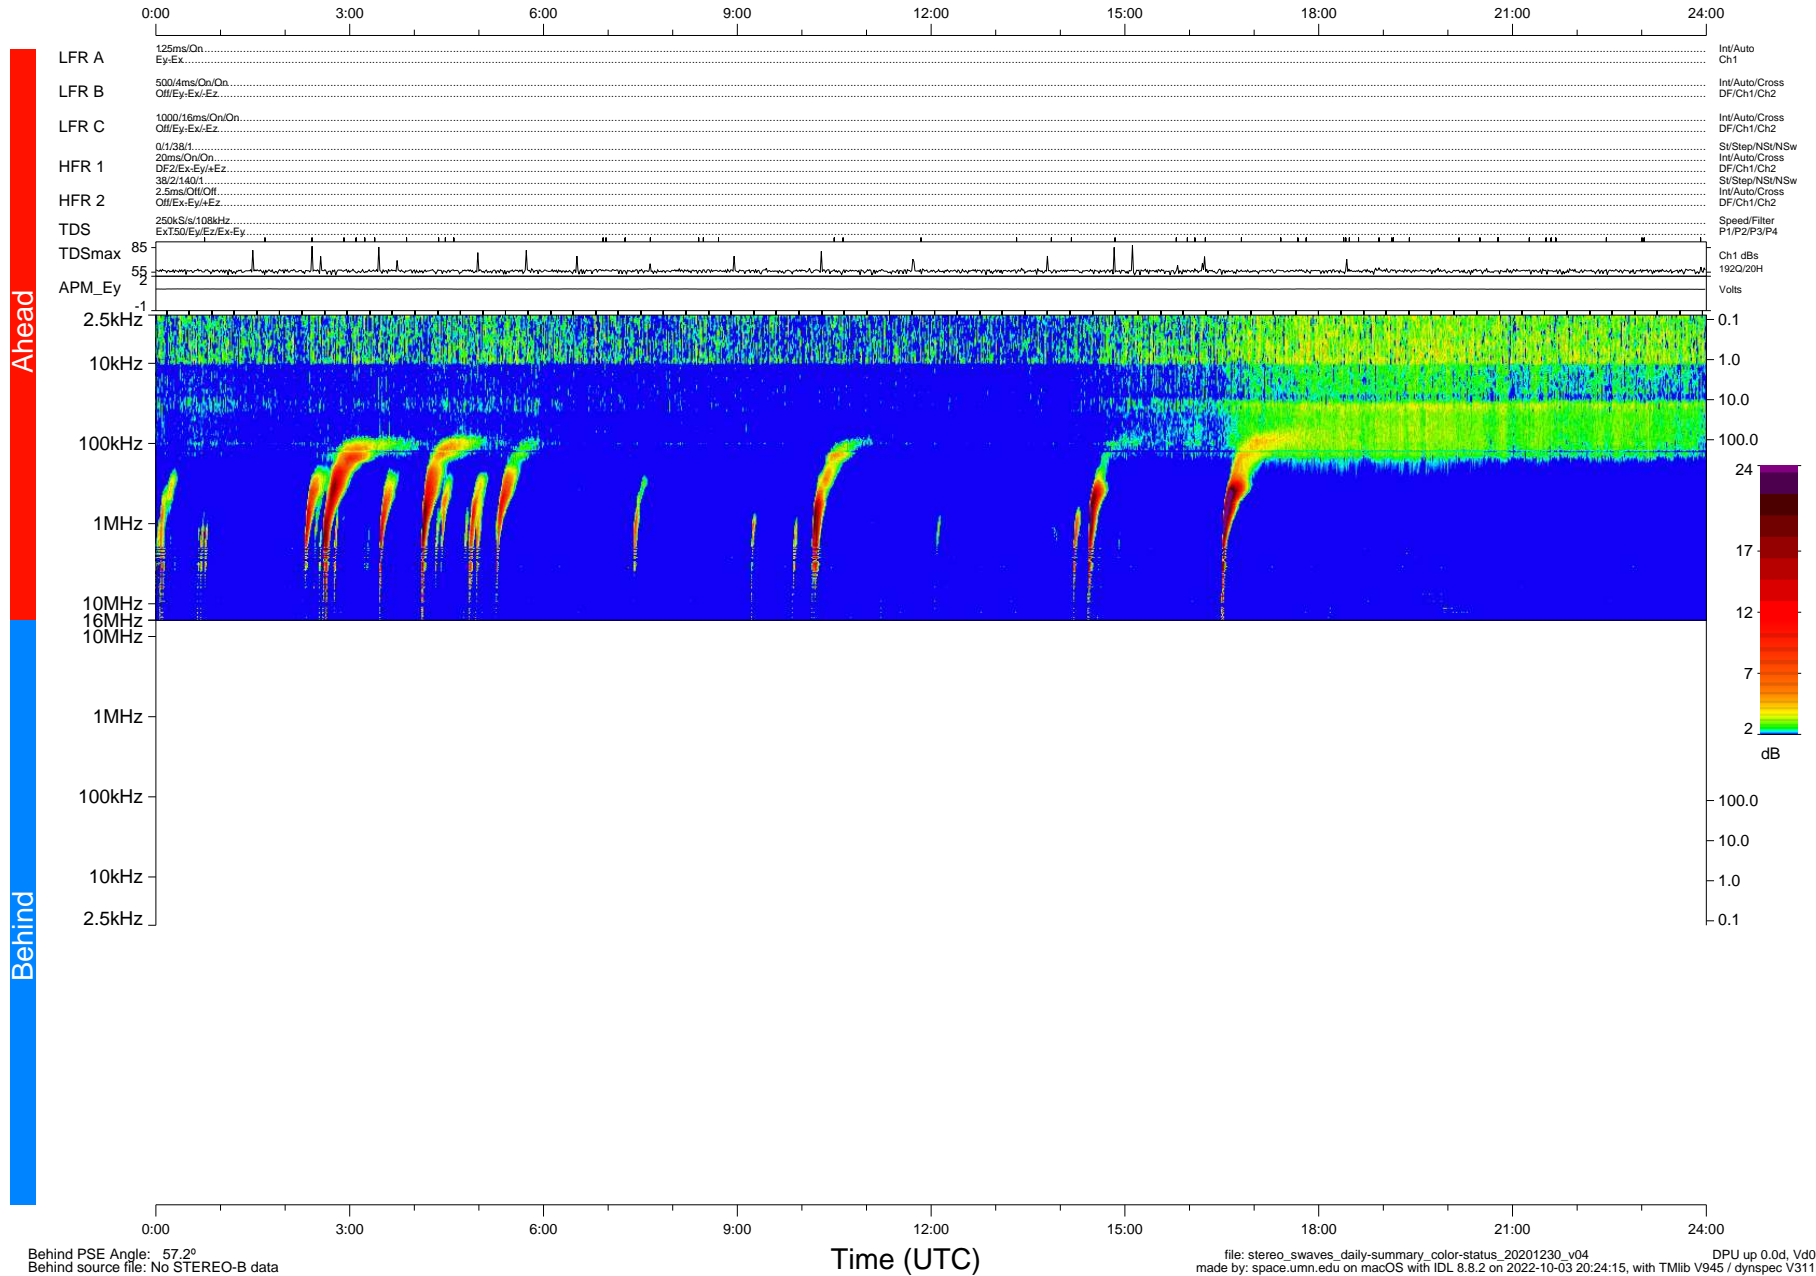

STEREO/WAVES Daily Summary - 30-Dec-2020 (DOY 365)

Ahead source file: swaves_ahead_2020_365_1_05.fin (Recovery: 100.0% HK, 82% Pkts)
Ahead PSE Angle: -57.0°

DPU up 2002.9d, V412d32

Behind PSE Angle: 57.2°
Behind source file: No STEREO-B data