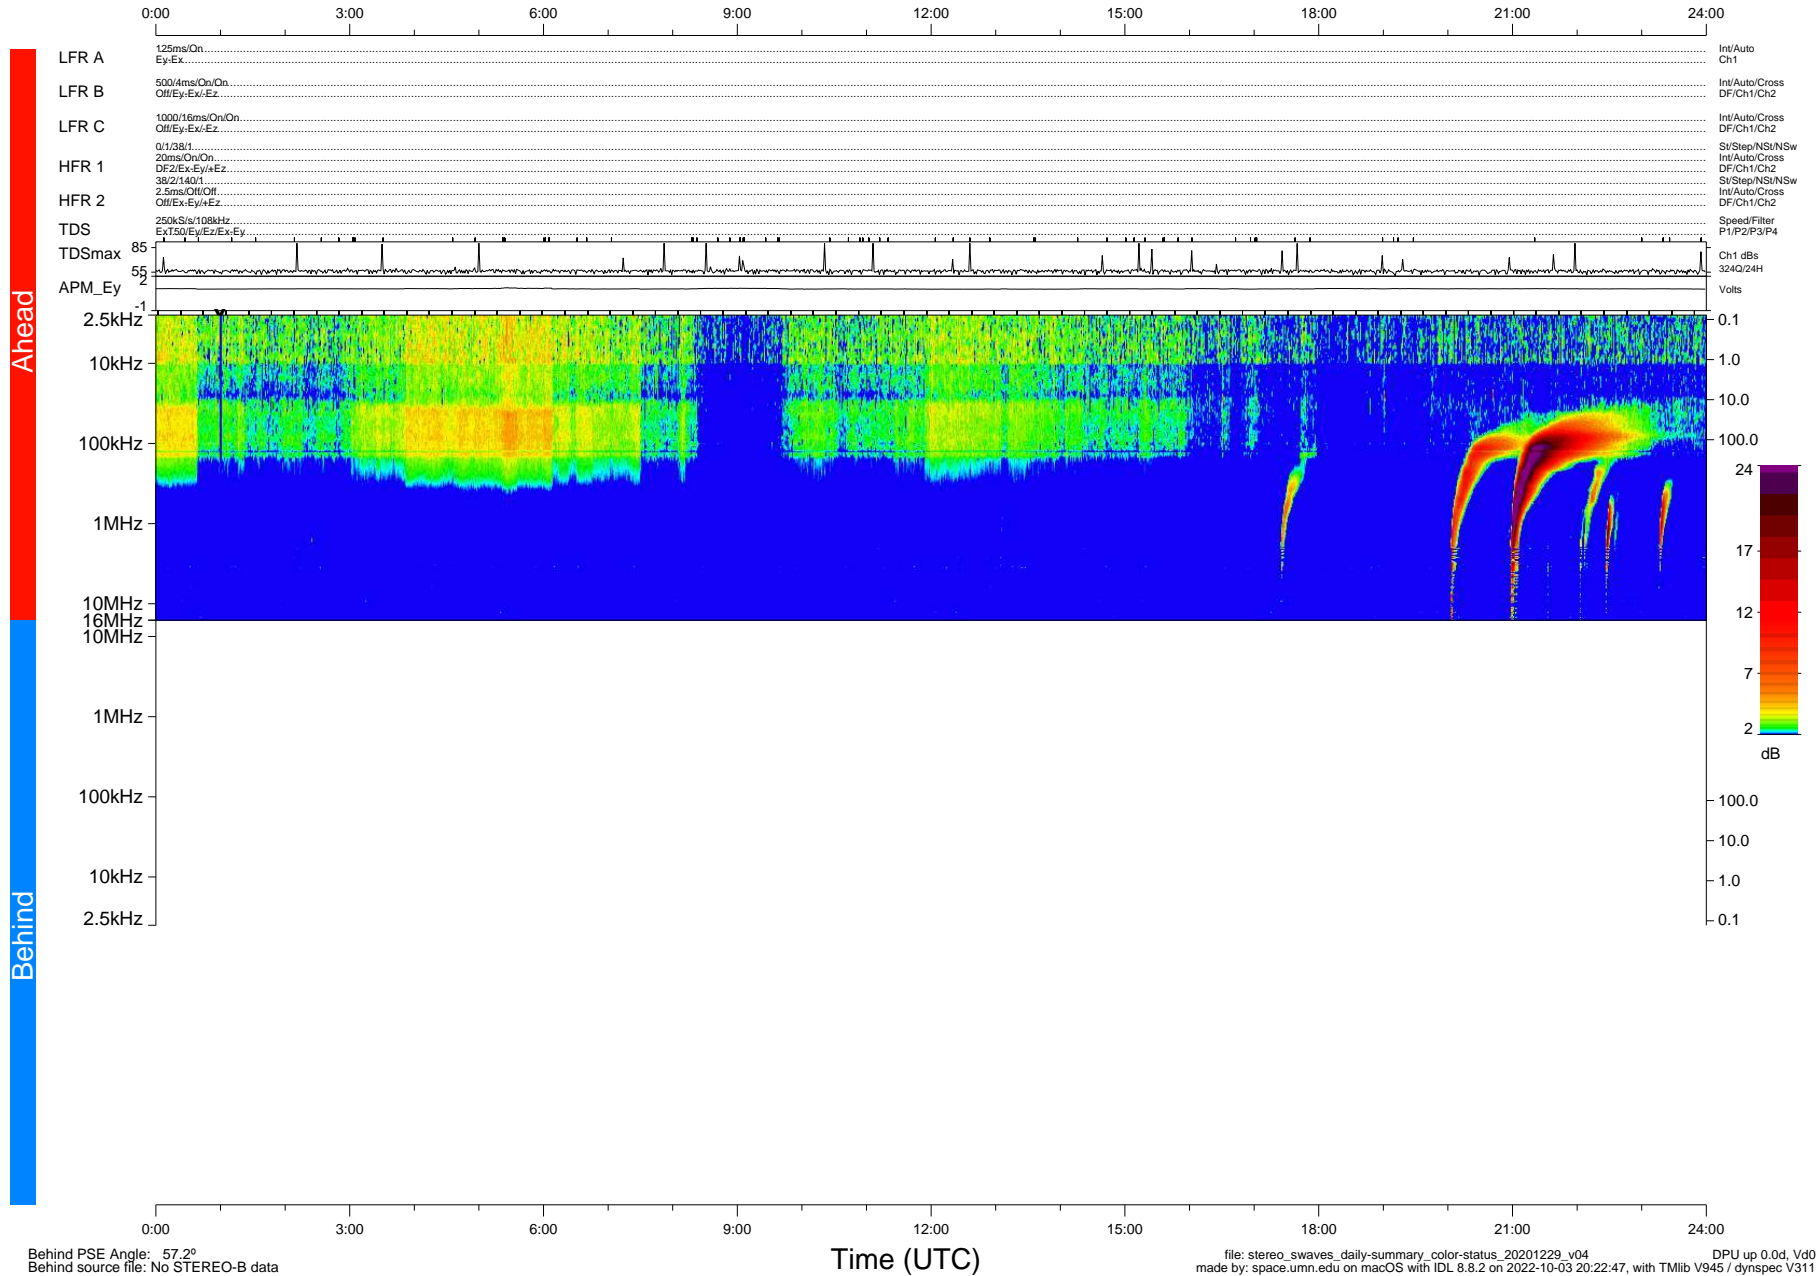

STEREO/WAVES Daily Summary - 29-Dec-2020 (DOY 364)

Ahead source file: swaves_ahead_2020_364_1_05.fin (Recovery: 100.0% HK, 102% Pkts)
Ahead PSE Angle: -57.0°

DPU up 2001.9d, V412d32

Behind PSE Angle: 57.2°
Behind source file: No STEREO-B data