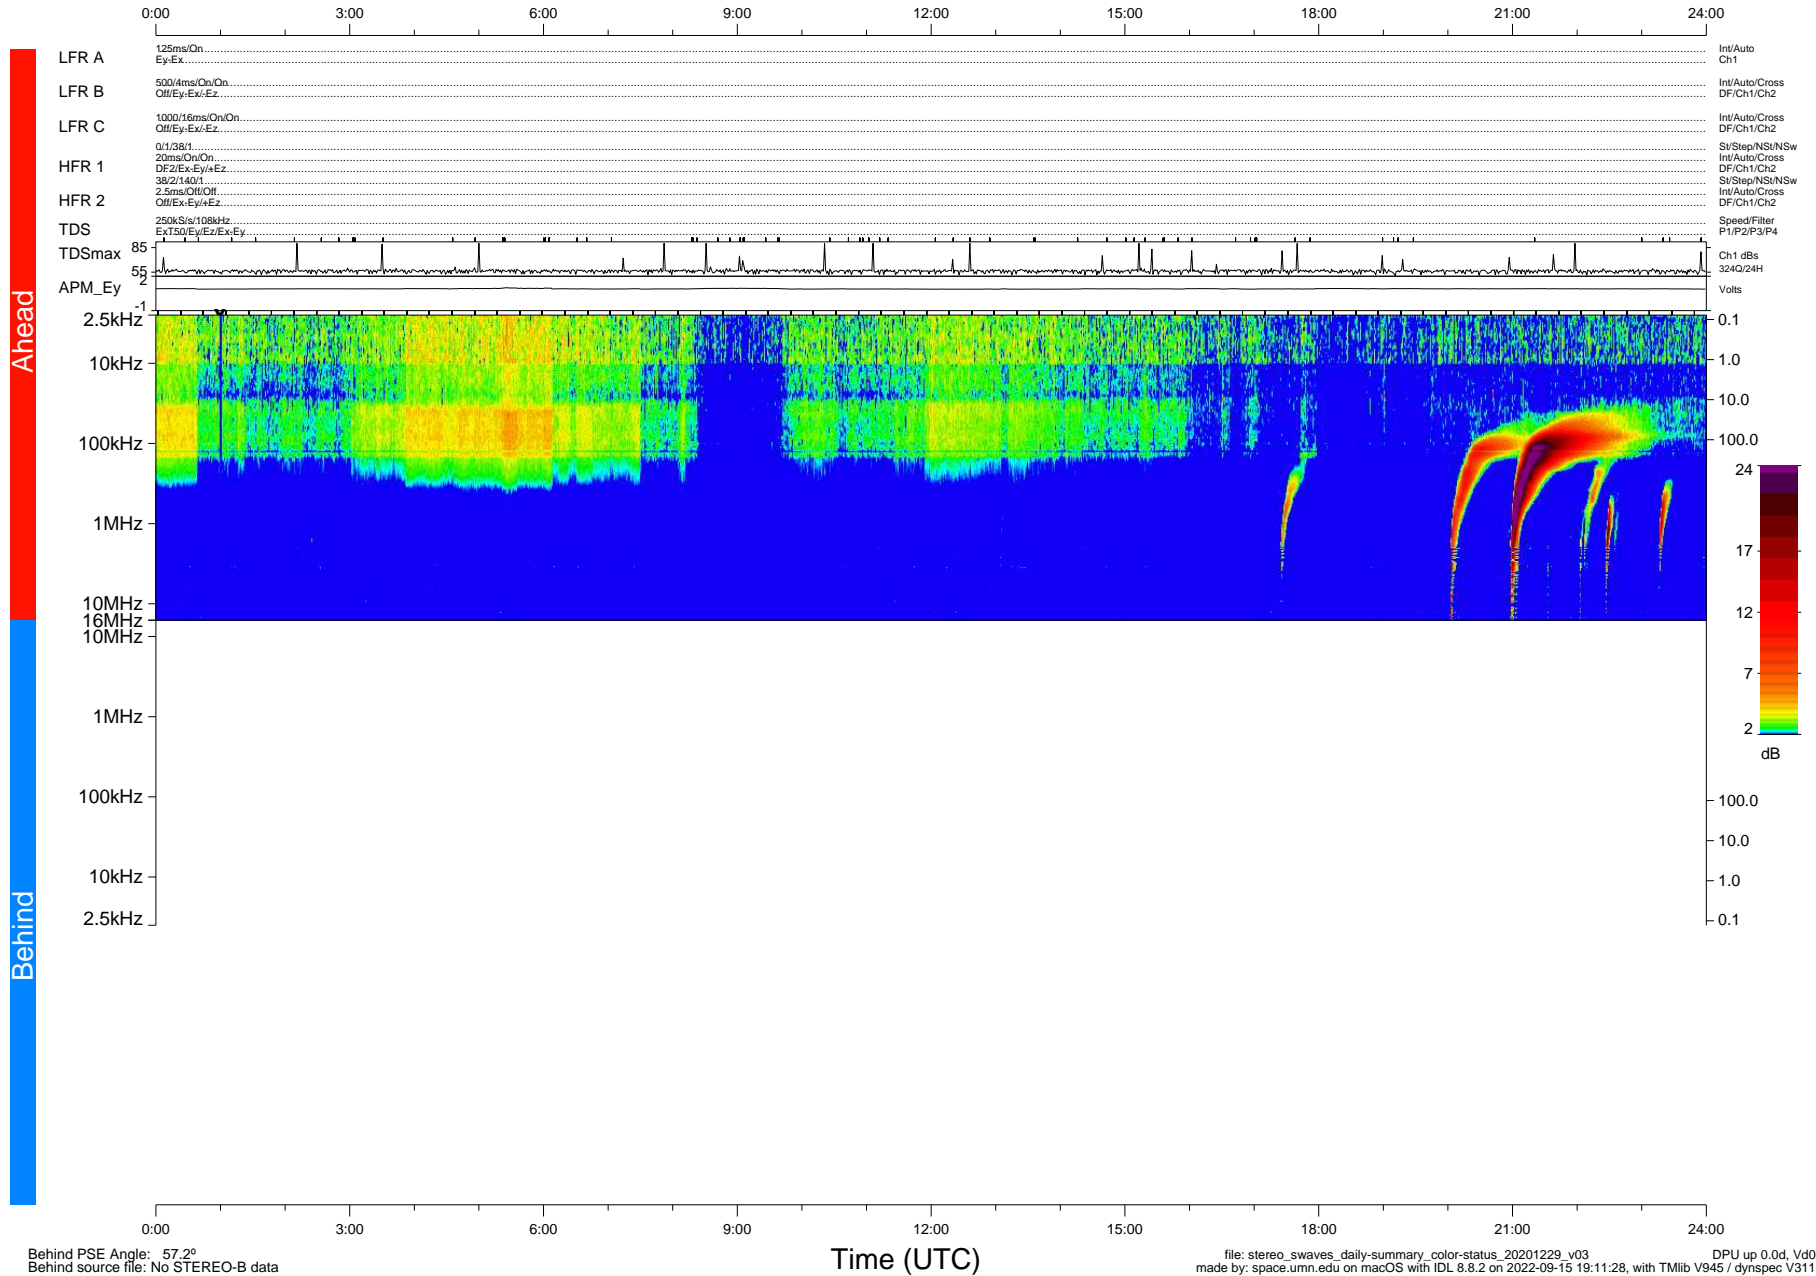

STEREO/WAVES Daily Summary - 29-Dec-2020 (DOY 364)

Ahead source file: swaves_ahead_2020_364_1_05.fin (Recovery: 100.0% HK, 102% Pkts)
 Ahead PSE Angle: -57.0°

DPU up 2001.9d, V412d32

Behind PSE Angle: 57.2°
 Behind source file: No STEREO-B data

file: stereo_swaves_daily-summary_color-status_20201229_v03
 made by: space.umn.edu on macOS with IDL 8.8.2 on 2022-09-15 19:11:28, with TLib V945 / dynspec V311
 DPU up 0.0d, Vd0