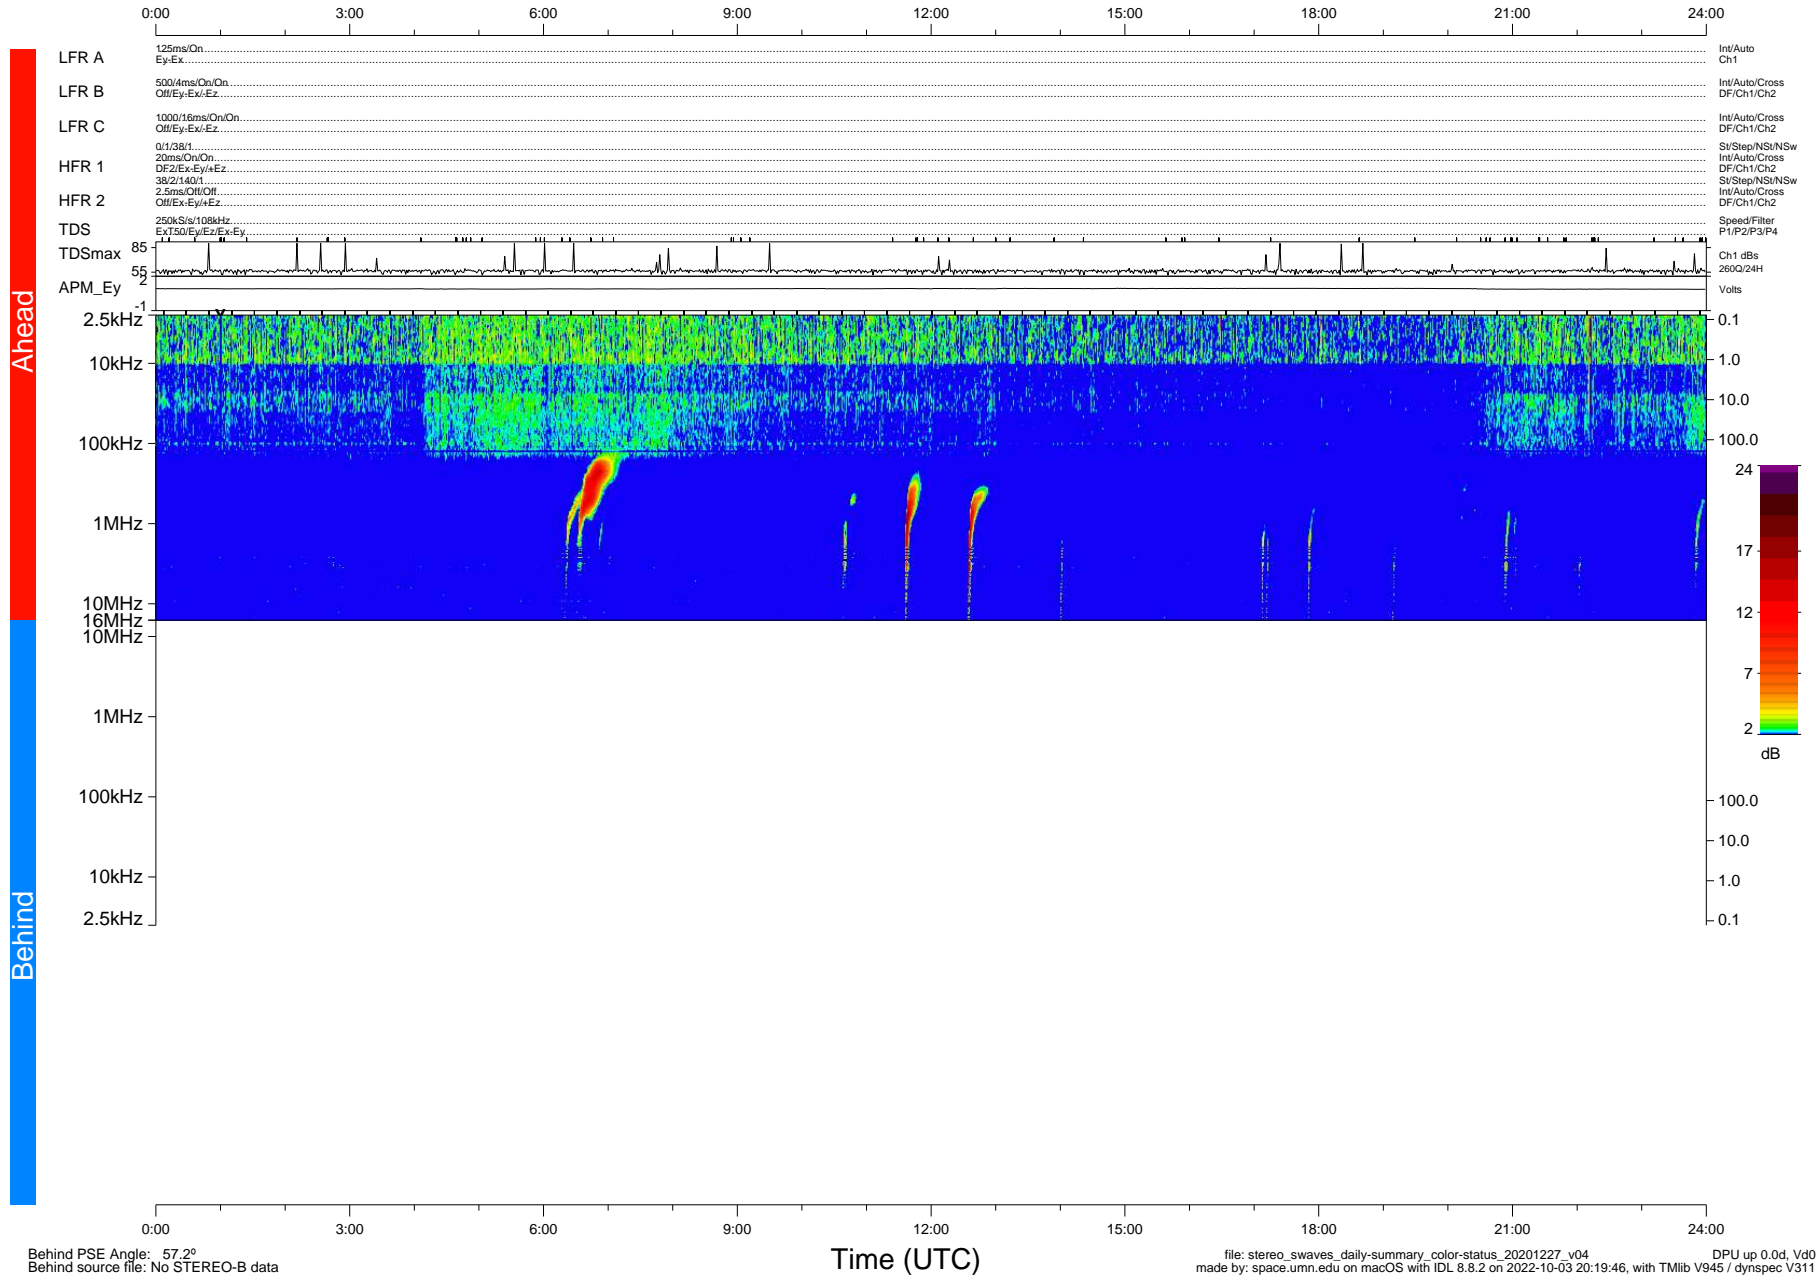

STEREO/WAVES Daily Summary - 27-Dec-2020 (DOY 362)

Ahead source file: swaves_ahead_2020_362_1_05.fin (Recovery: 100.1% HK, 93% PKts)
Ahead PSE Angle: -57.1°

DPU up 1999.9d, V412d32

Behind PSE Angle: 57.2°
Behind source file: No STEREO-B data