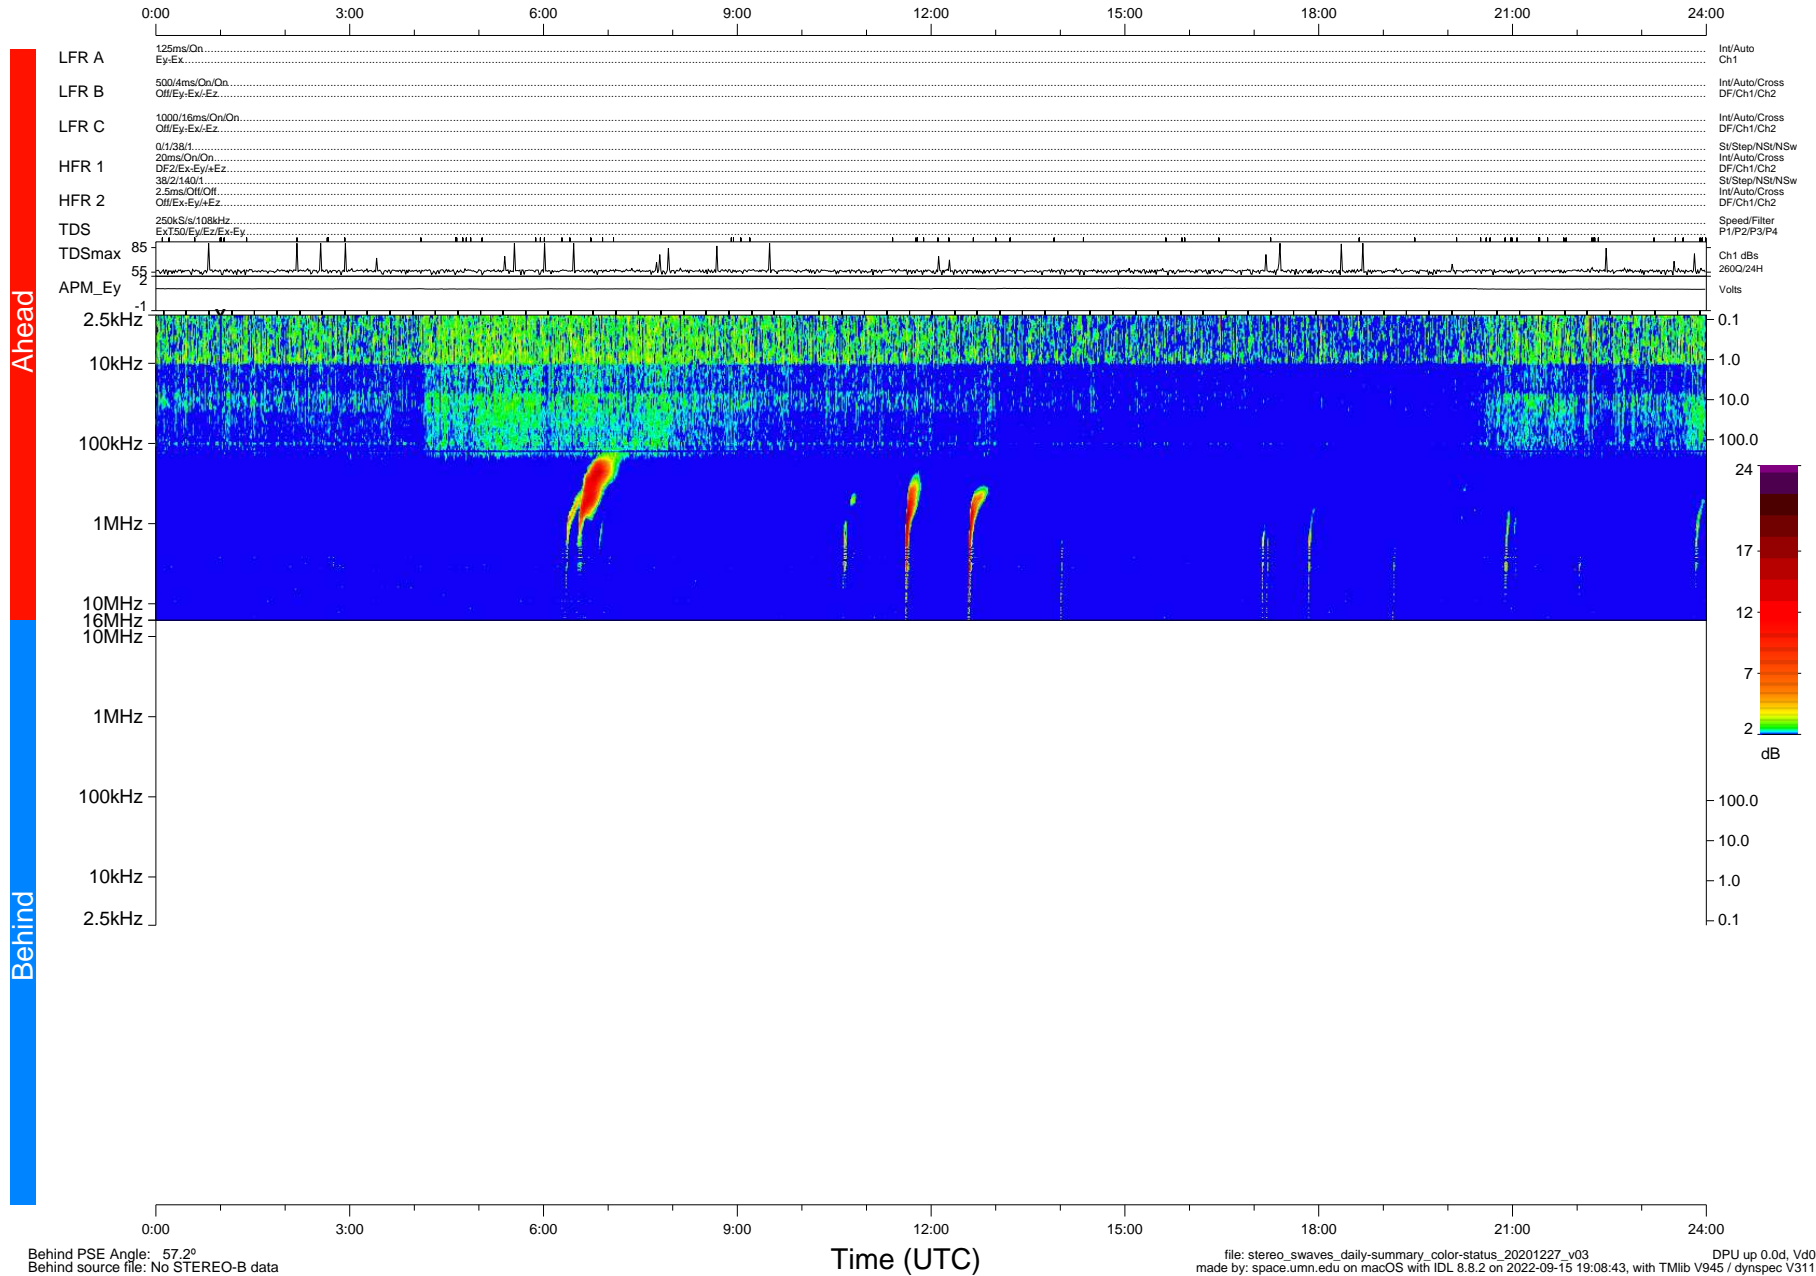

STEREO/WAVES Daily Summary - 27-Dec-2020 (DOY 362)

Ahead source file: swaves_ahead_2020_362_1_05.fin (Recovery: 100.1% HK, 93% PKts)
 Ahead PSE Angle: -57.1°

DPU up 1999.9d, V412d32

Behind PSE Angle: 57.2°
 Behind source file: No STEREO-B data

file: stereo_swaves_daily-summary_color-status_20201227_v03
 made by: space.umn.edu on macOS with IDL 8.8.2 on 2022-09-15 19:08:43, with Tlib V945 / dynspec V311
 DPU up 0.0d, Vd0