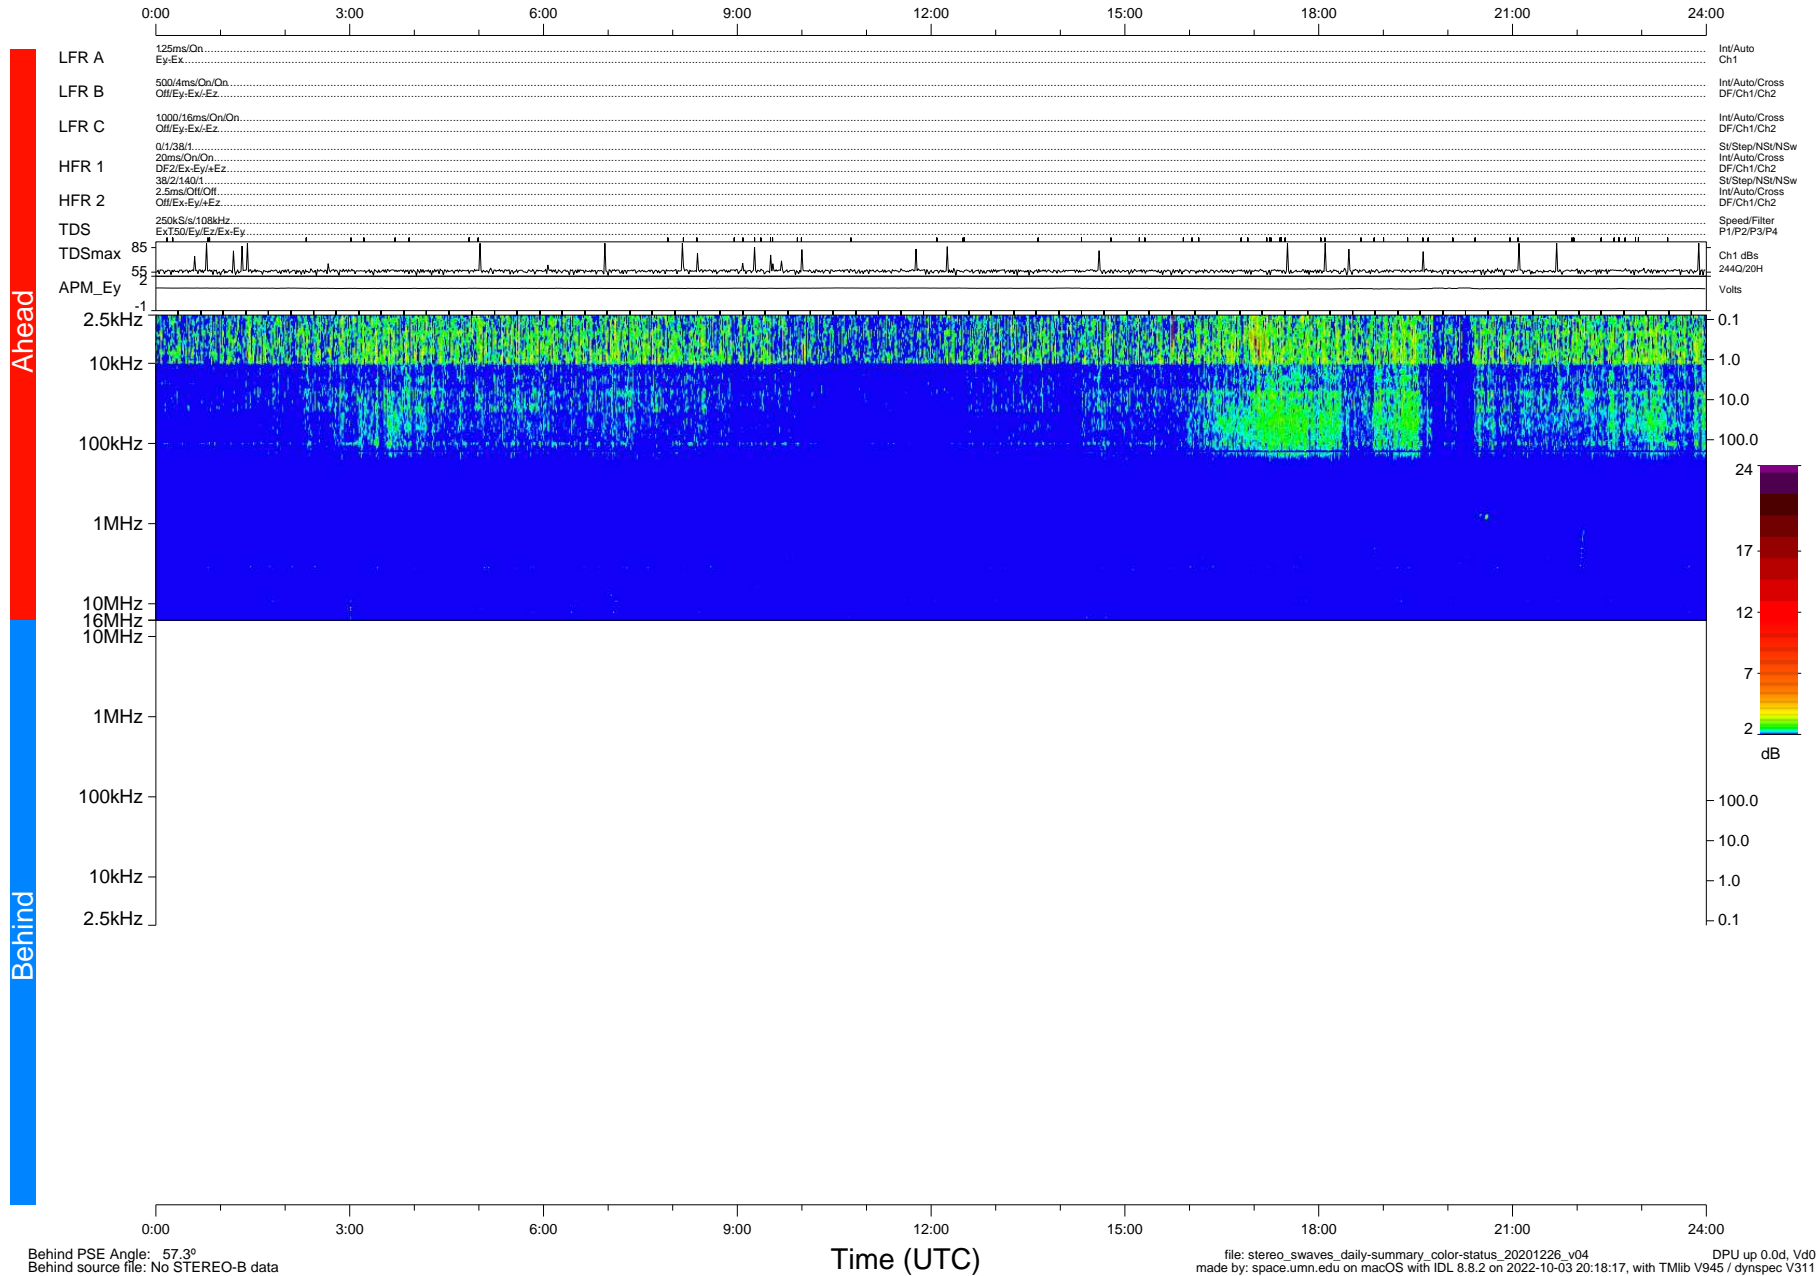

# STEREO/WAVES Daily Summary - 26-Dec-2020 (DOY 361)

Ahead source file: swaves\_ahead\_2020\_361\_1\_05.fin (Recovery: 100.0% HK, 90% Pkts)  
 Ahead PSE Angle: -57.2°

DPU up 1998.9d, V412d32

Behind PSE Angle: 57.3°  
 Behind source file: No STEREO-B data

Time (UTC)

file: stereo\_swaves\_daily-summary\_color-status\_20201226\_v04 DPU up 0.0d, Vd0  
 made by: space.umn.edu on macOS with IDL 8.8.2 on 2022-10-03 20:18:17, with Tlib V945 / dynspec V311